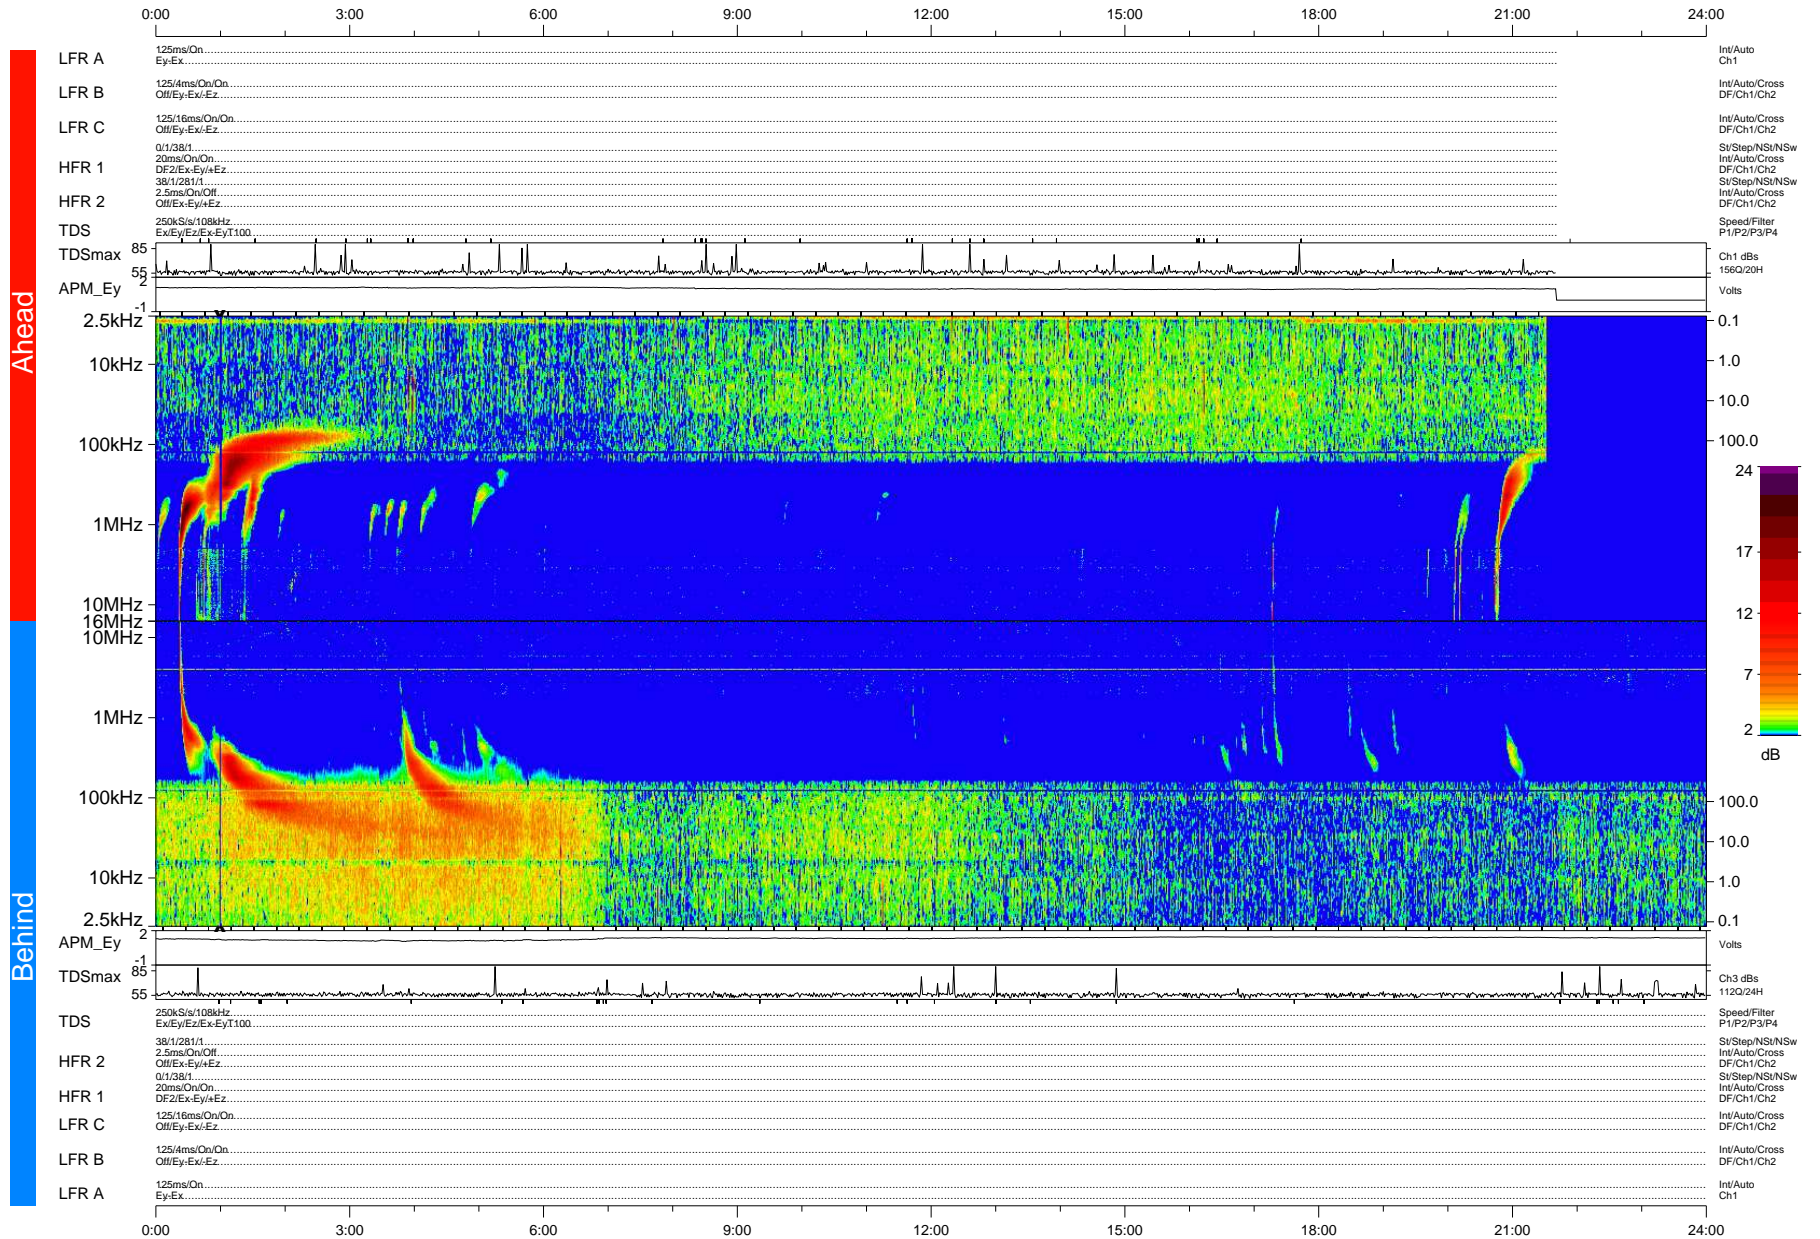

STEREO/WAVES Daily Summary - 24-Nov-2011 (DOY 328)

Ahead source file: swaves_ahead_2011_328_1_04.fin (Recovery: 90.3% HK, 82% Pkts)
Ahead PSE Angle: 106.3°

DPU up 842.3d, V410d14

Behind PSE Angle: -105.1°
Behind source file: swaves_behind_2011_328_1_04.fin (Recovery: 100.0% HK, 82% Pkts)

Time (UTC)