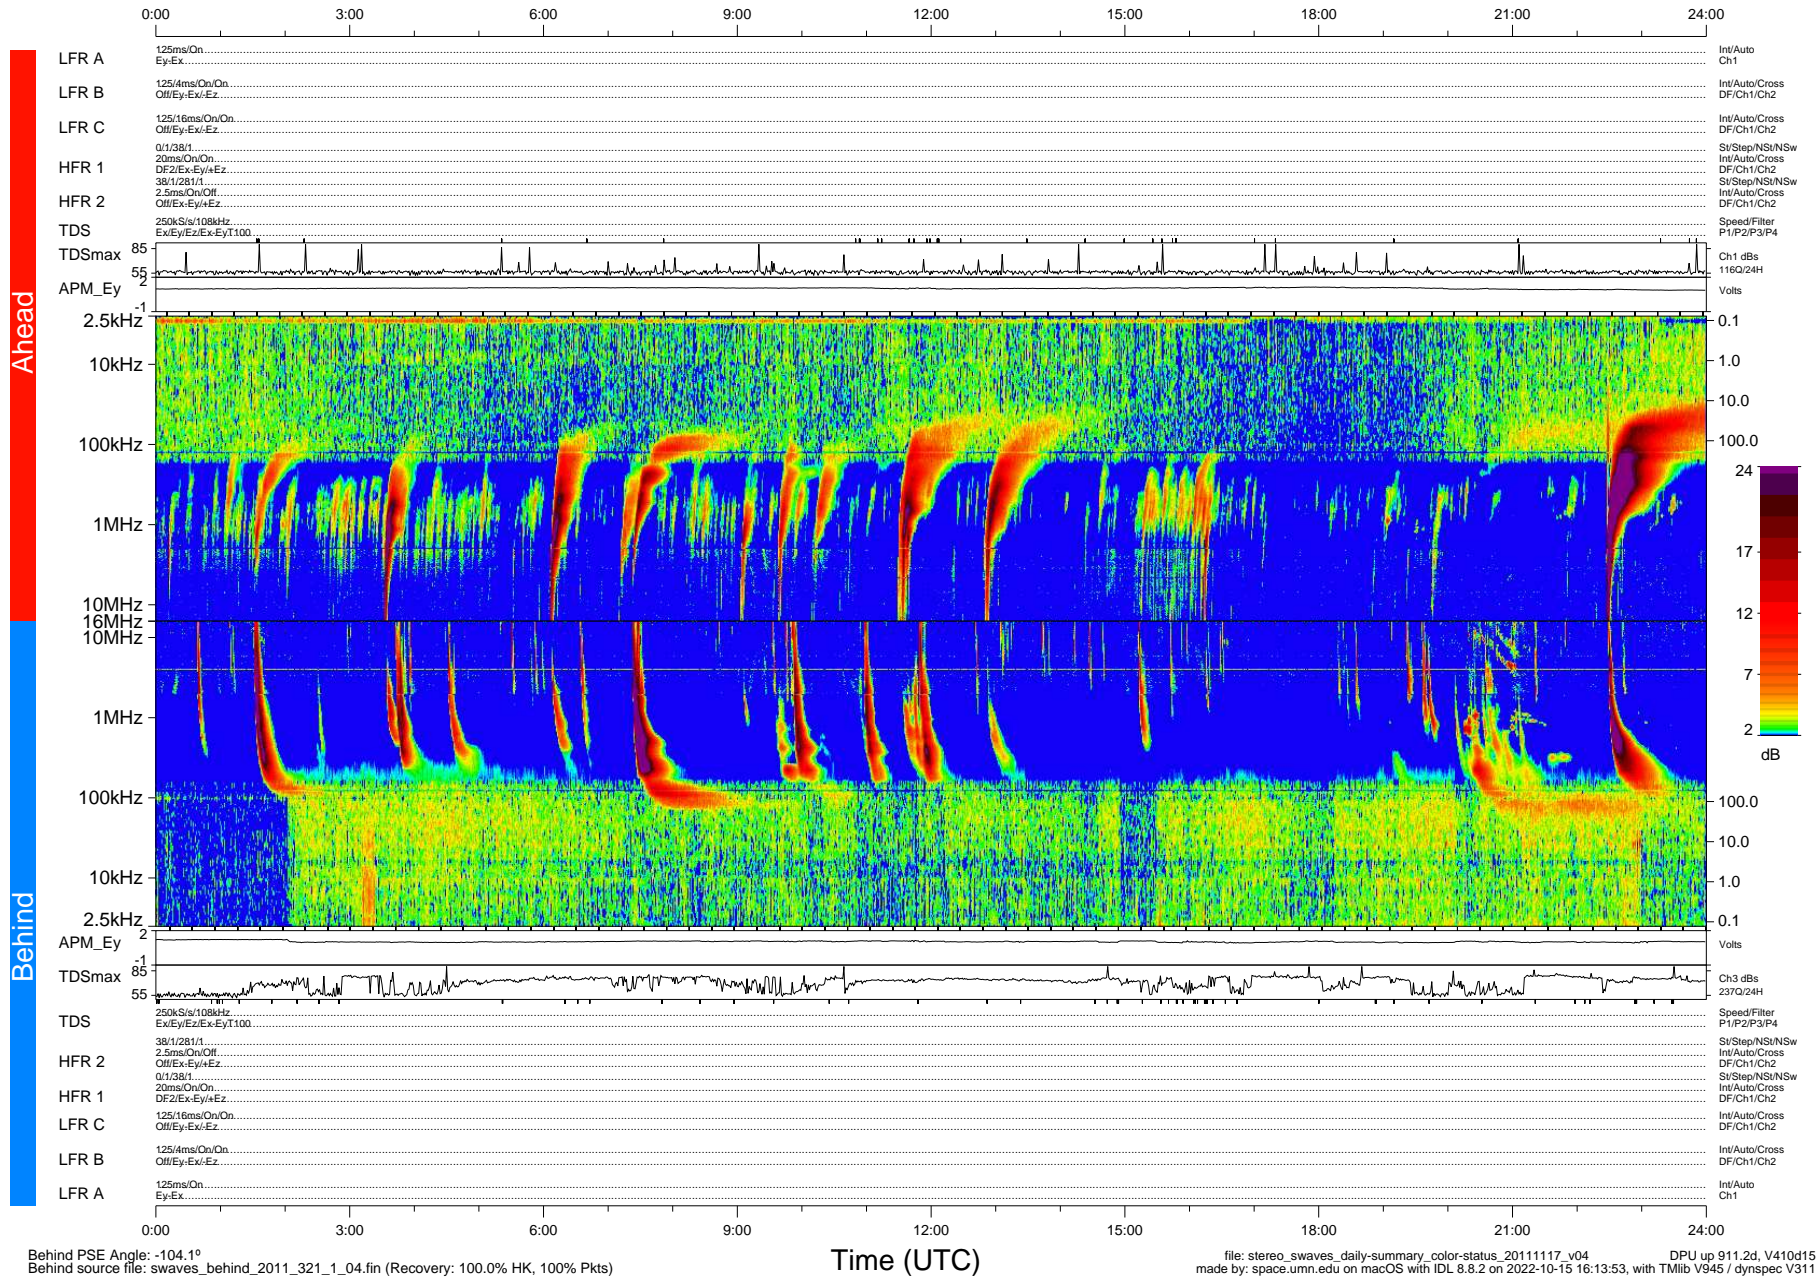

STEREO/WAVES Daily Summary - 17-Nov-2011 (DOY 321)

Ahead source file: swaves_ahead_2011_321_1_04.fin (Recovery: 100.0% HK, 83% Pkts)
Ahead PSE Angle: 106.0°

DPU up 835.4d, V410d14

Behind PSE Angle: -104.1°
Behind source file: swaves_behind_2011_321_1_04.fin (Recovery: 100.0% HK, 100% Pkts)