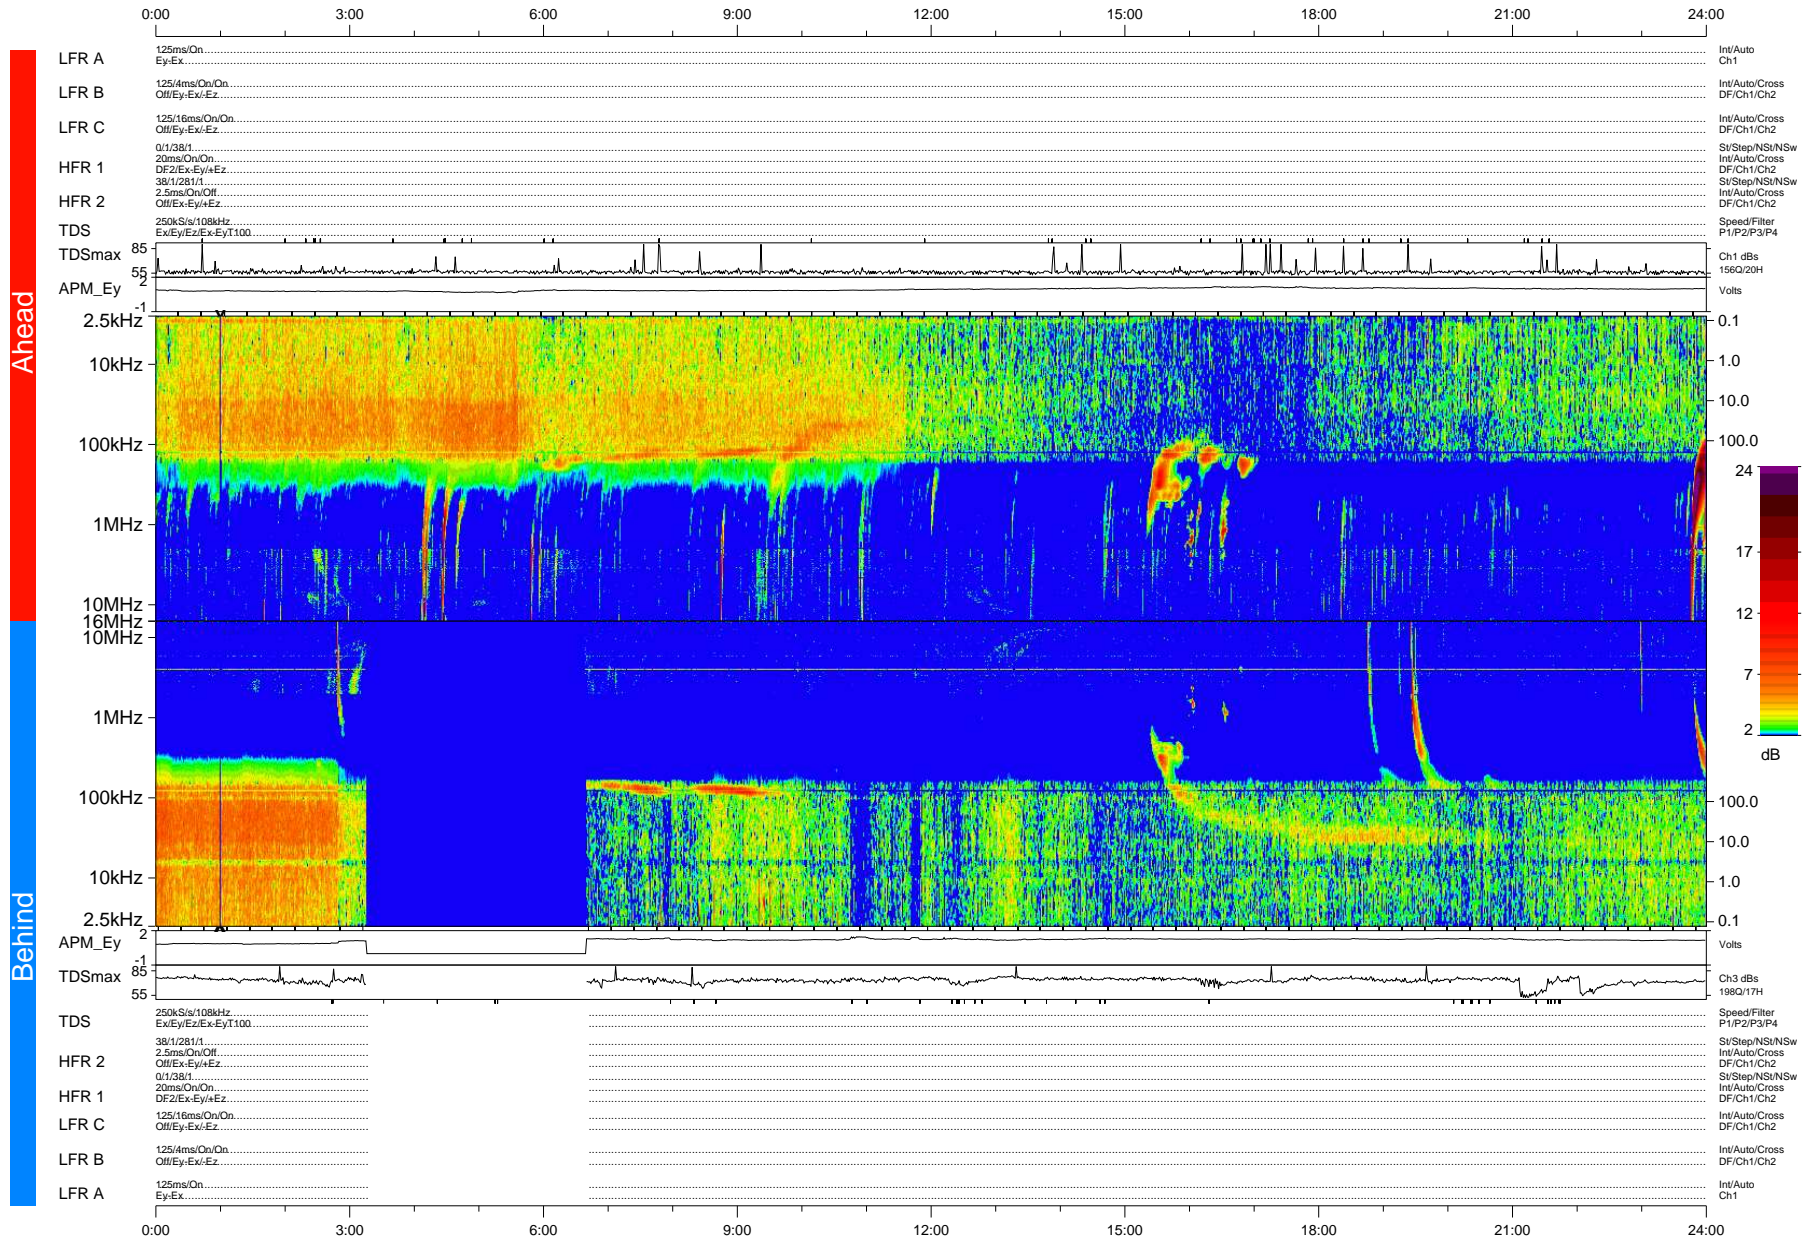

STEREO/WAVES Daily Summary - 14-Nov-2011 (DOY 318)

Ahead source file: swaves_ahead_2011_318_1_05.fin (Recovery: 100.0% HK, 88% Pkts)
Ahead PSE Angle: 106.0°

DPU up 832.4d, V410d14

Behind PSE Angle: -103.5°
Behind source file: swaves_behind_2011_318_1_04.fin (Recovery: 85.8% HK, 85% Pkts)

Time (UTC)