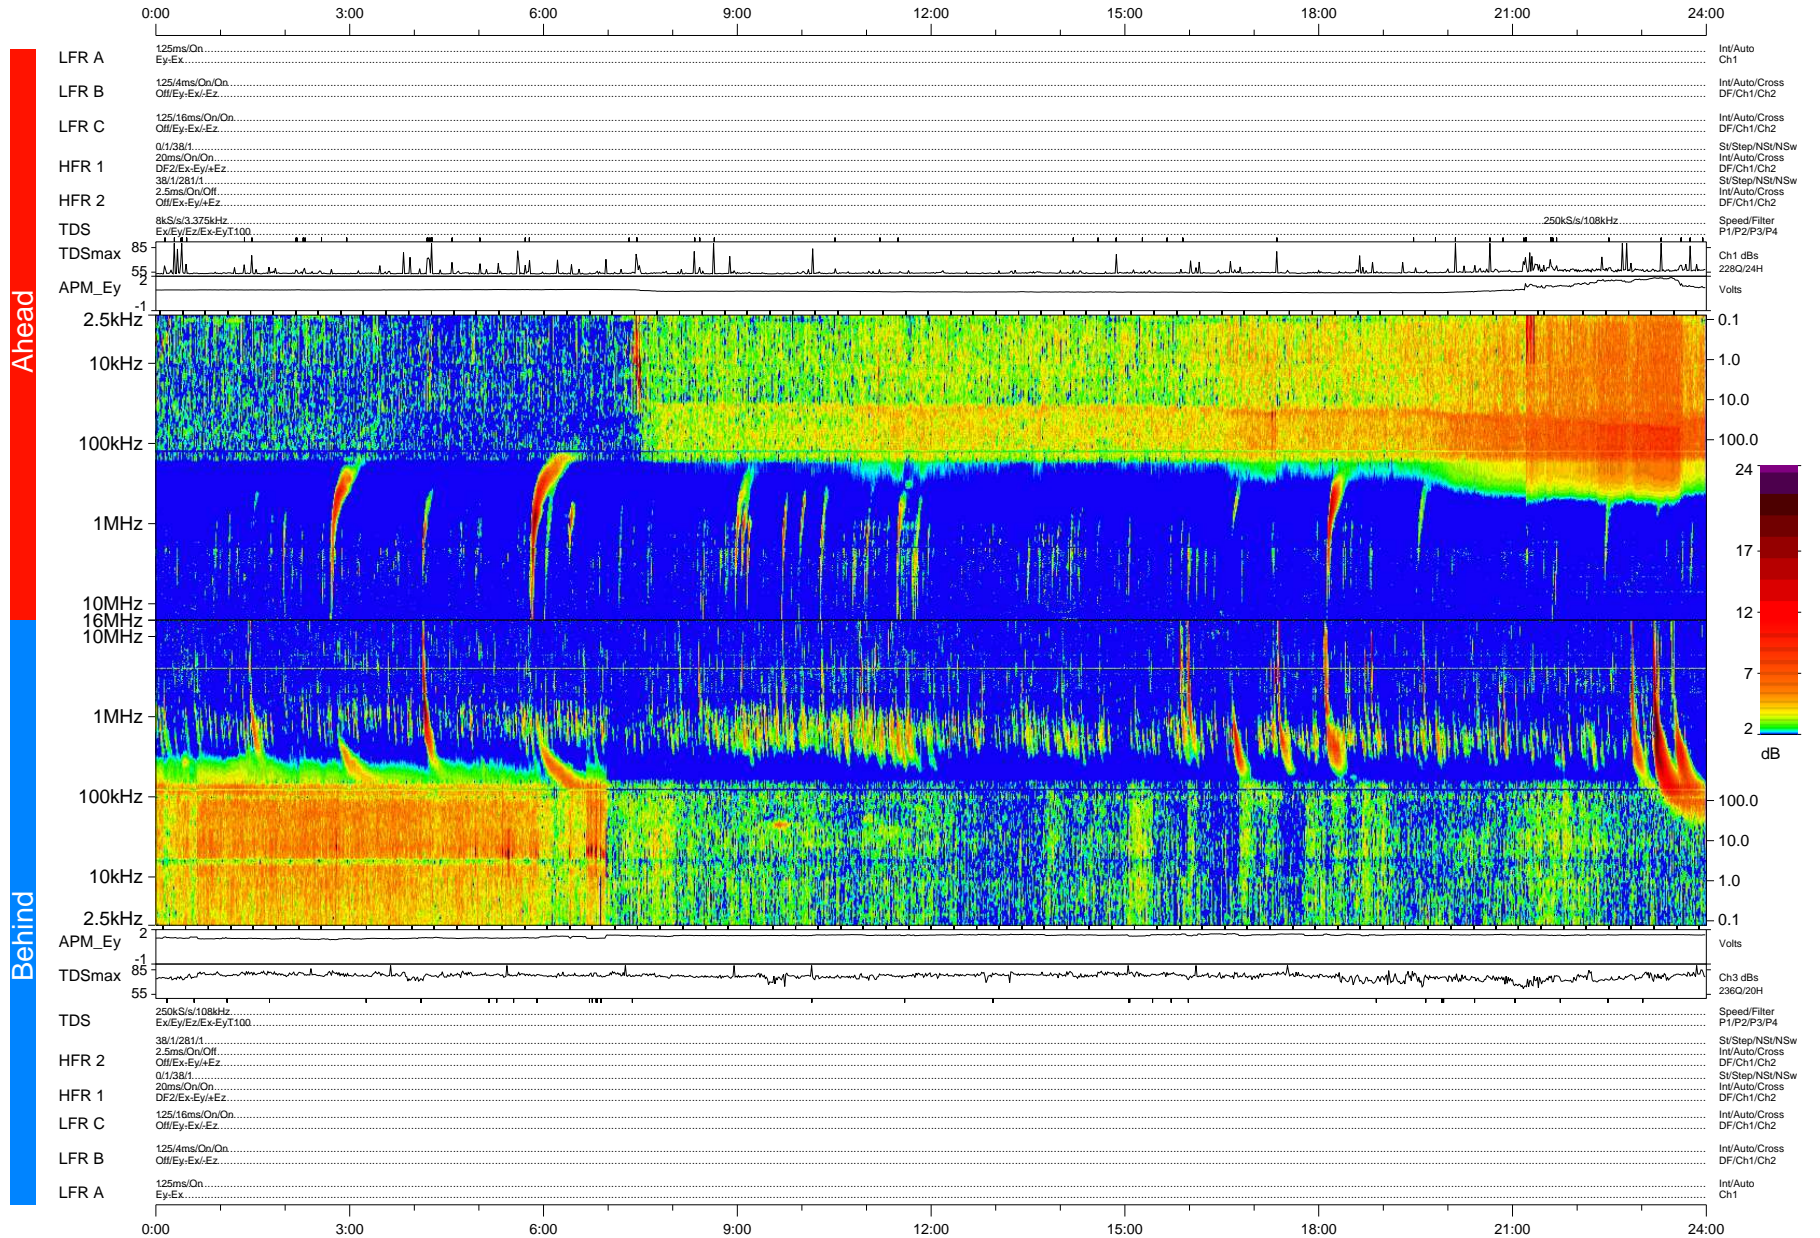

# STEREO/WAVES Daily Summary - 05-Nov-2011 (DOY 309)

Ahead source file: swaves\_ahead\_2011\_309\_1\_04.fin (Recovery: 100.0% HK, 98% Pkts)  
 Ahead PSE Angle: 105.7°

DPU up 823.4d, V410d14a25

Behind PSE Angle: -102.2°  
 Behind source file: swaves\_behind\_2011\_309\_1\_04.fin (Recovery: 100.0% HK, 100% Pkts)

Time (UTC)

file: stereo\_swaves\_daily-summary\_color-status\_20111105\_v04  
 DPU up 899.2d, V410d15  
 made by: space.umn.edu on macOS with IDL 8.8.2 on 2022-10-15 15:40:11, with Tmlib V945 / dynspec V311