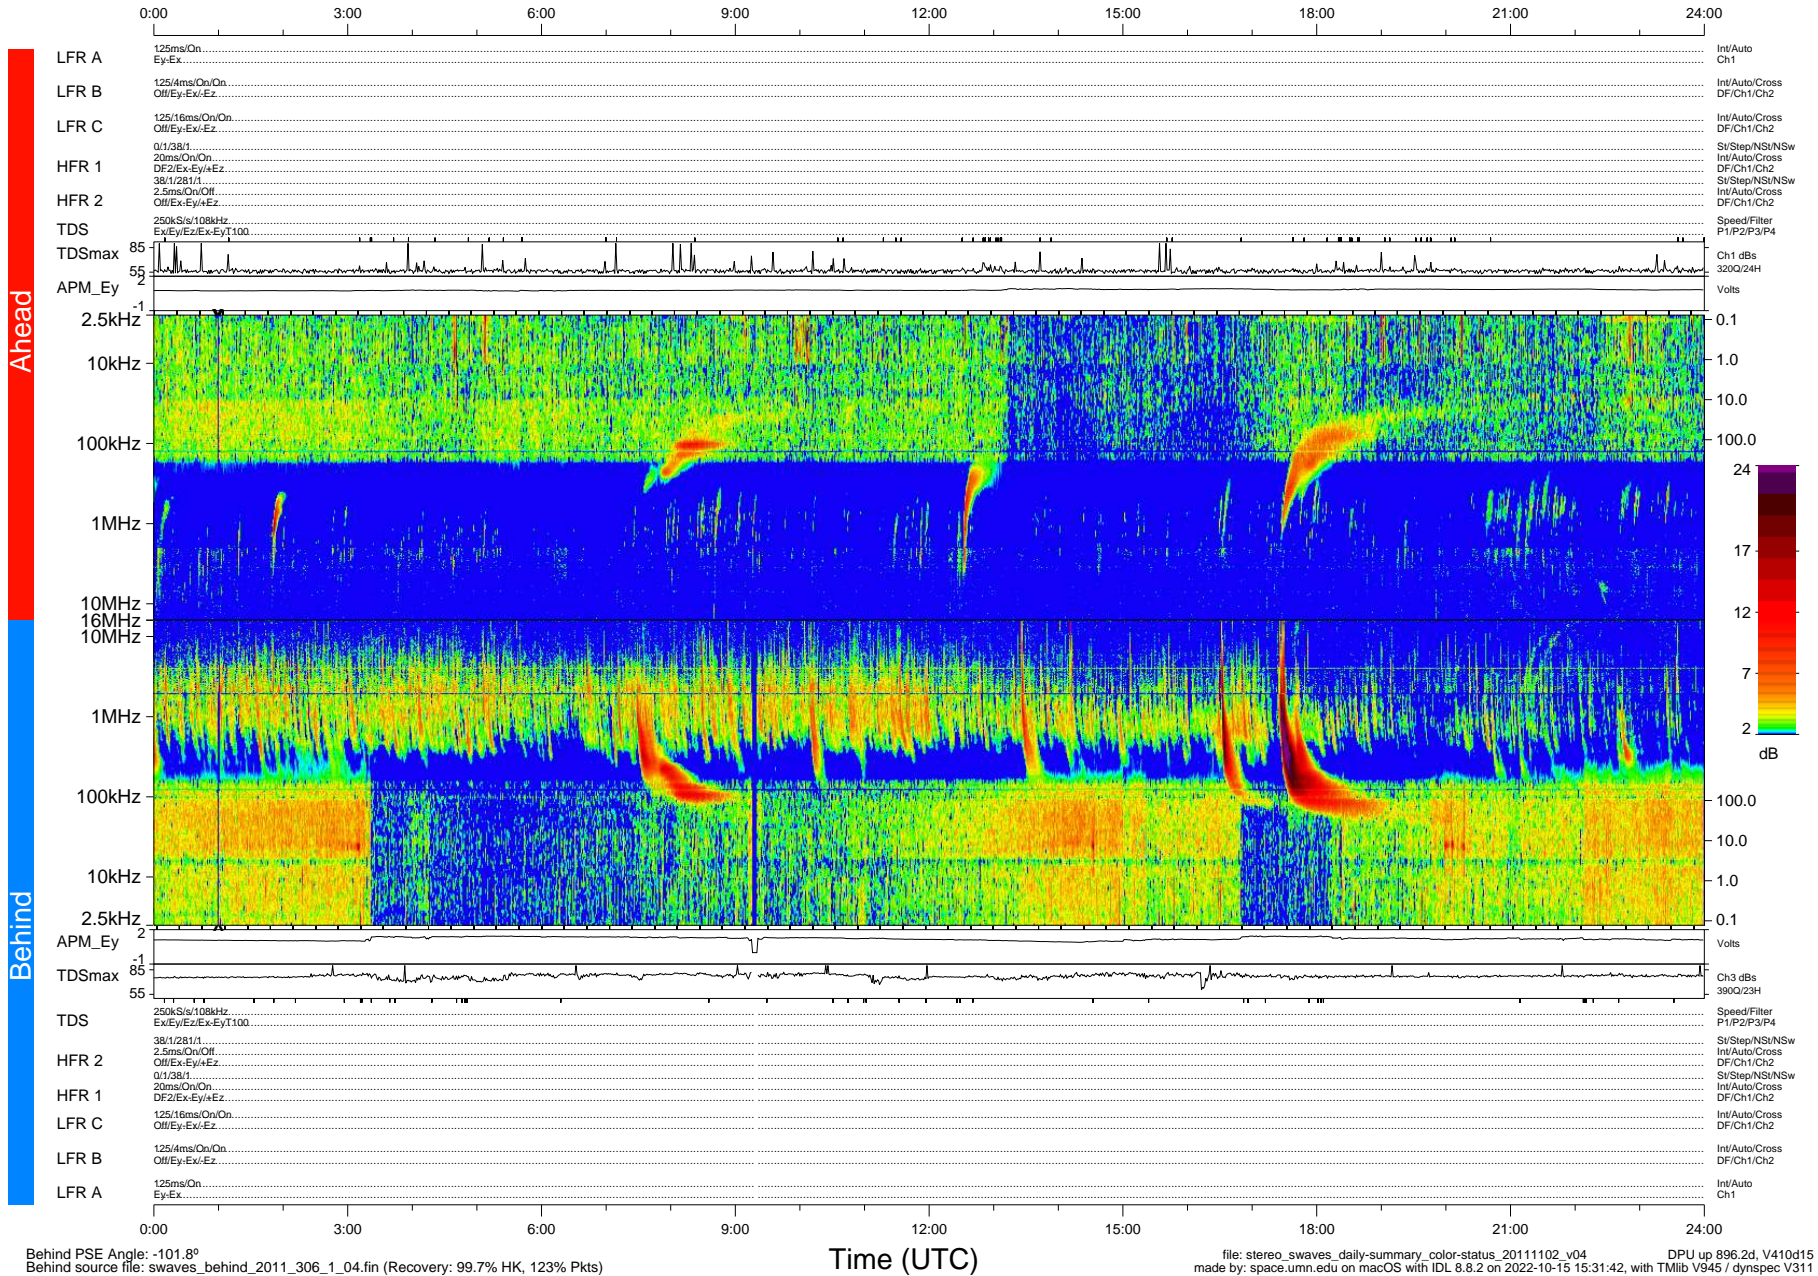

STEREO/WAVES Daily Summary - 02-Nov-2011 (DOY 306)

Ahead source file: swaves_ahead_2011_306_1_05.fin (Recovery: 100.0% HK, 113% Pkts)
Ahead PSE Angle: 105.6°

DPU up 820.4d, V410d14

Behind PSE Angle: -101.8°
Behind source file: swaves_behind_2011_306_1_04.fin (Recovery: 99.7% HK, 123% Pkts)