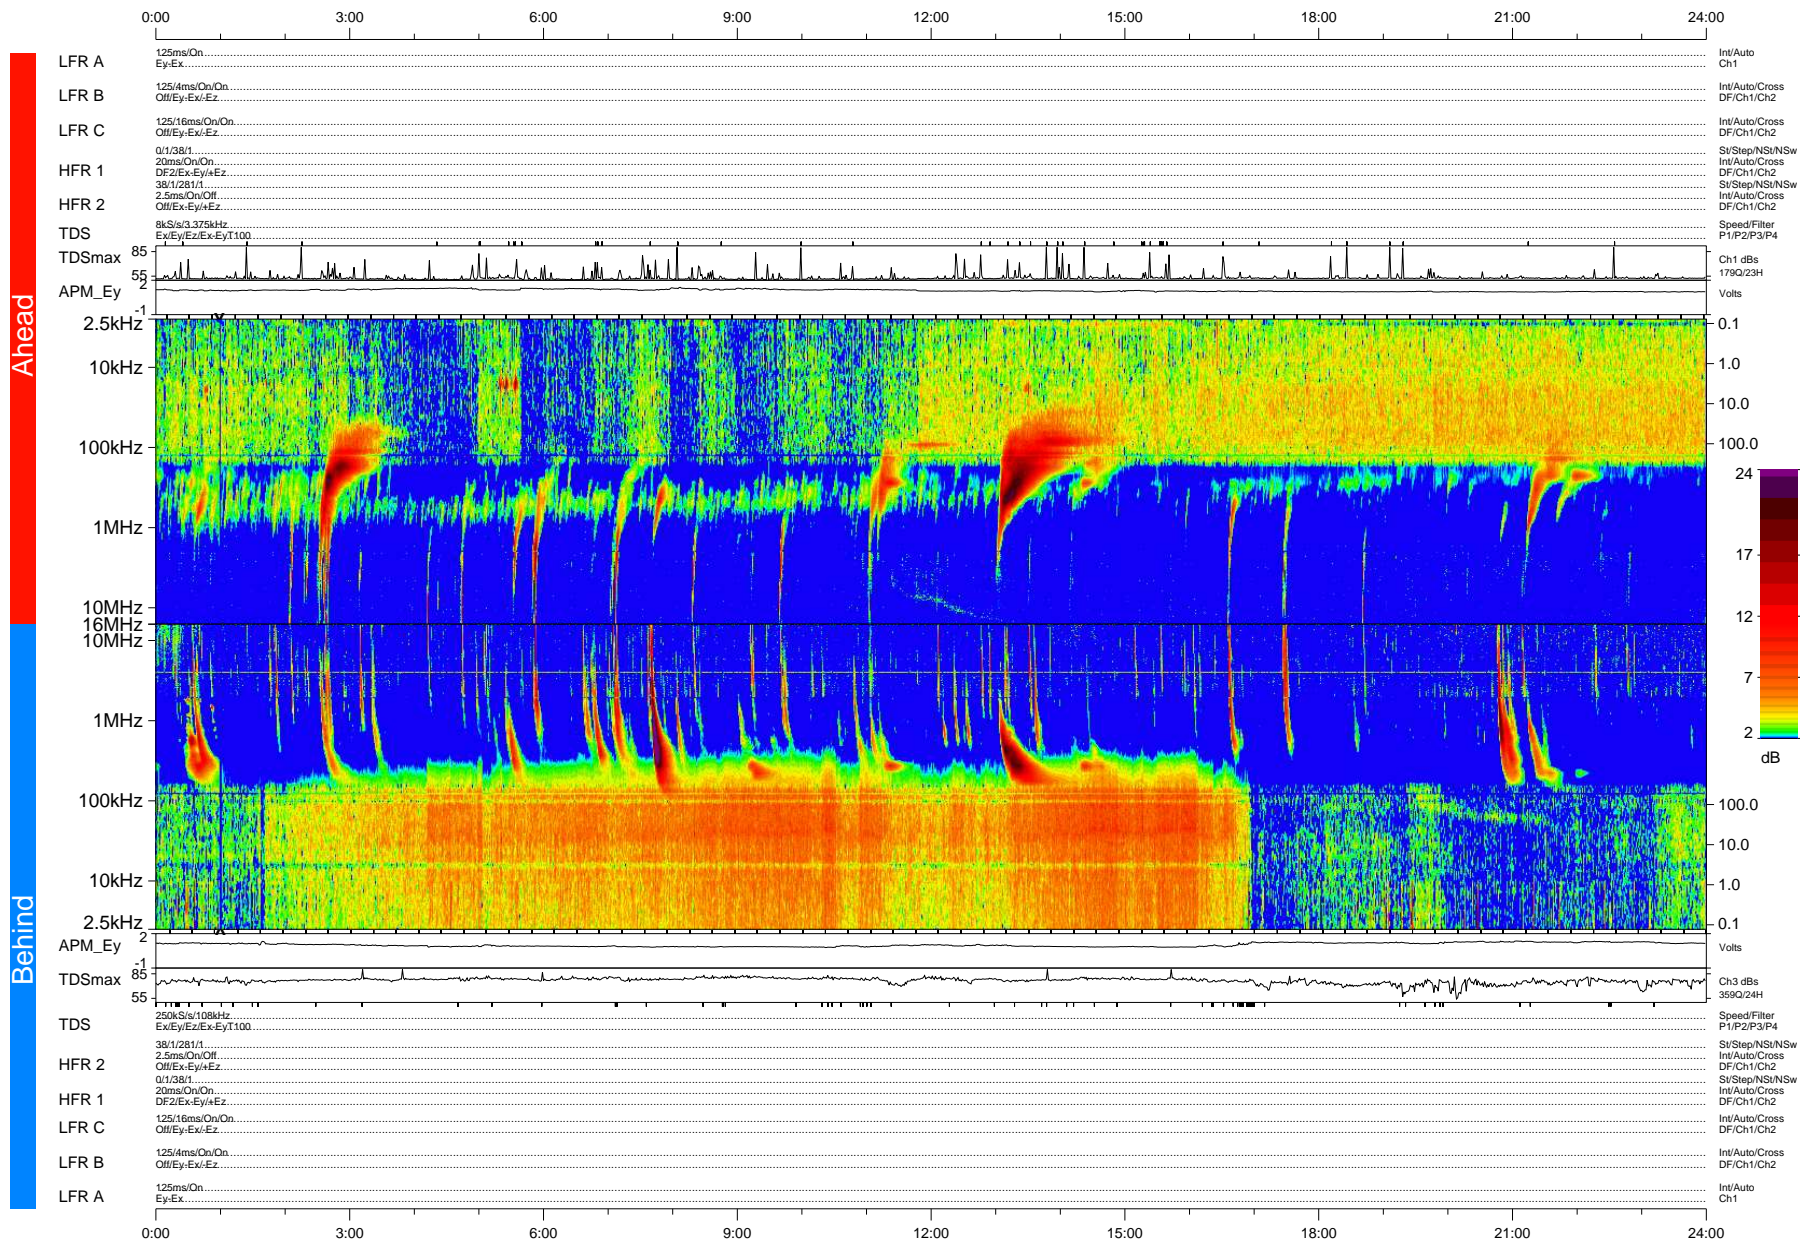

STEREO/WAVES Daily Summary - 29-Oct-2011 (DOY 302)

Ahead source file: swaves_ahead_2011_302_1_04.fin (Recovery: 100.0% HK, 91% Pkts)
Ahead PSE Angle: 105.5°

DPU up 816.4d, V410d14a25

Behind PSE Angle: -101.2°
Behind source file: swaves_behind_2011_302_1_04.fin (Recovery: 100.0% HK, 119% Pkts)

Time (UTC)