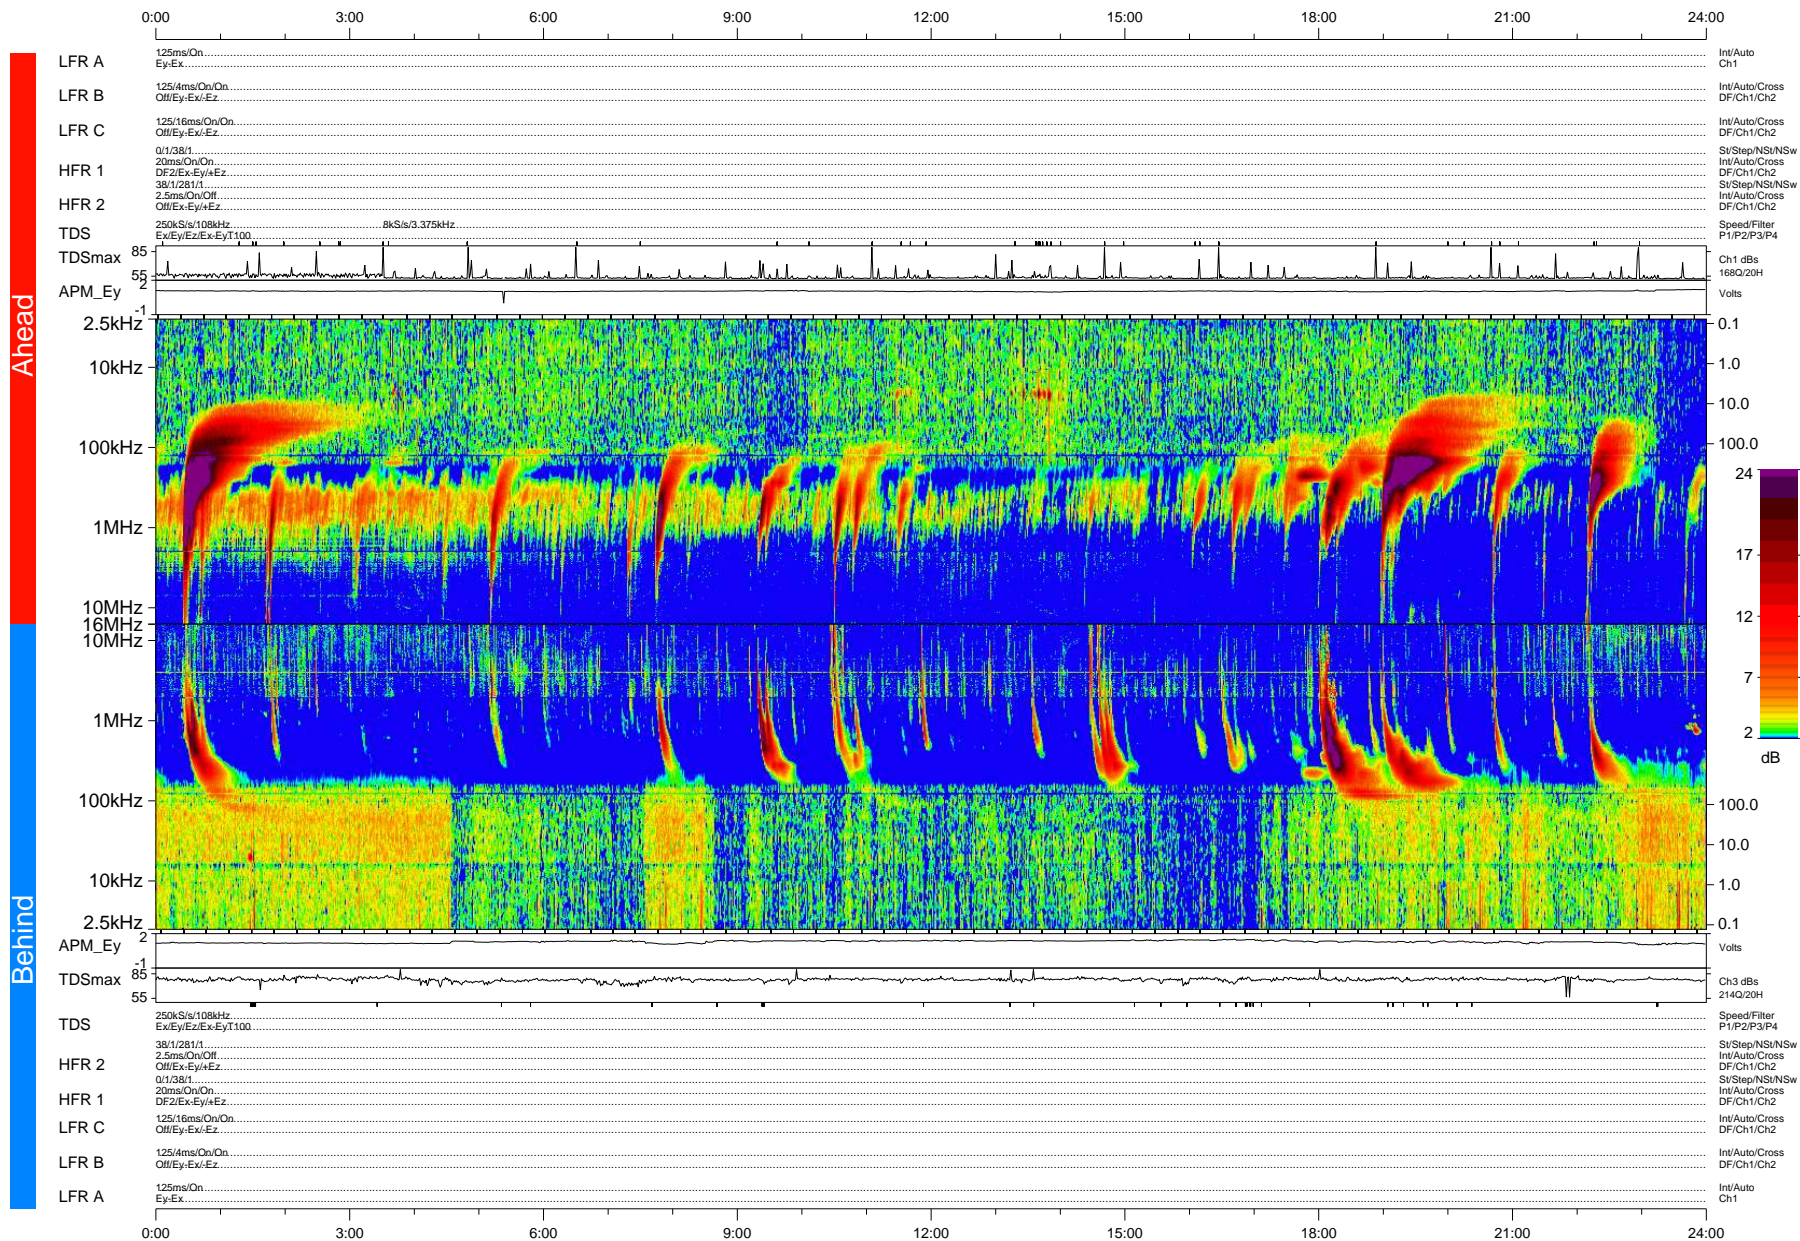

STEREO/WAVES Daily Summary - 28-Oct-2011 (DOY 301)

Ahead source file: swaves_ahead_2011_301_1_04.fin (Recovery: 100.1% HK, 89% Pkts)
Ahead PSE Angle: 105.4°

DPU up 815.4d, V410d14a25

Behind PSE Angle: -101.0°
Behind source file: swaves_behind_2011_301_1_04.fin (Recovery: 100.0% HK, 97% Pkts)

Time (UTC)