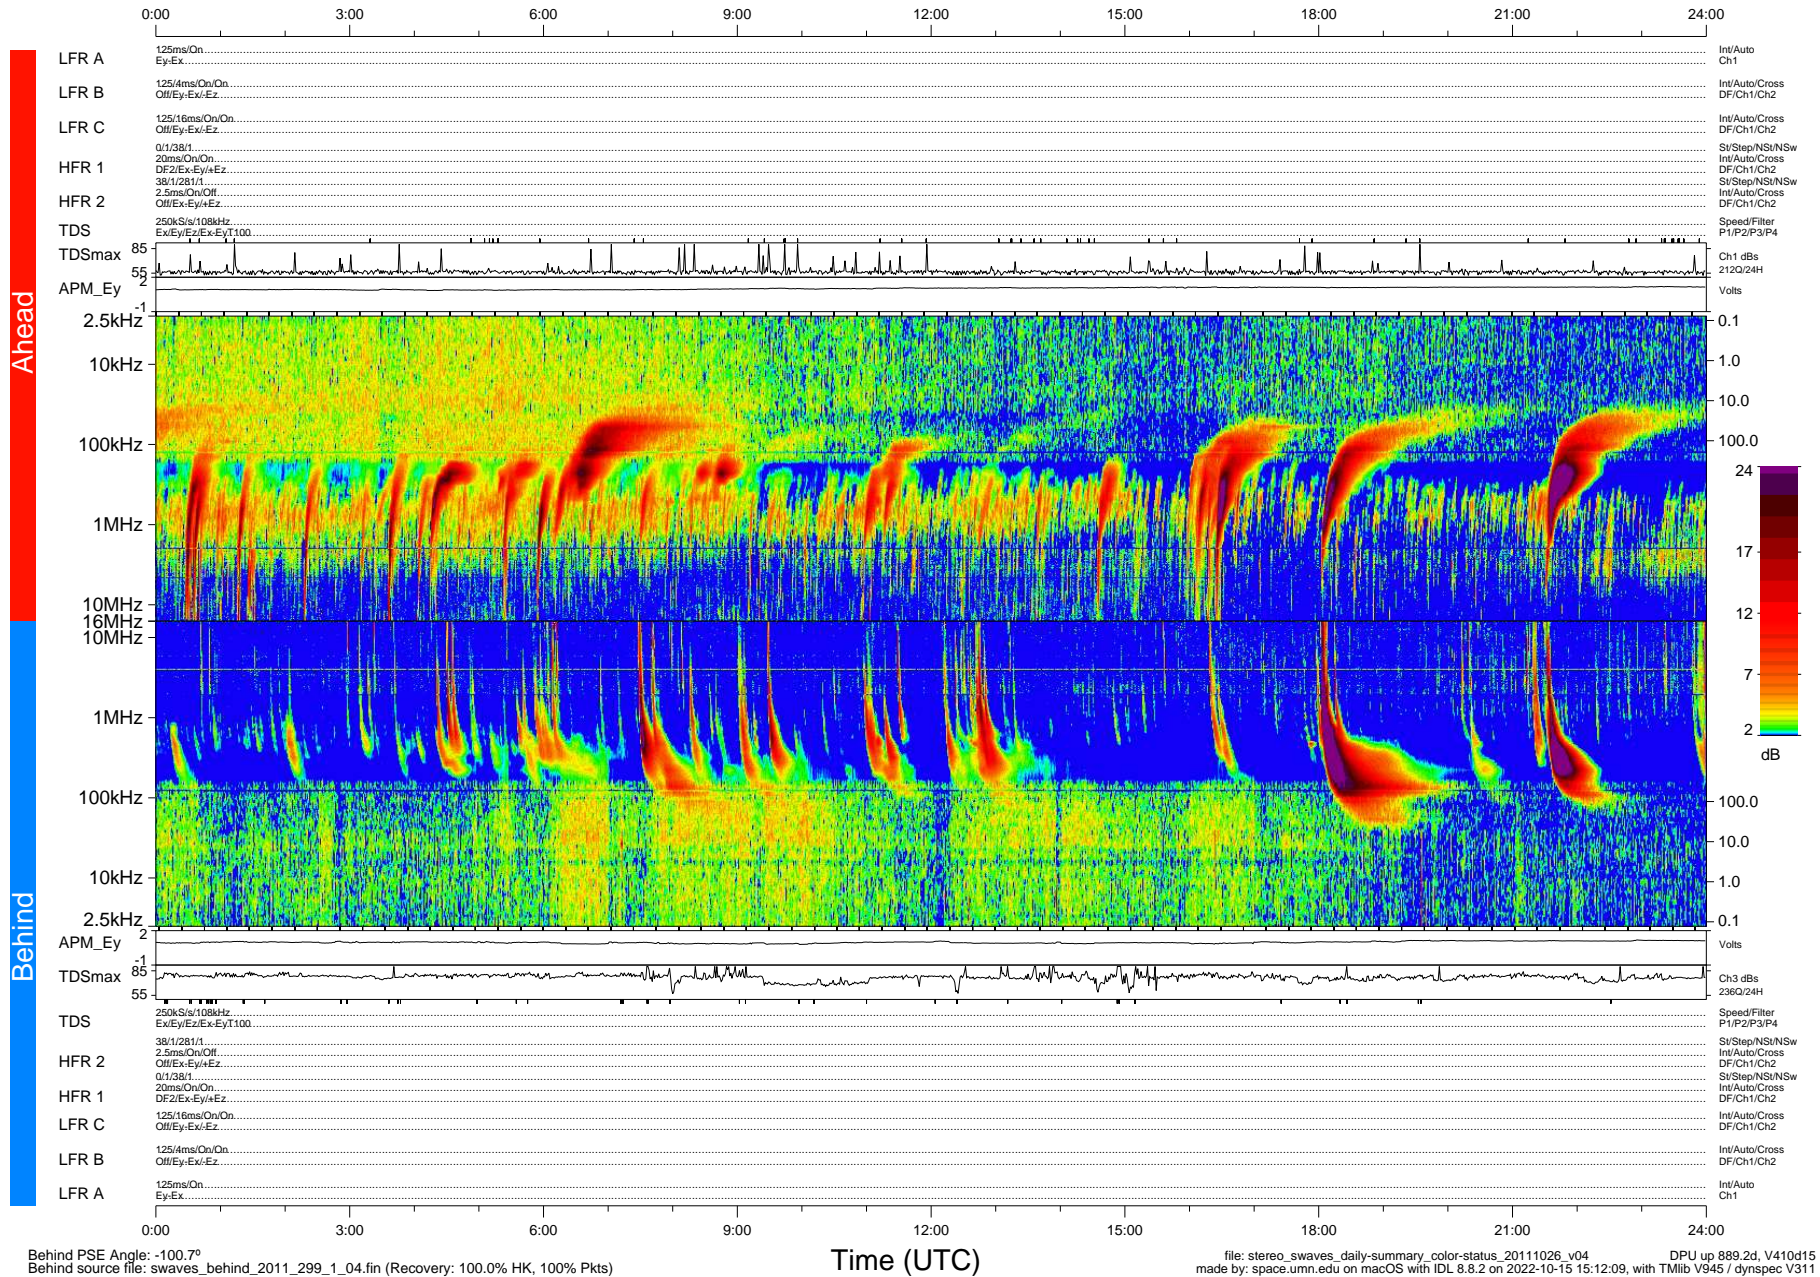

STEREO/WAVES Daily Summary - 26-Oct-2011 (DOY 299)

Ahead source file: swaves_ahead_2011_299_1_04.fin (Recovery: 100.0% HK, 97% Pkts)
Ahead PSE Angle: 105.4°

DPU up 813.4d, V410d14

Behind PSE Angle: -100.7°
Behind source file: swaves_behind_2011_299_1_04.fin (Recovery: 100.0% HK, 100% Pkts)