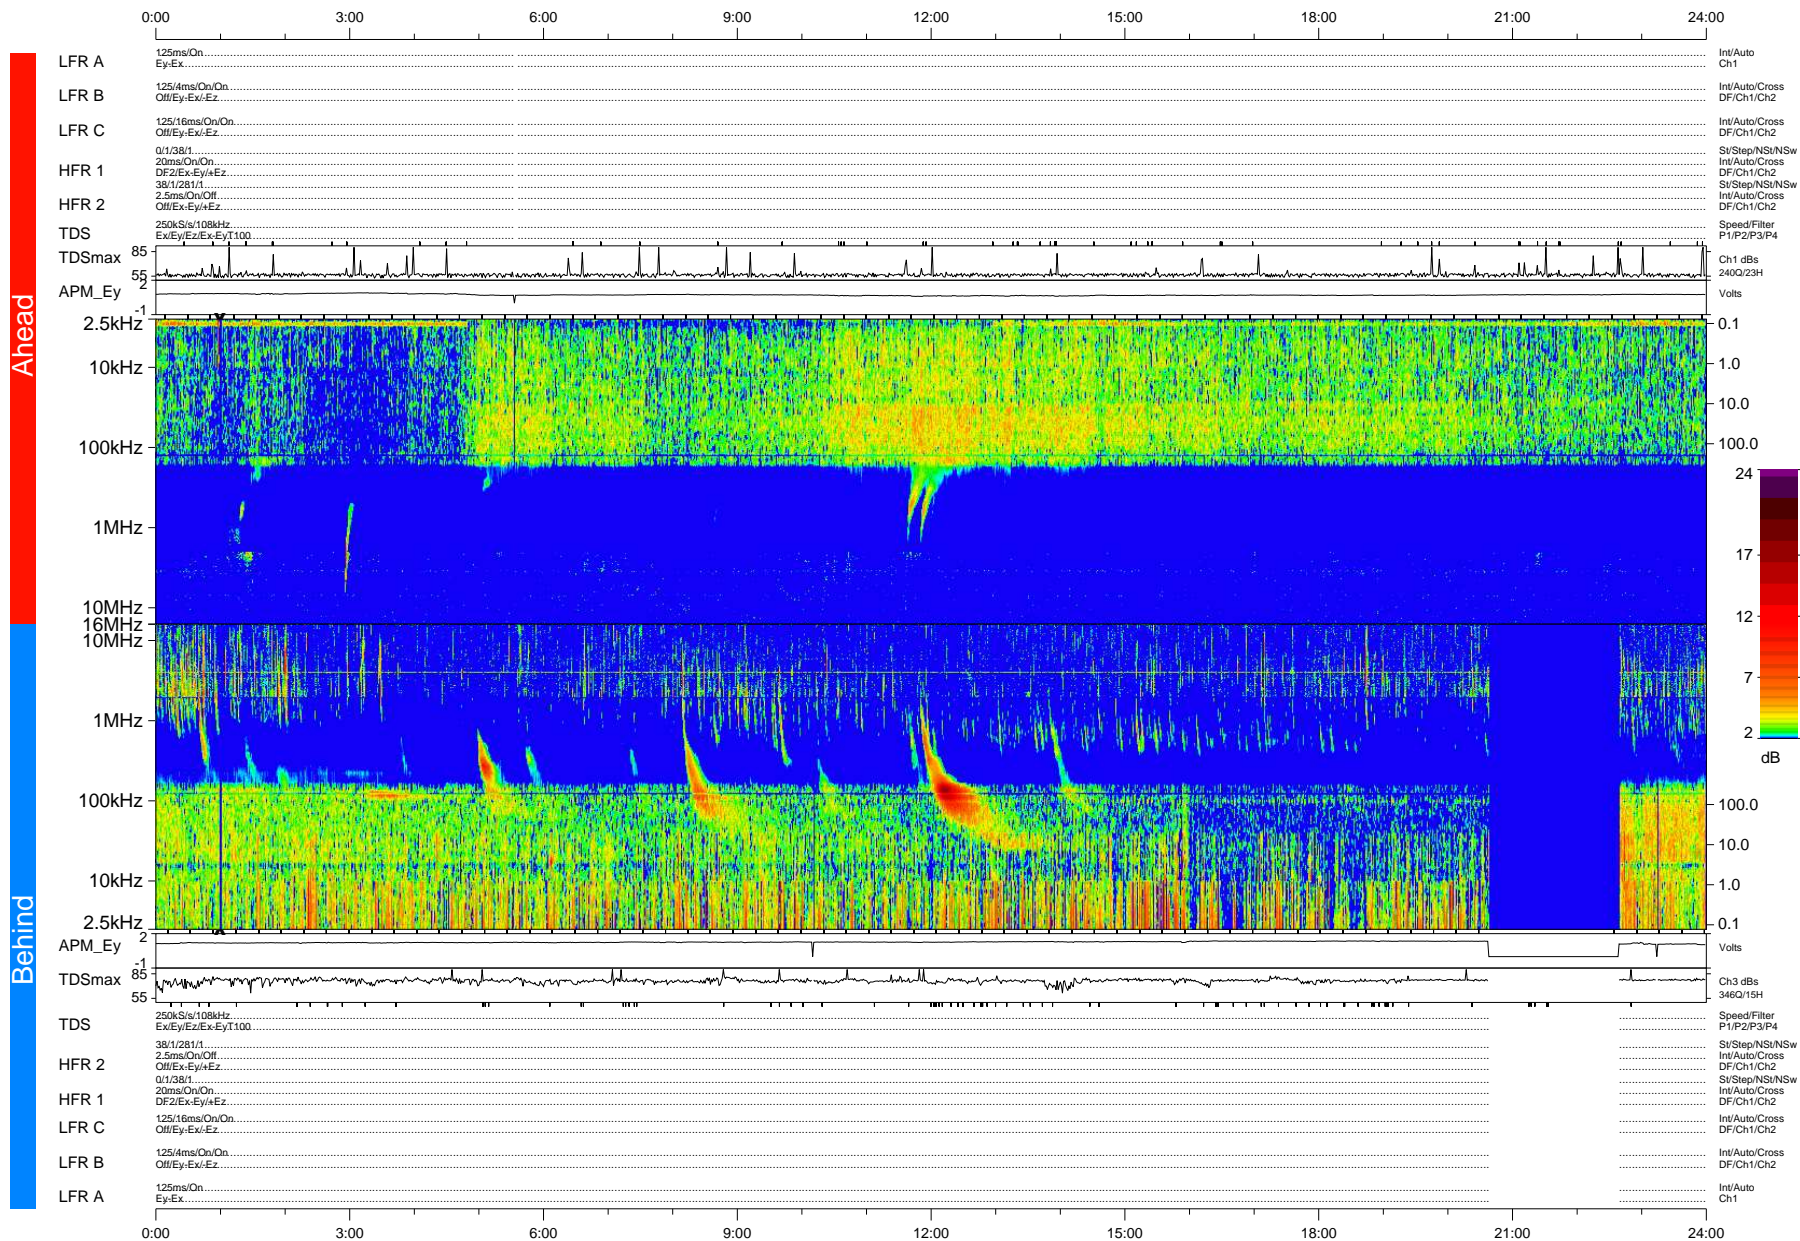

STEREO/WAVES Daily Summary - 15-Oct-2011 (DOY 288)

Ahead source file: swaves_ahead_2011_288_1_04.fin (Recovery: 99.9% HK, 101% Pkts)
Ahead PSE Angle: 104.9°

DPU up 802.4d, V410d14

Behind PSE Angle: -99.2°
Behind source file: swaves_behind_2011_288_1_04.fin (Recovery: 91.5% HK, 111% Pkts)

Time (UTC)