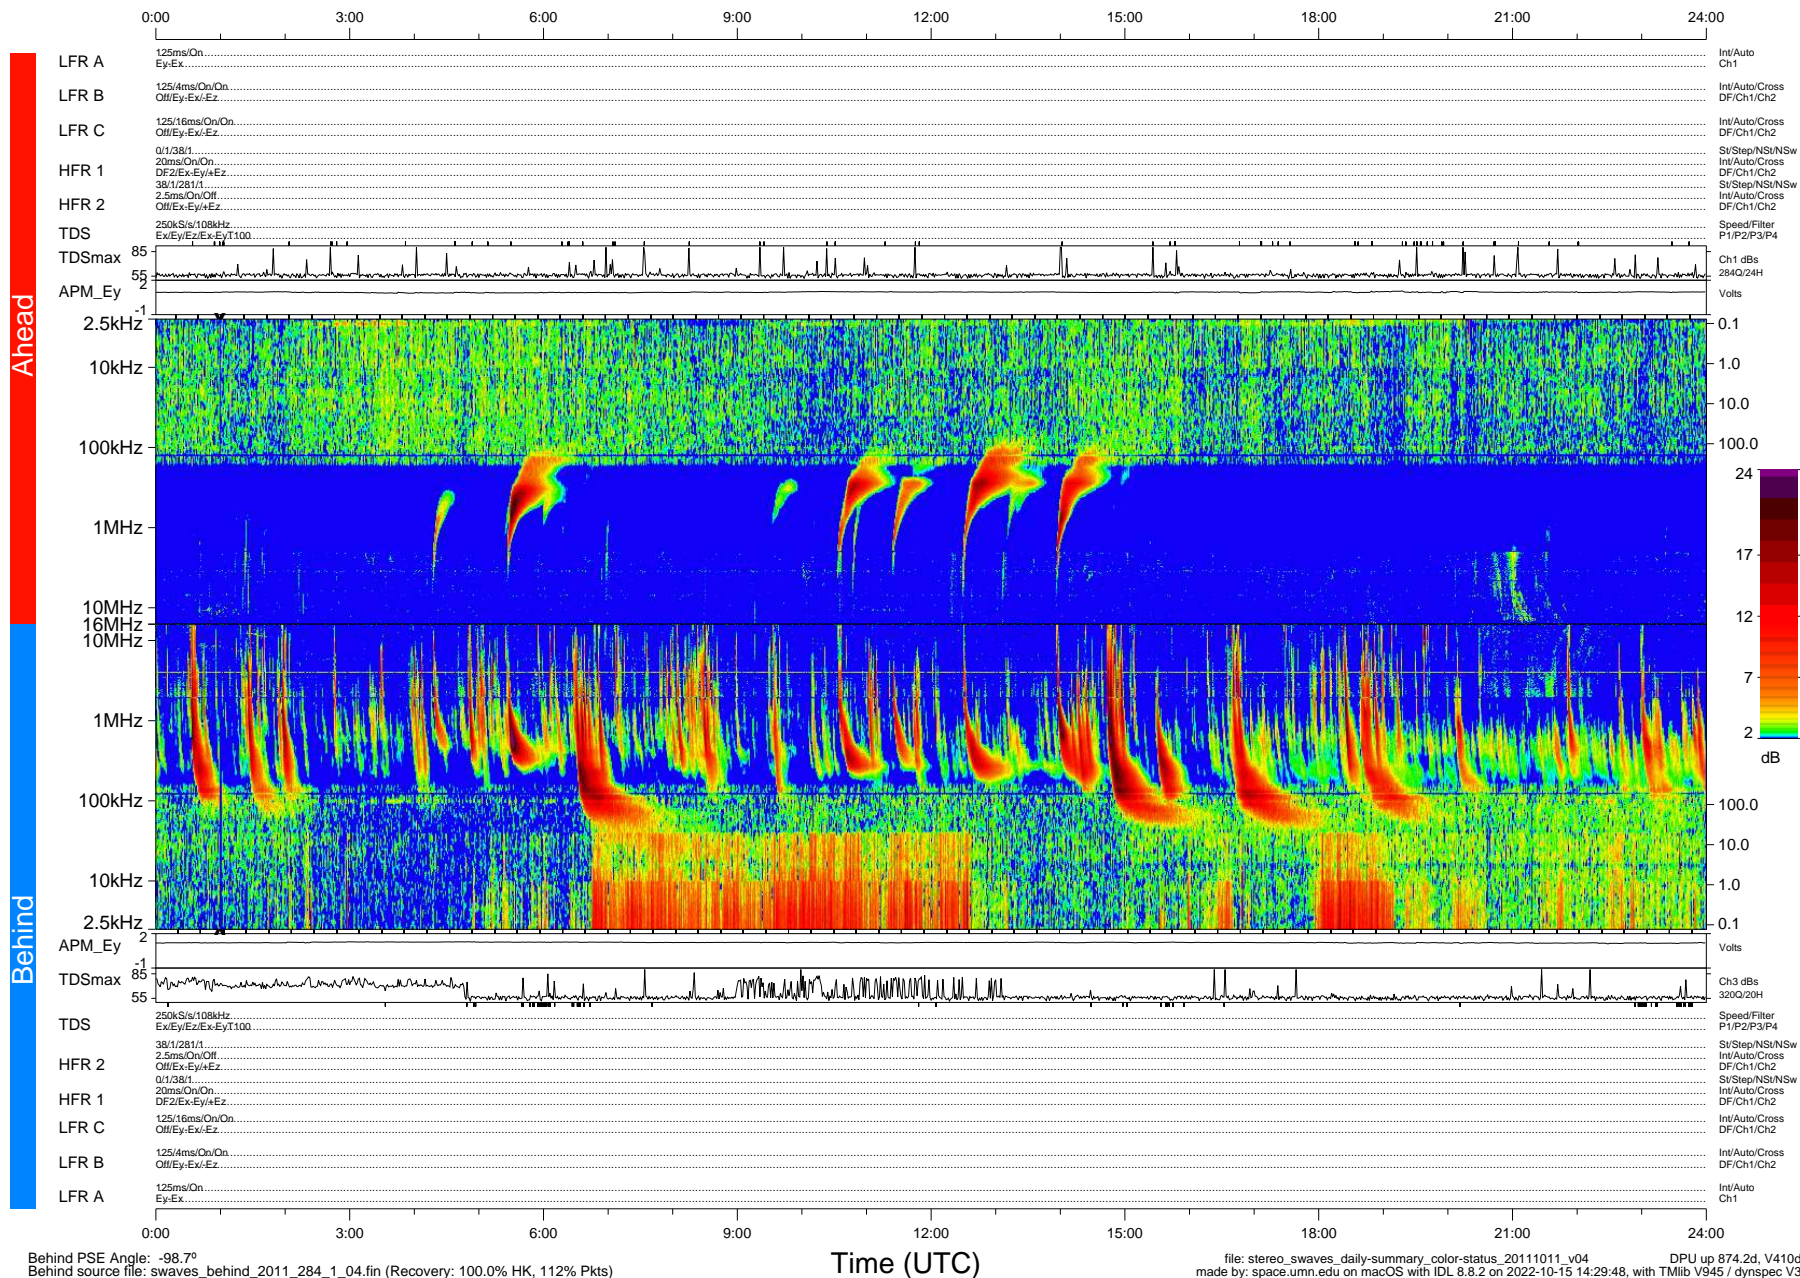

STEREO/WAVES Daily Summary - 11-Oct-2011 (DOY 284)

Ahead source file: swaves_ahead_2011_284_1_04.fin (Recovery: 100.0% HK, 107% Pkts)
Ahead PSE Angle: 104.8°

DPU up 798.4d, V410d14

Behind PSE Angle: -98.7°
Behind source file: swaves_behind_2011_284_1_04.fin (Recovery: 100.0% HK, 112% Pkts)

Time (UTC)