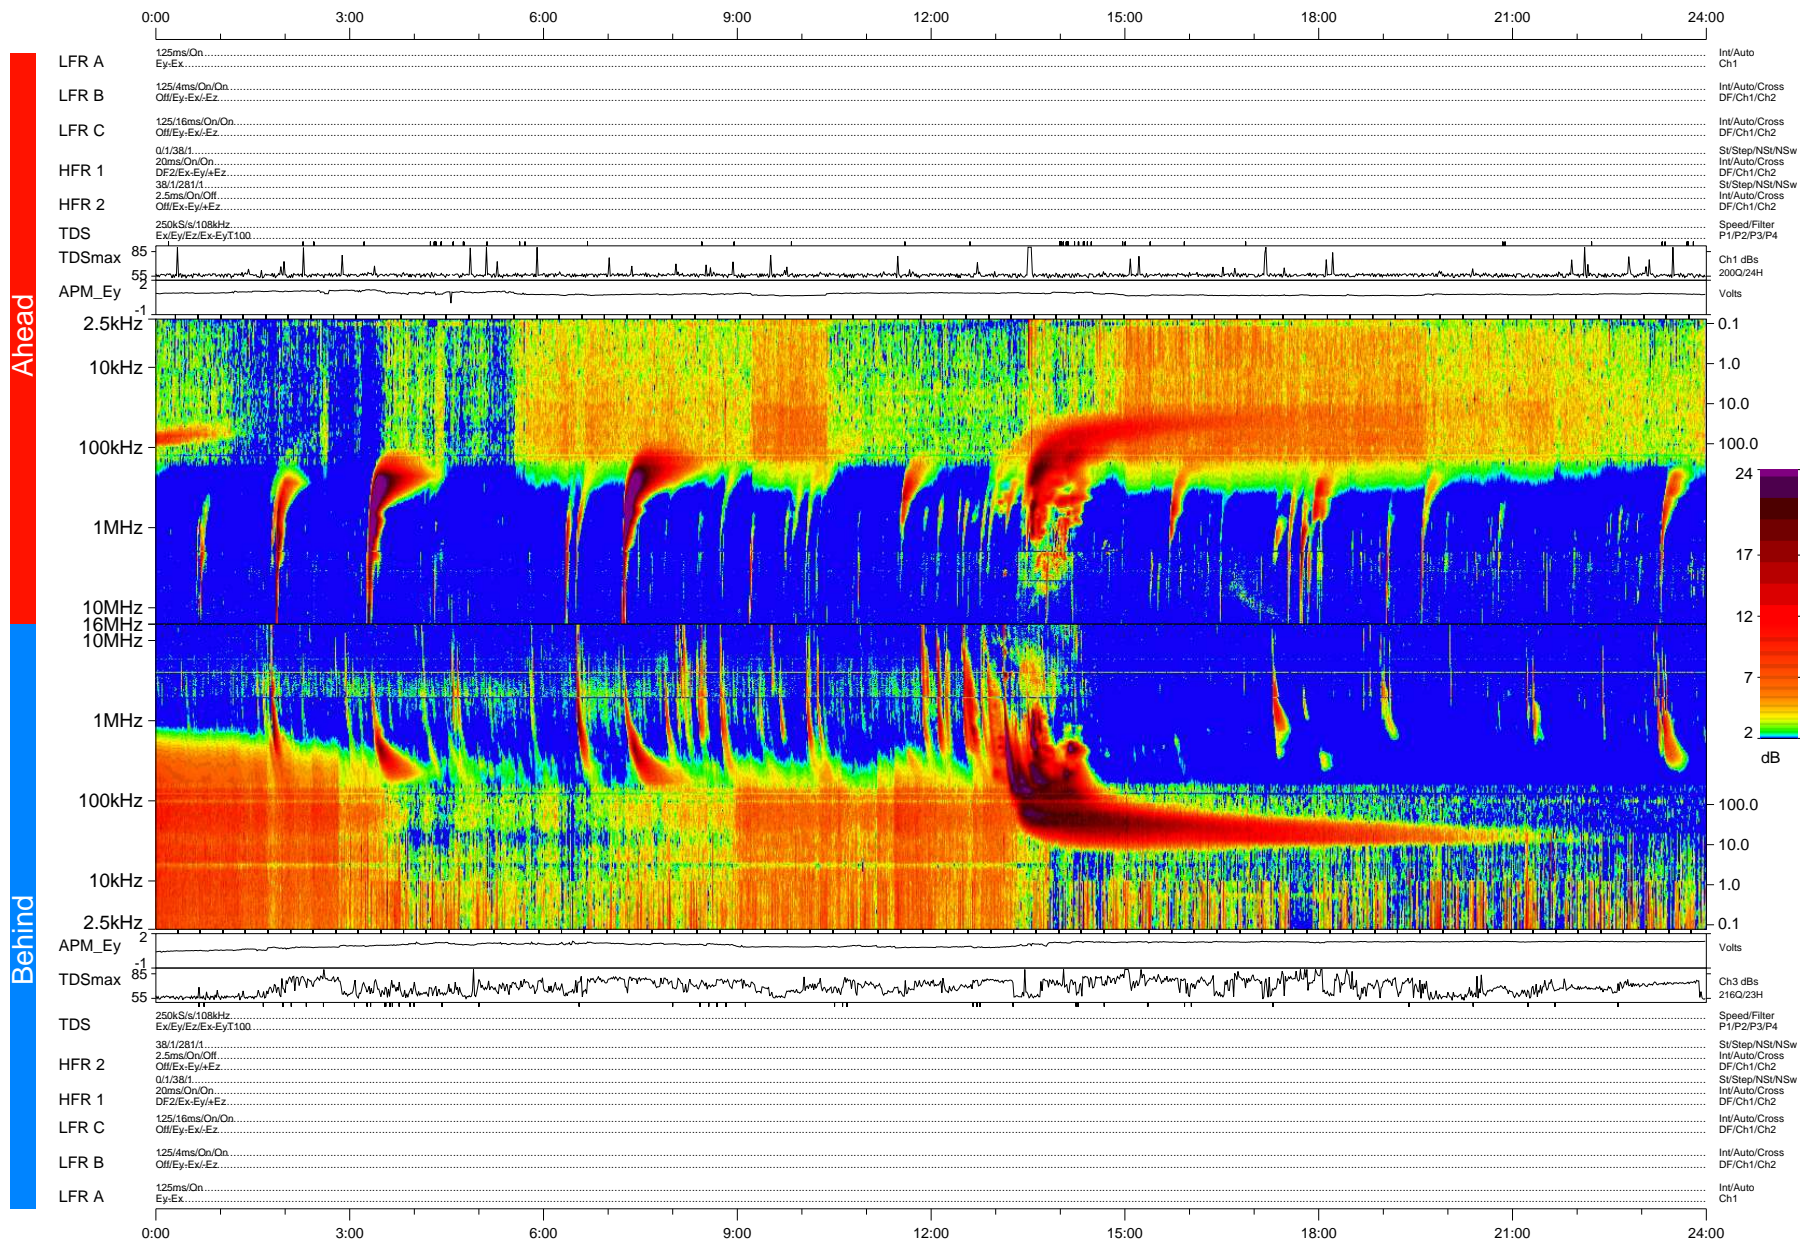

STEREO/WAVES Daily Summary - 04-Oct-2011 (DOY 277)

Ahead source file: swaves_ahead_2011_277_1_06.fin (Recovery: 100.1% HK, 95% Pkts)
Ahead PSE Angle: 104.4°

DPU up 791.4d, V410d14

Behind PSE Angle: -97.8°
Behind source file: swaves_behind_2011_277_1_04.fin (Recovery: 100.0% HK, 97% Pkts)

Time (UTC)