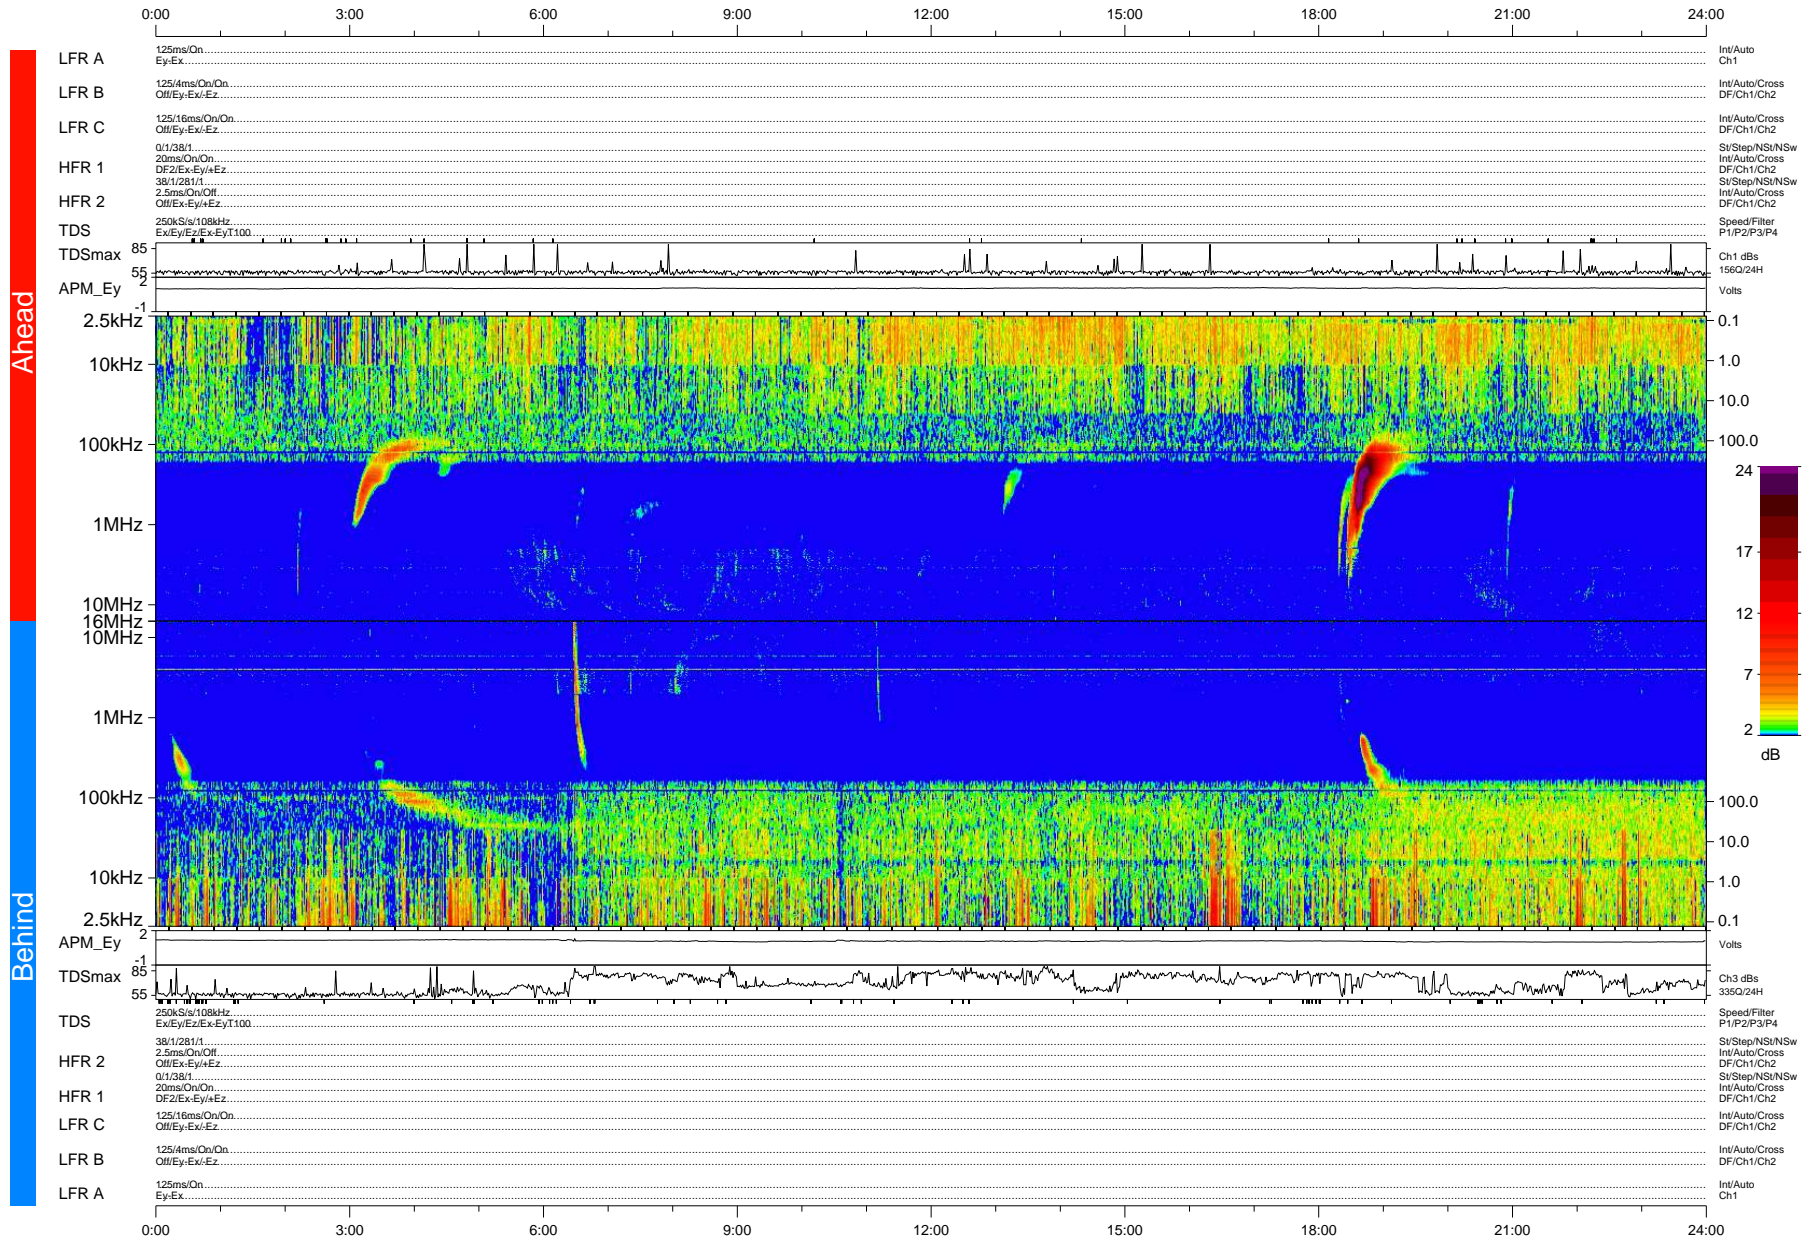

STEREO/WAVES Daily Summary - 02-Sep-2011 (DOY 245)

Ahead source file: swaves_ahead_2011_245_1_04.fin (Recovery: 100.0% HK, 89% Pkts)
Ahead PSE Angle: 102.5°

DPU up 759.4d, V410d14

Behind PSE Angle: -94.6°
Behind source file: swaves_behind_2011_245_1_04.fin (Recovery: 100.0% HK, 115% Pkts)

Time (UTC)