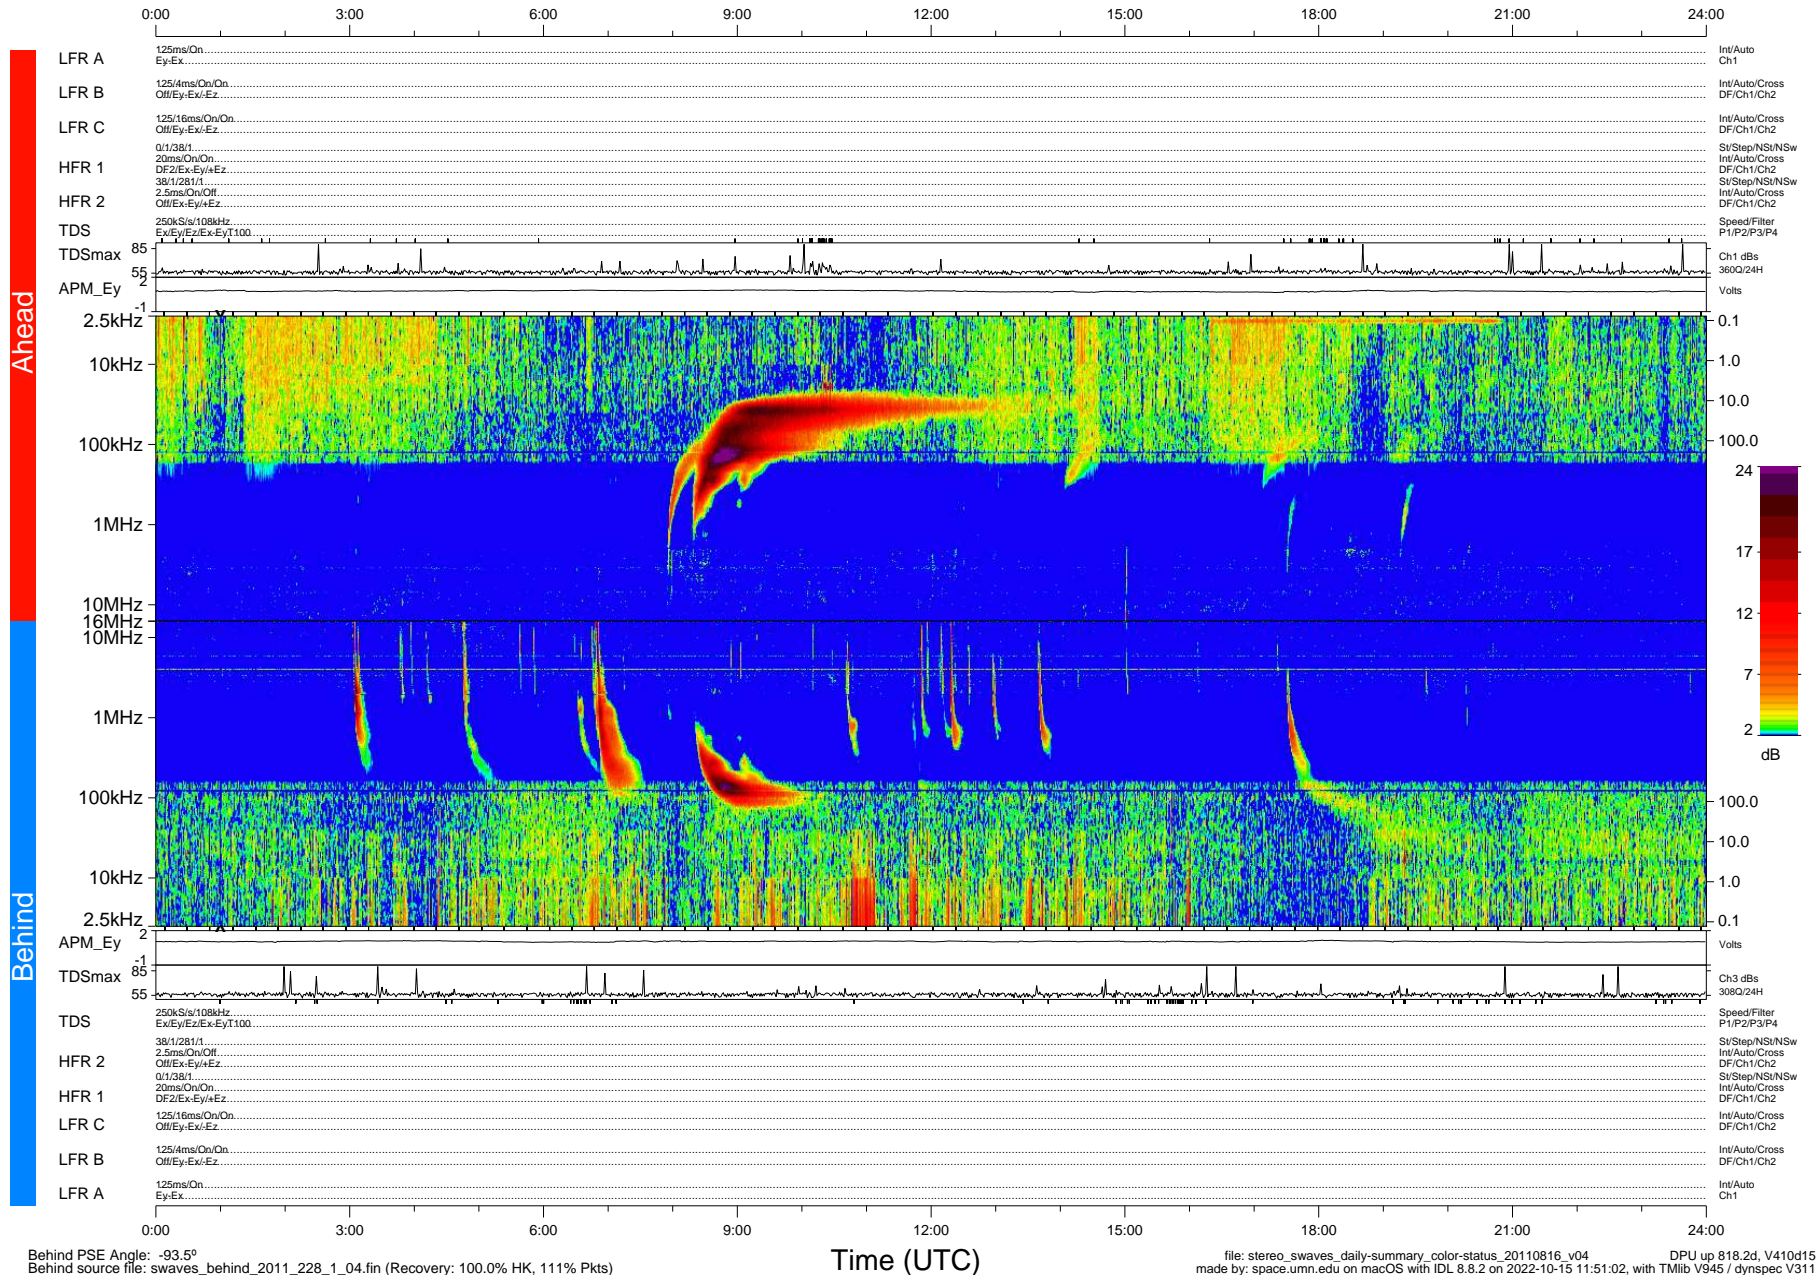

STEREO/WAVES Daily Summary - 16-Aug-2011 (DOY 228)

Ahead source file: swaves_ahead_2011_228_1_04.fin (Recovery: 100.0% HK, 119% Pkts)
Ahead PSE Angle: 101.3°

DPU up 742.4d, V410d14

Behind PSE Angle: -93.5°
Behind source file: swaves_behind_2011_228_1_04.fin (Recovery: 100.0% HK, 111% Pkts)

Time (UTC)