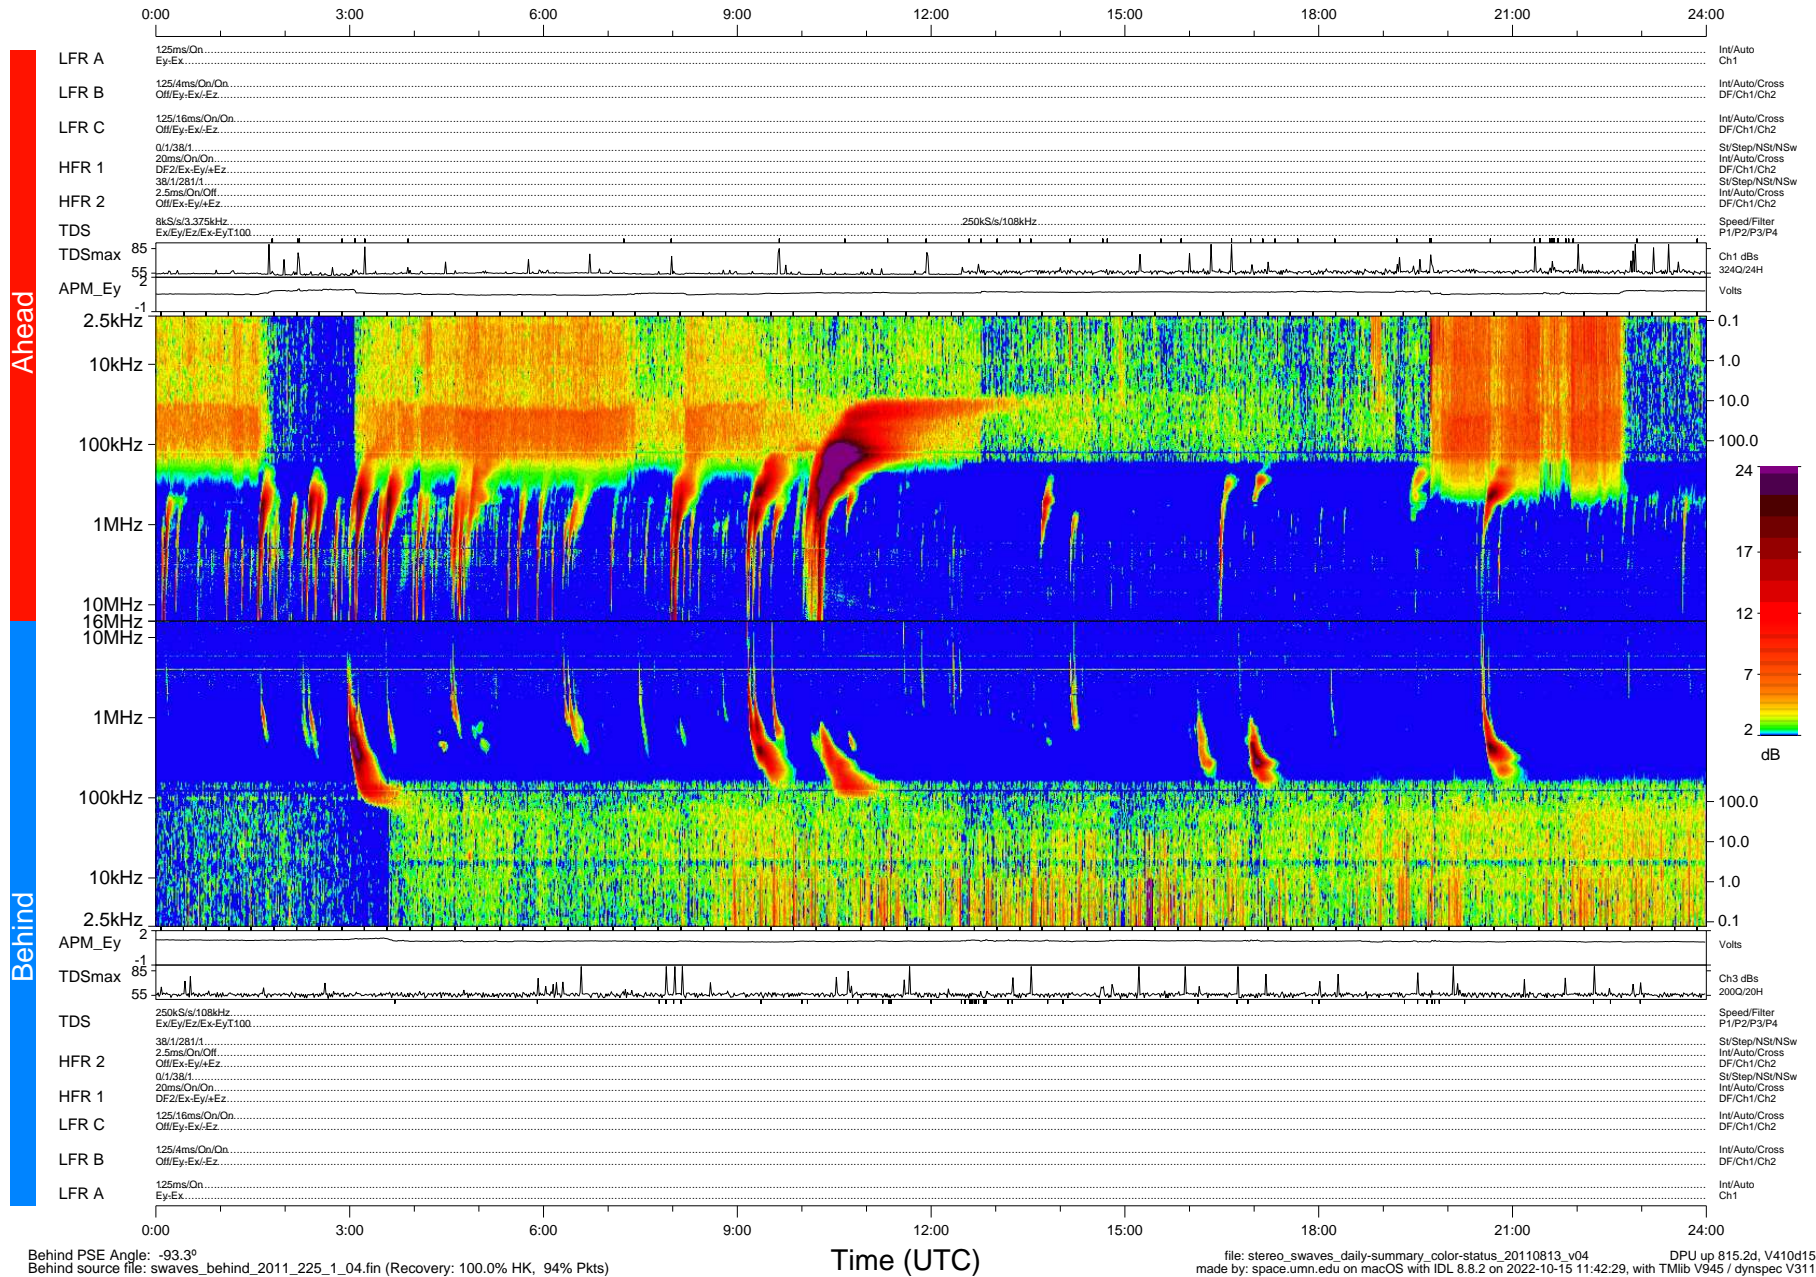

STEREO/WAVES Daily Summary - 13-Aug-2011 (DOY 225)

Ahead source file: swaves_ahead_2011_225_1_04.fin (Recovery: 100.0% HK, 113% Pkts)
Ahead PSE Angle: 101.0°

DPU up 739.4d, V410d14a25

Behind PSE Angle: -93.3°
Behind source file: swaves_behind_2011_225_1_04.fin (Recovery: 100.0% HK, 94% Pkts)