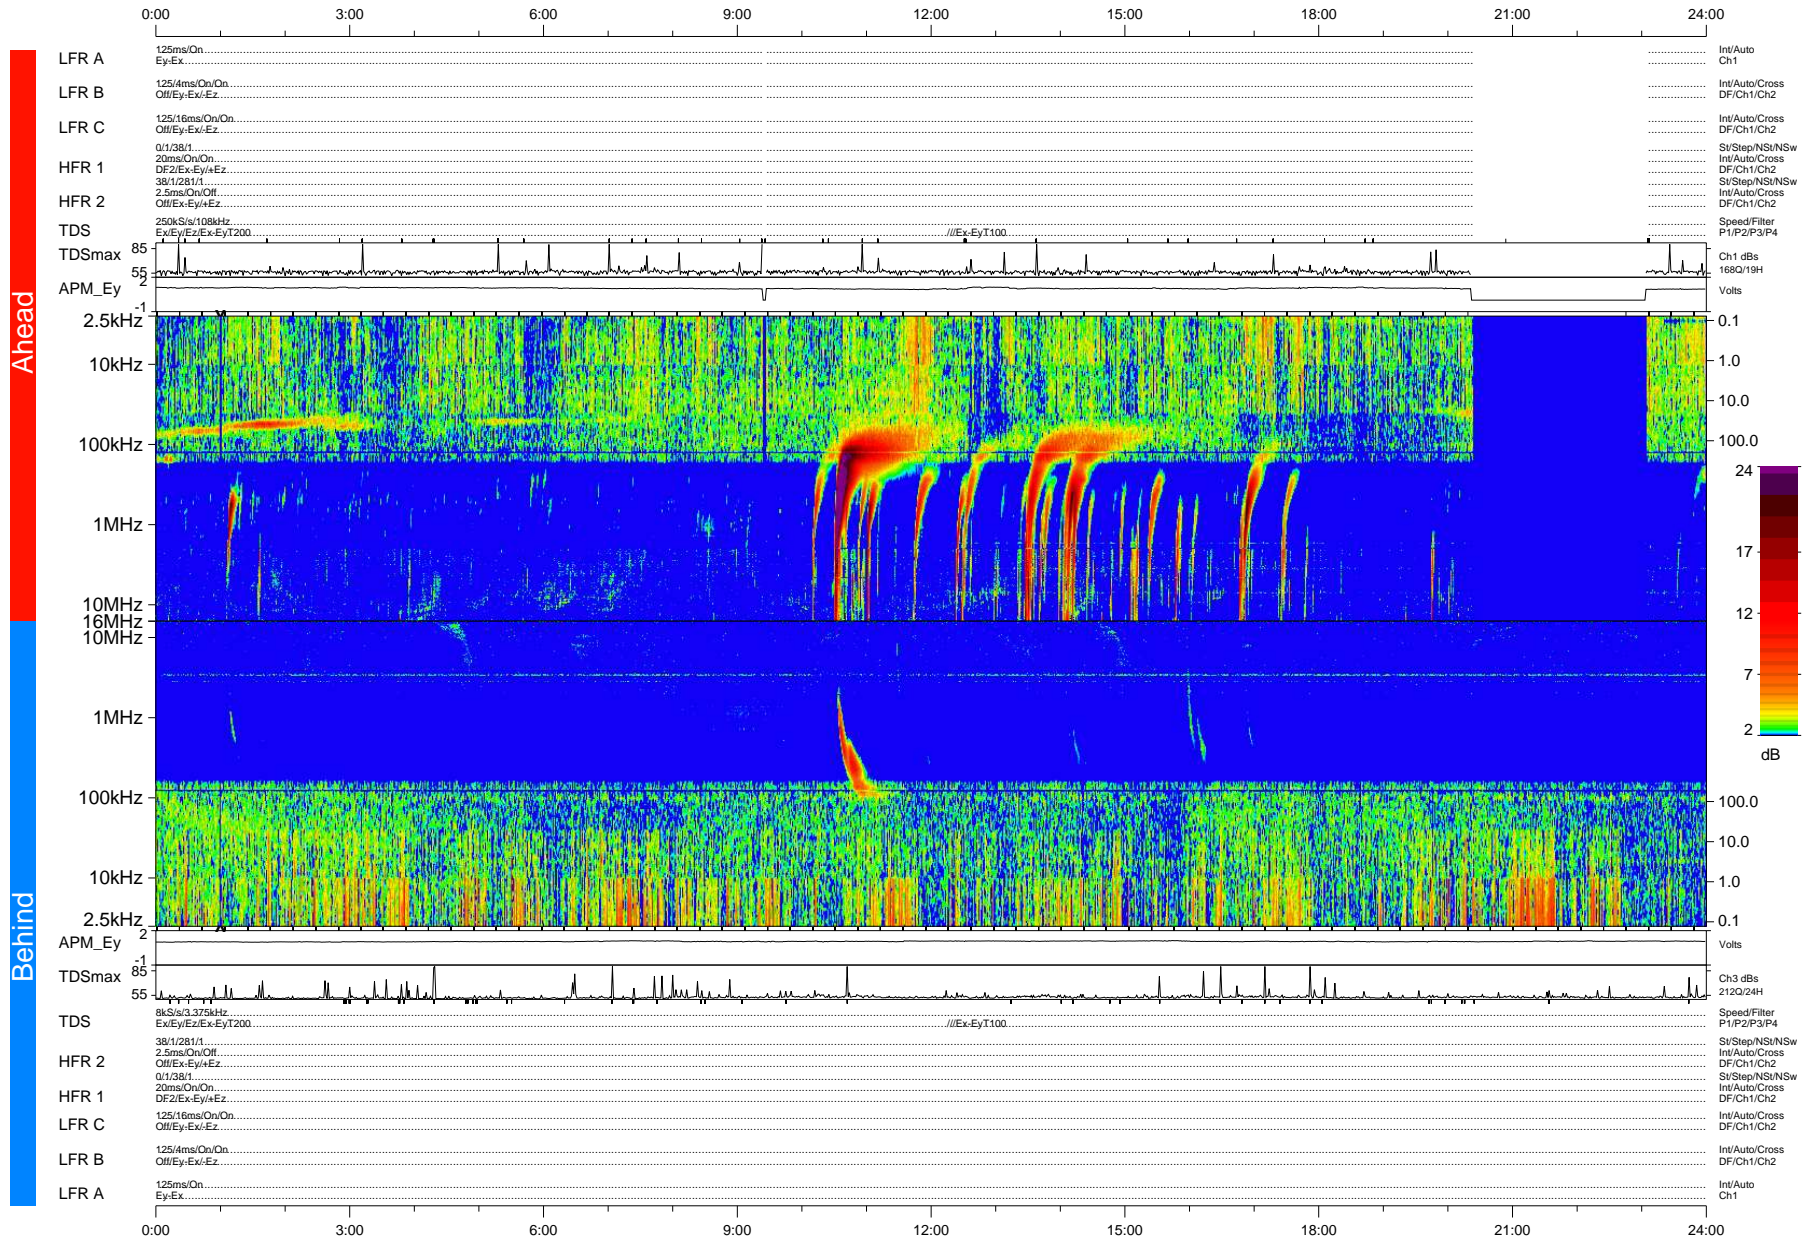

STEREO/WAVES Daily Summary - 10-Aug-2011 (DOY 222)

Ahead source file: swaves_ahead_2011_222_1_04.fin (Recovery: 88.5% HK, 83% Pkts)
Ahead PSE Angle: 100.7°

DPU up 736.4d, V410d14

Behind PSE Angle: -93.2°
Behind source file: swaves_behind_2011_222_1_06.fin (Recovery: 100.0% HK, 96% Pkts)

Time (UTC)