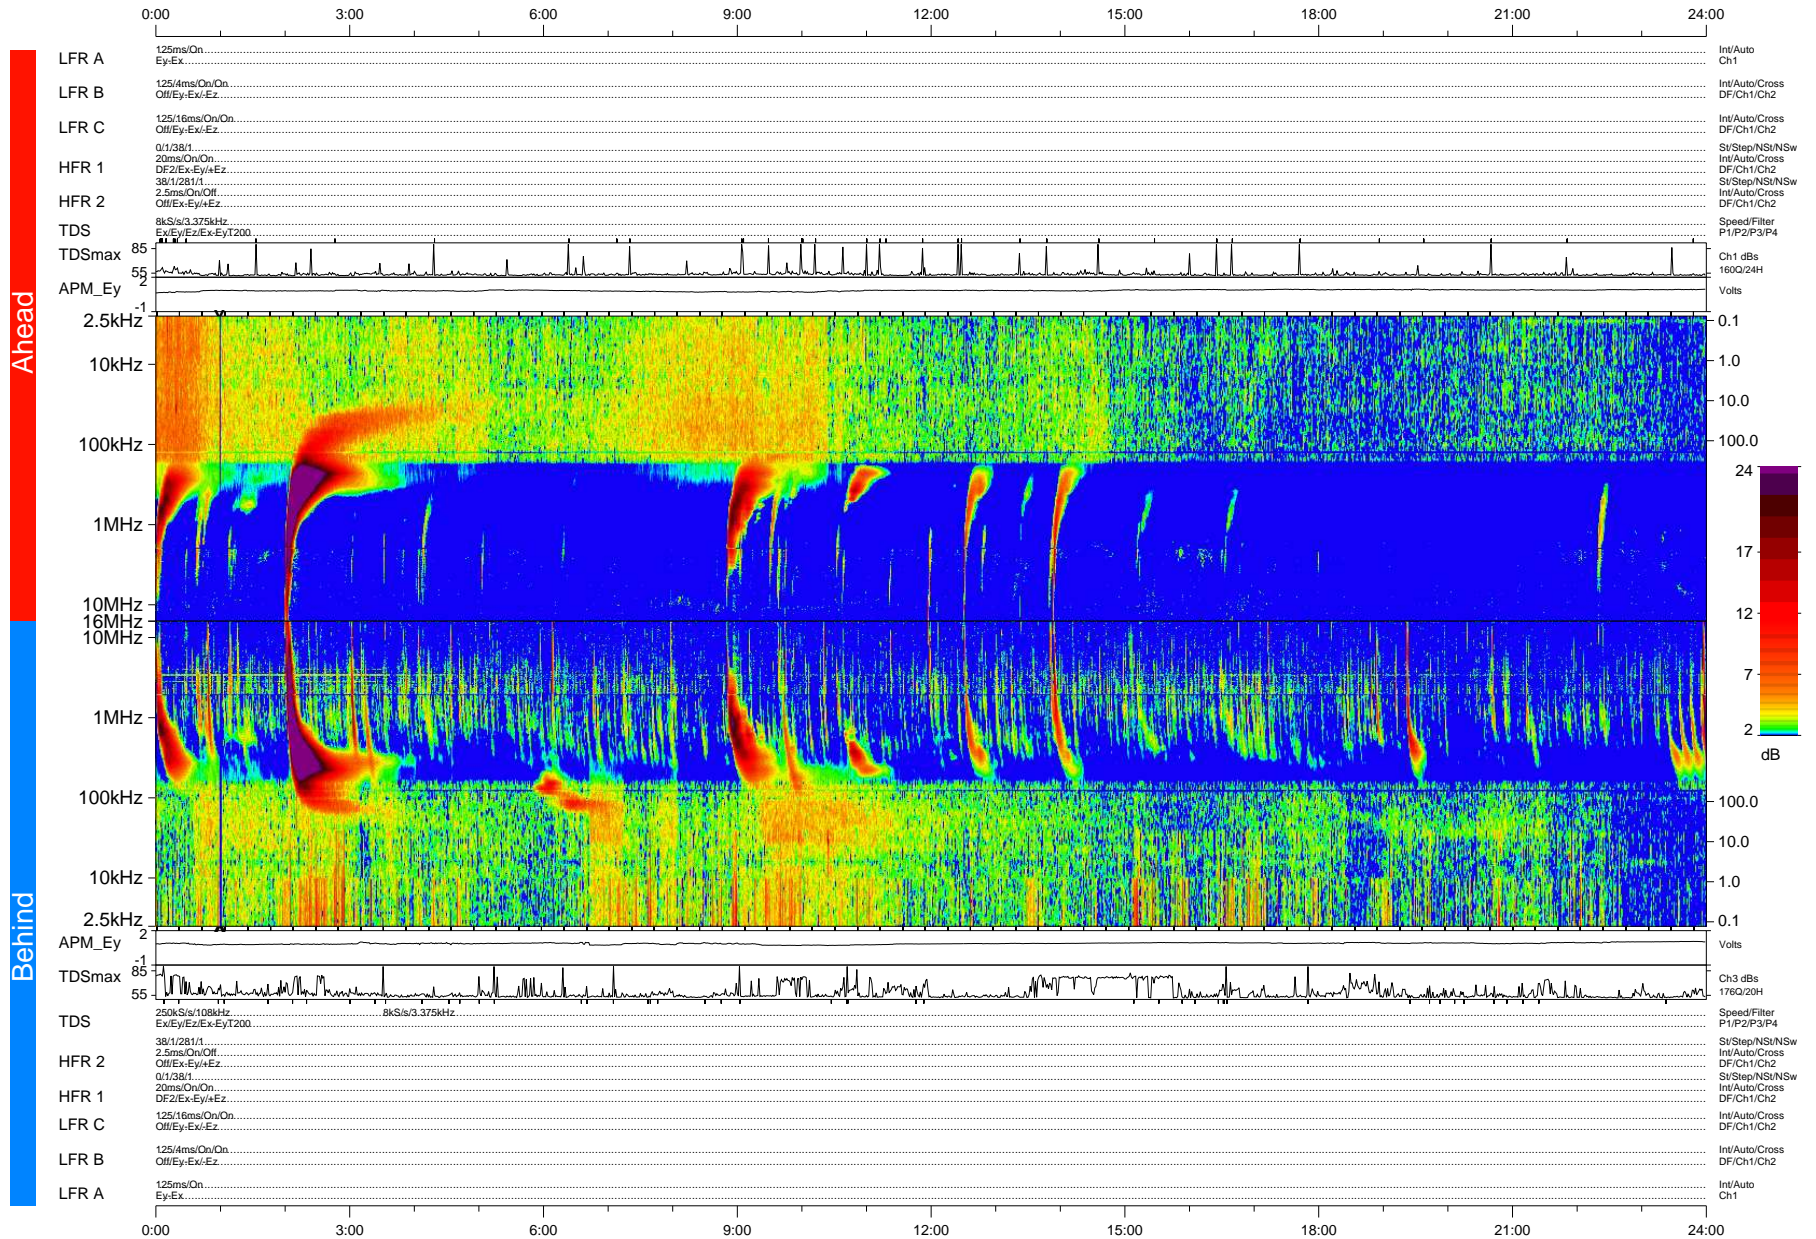

STEREO/WAVES Daily Summary - 27-Jul-2011 (DOY 208)

Ahead source file: swaves_ahead_2011_208_1_04.fin (Recovery: 100.0% HK, 88% Pkts)
Ahead PSE Angle: 99.5°

DPU up 722.4d, V410d14a25

Behind PSE Angle: -92.7°
Behind source file: swaves_behind_2011_208_1_04.fin (Recovery: 100.0% HK, 90% Pkts)

Time (UTC)