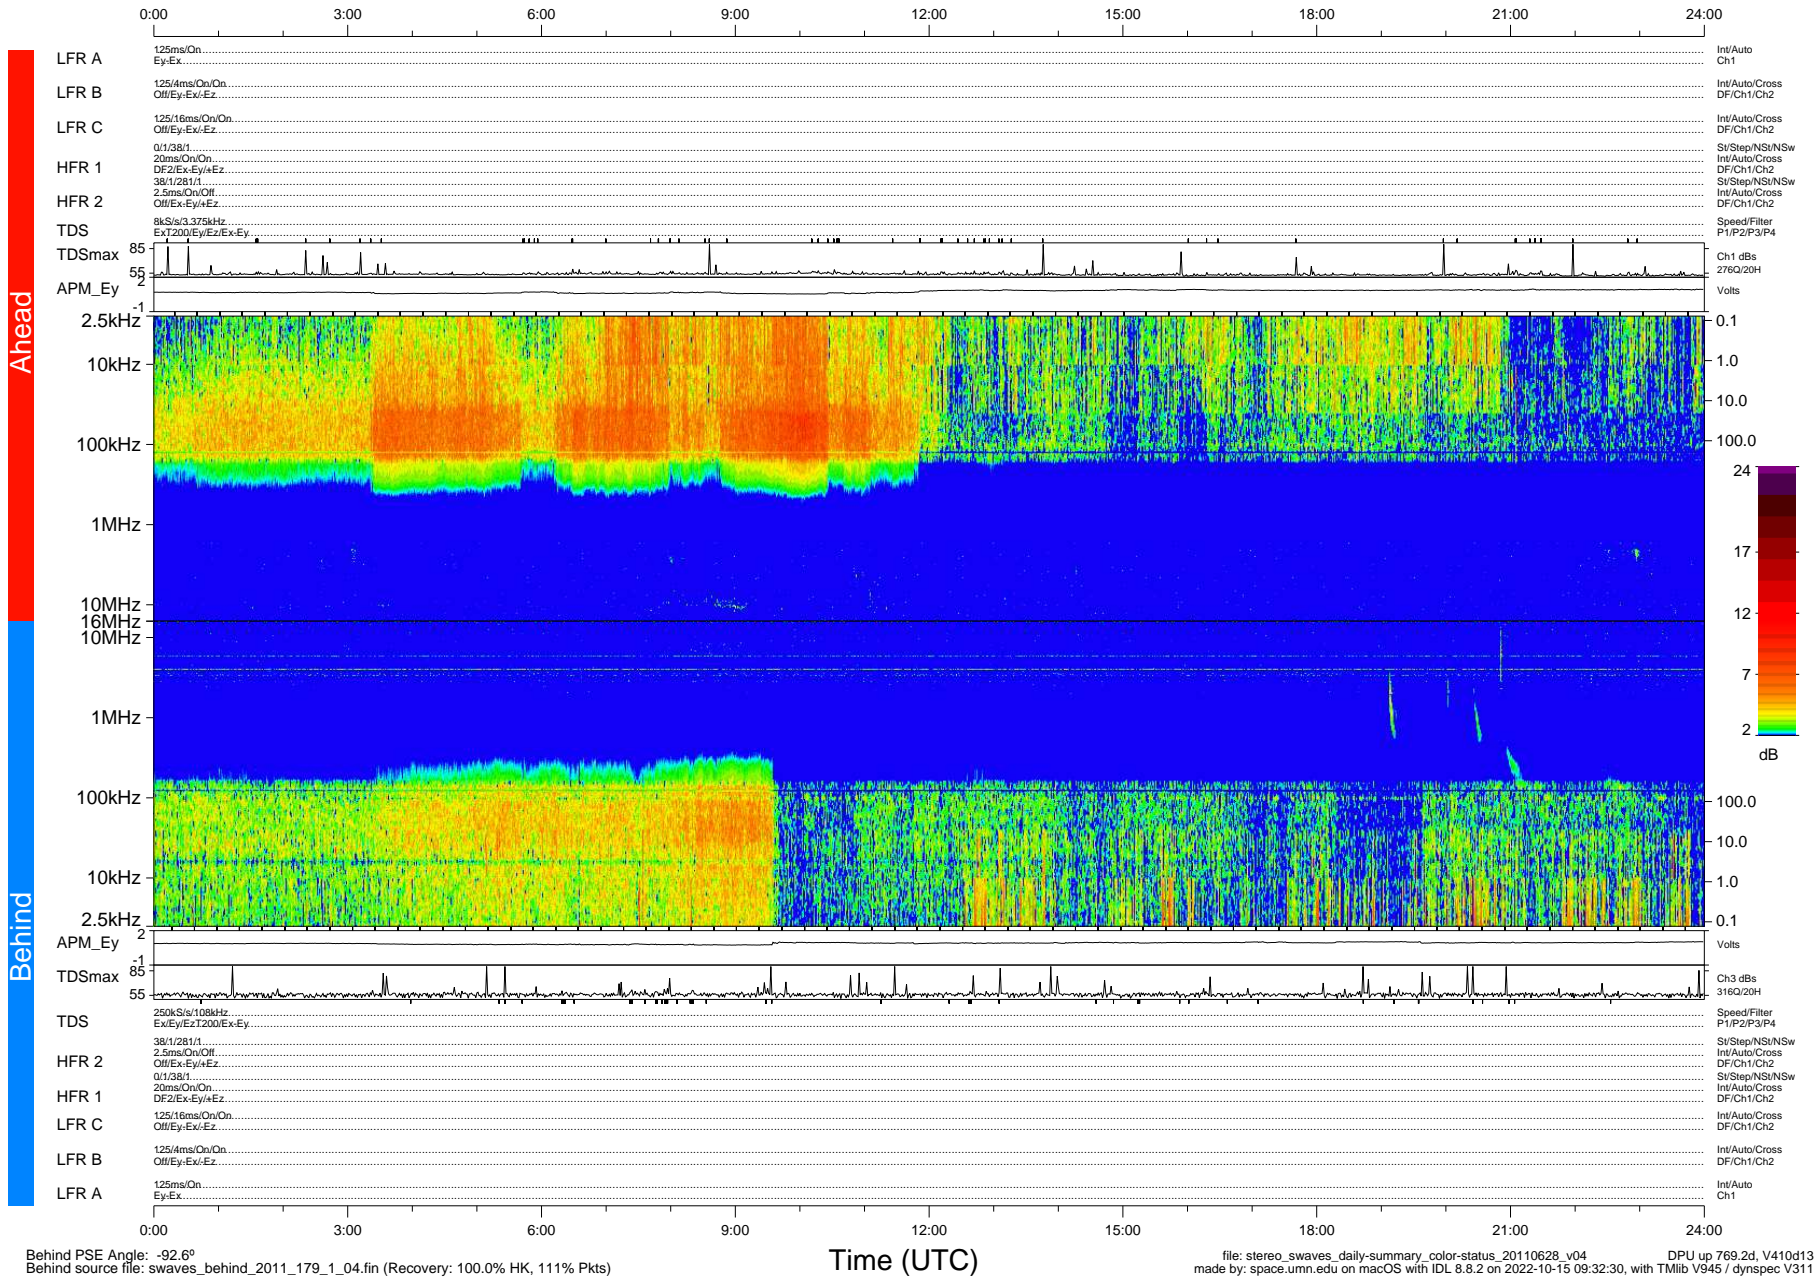

# STEREO/WAVES Daily Summary - 28-Jun-2011 (DOY 179)

Ahead source file: swaves\_ahead\_2011\_179\_1\_04.fin (Recovery: 100.0% HK, 104% Pkts)  
 Ahead PSE Angle: 96.9°

DPU up 693.4d, V410d12a25

Behind PSE Angle: -92.6°  
 Behind source file: swaves\_behind\_2011\_179\_1\_04.fin (Recovery: 100.0% HK, 111% Pkts)

file: stereo\_swaves\_daily-summary\_color-status\_20110628\_v04  
 DPU up 769.2d, V410d13  
 made by: space.umn.edu on macOS with IDL 8.8.2 on 2022-10-15 09:32:30, with TMLib V945 / dynspec V311