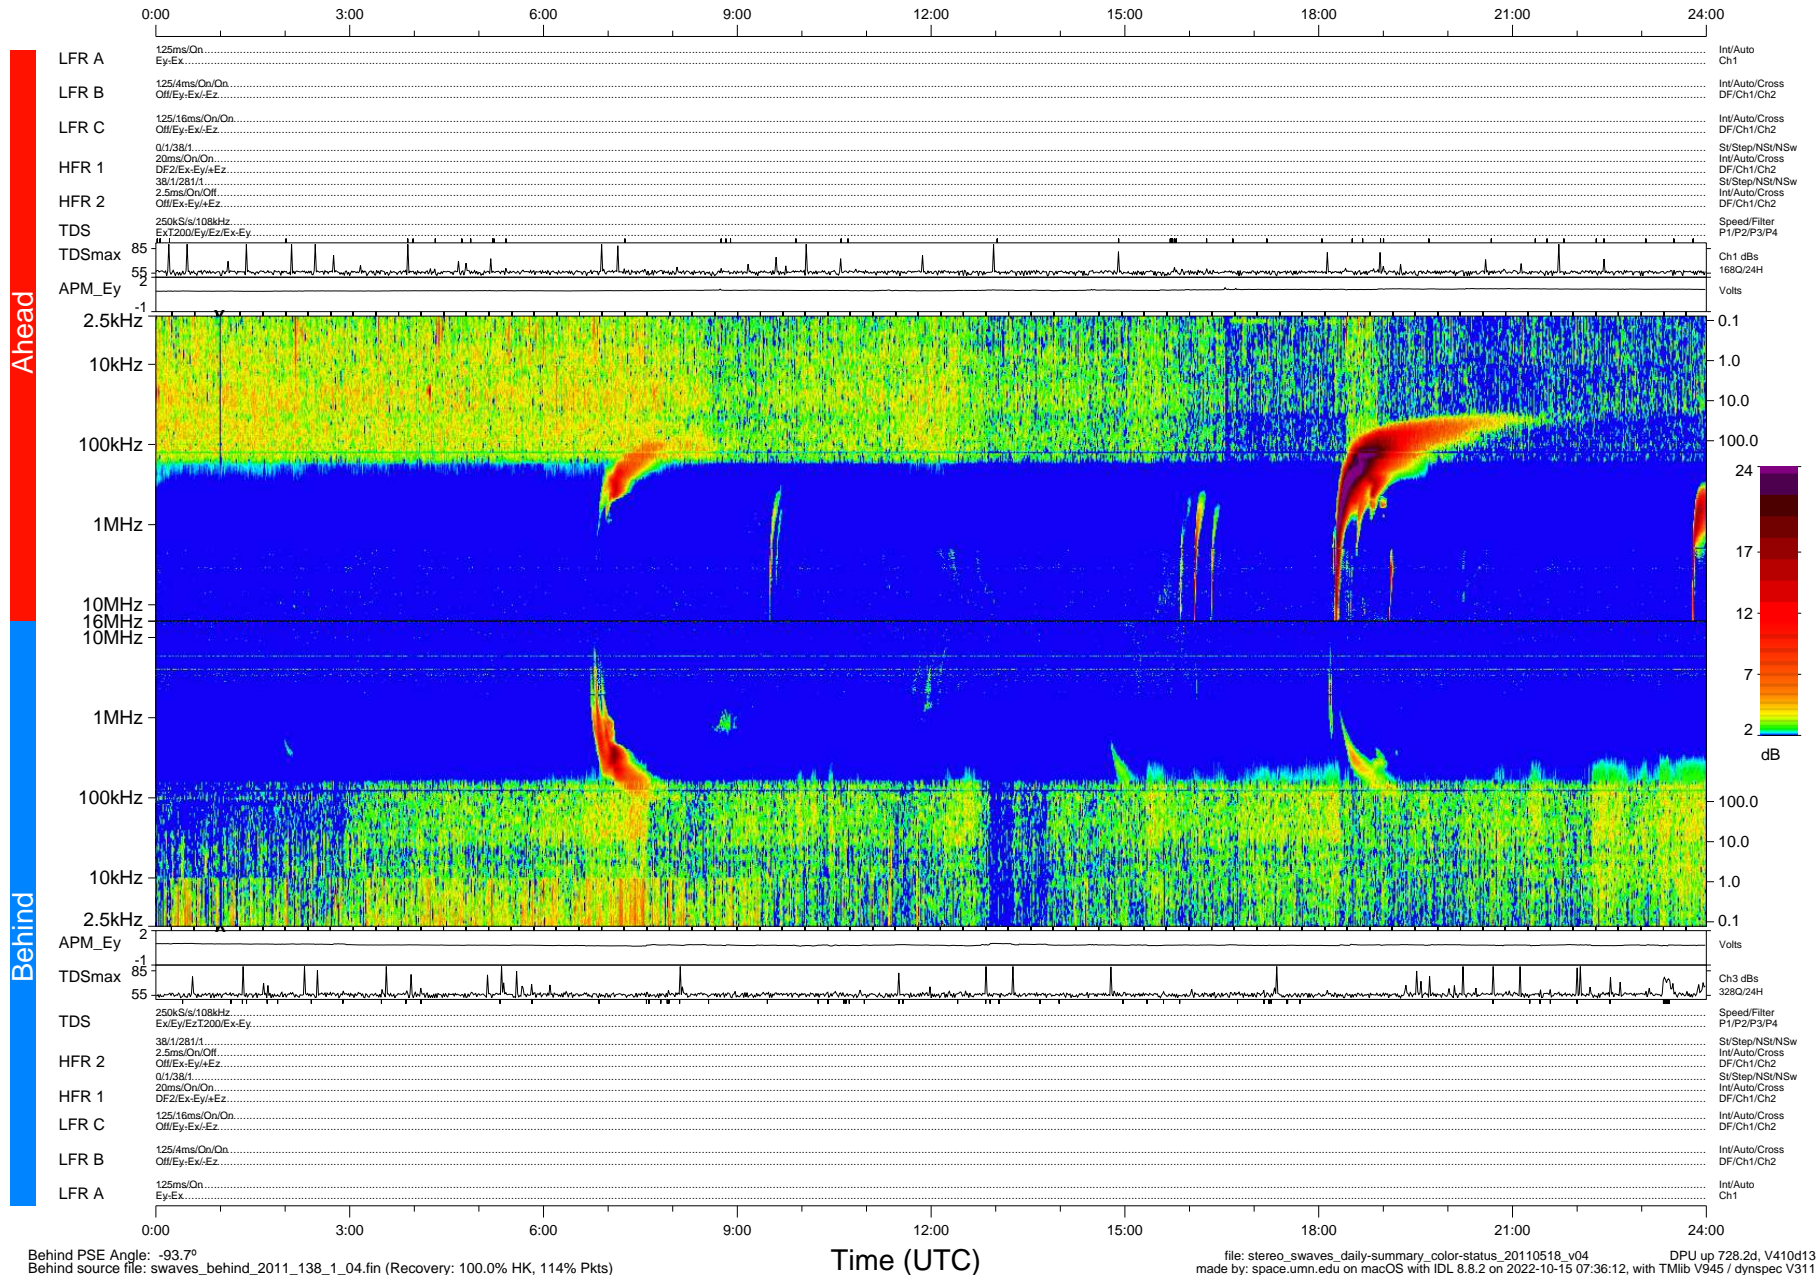

STEREO/WAVES Daily Summary - 18-May-2011 (DOY 138)

Ahead source file: swaves_ahead_2011_138_1_05.fin (Recovery: 100.0% HK, 90% Pkts)
Ahead PSE Angle: 93.0°

DPU up 652.4d, V410d12

Behind PSE Angle: -93.7°
Behind source file: swaves_behind_2011_138_1_04.fin (Recovery: 100.0% HK, 114% Pkts)