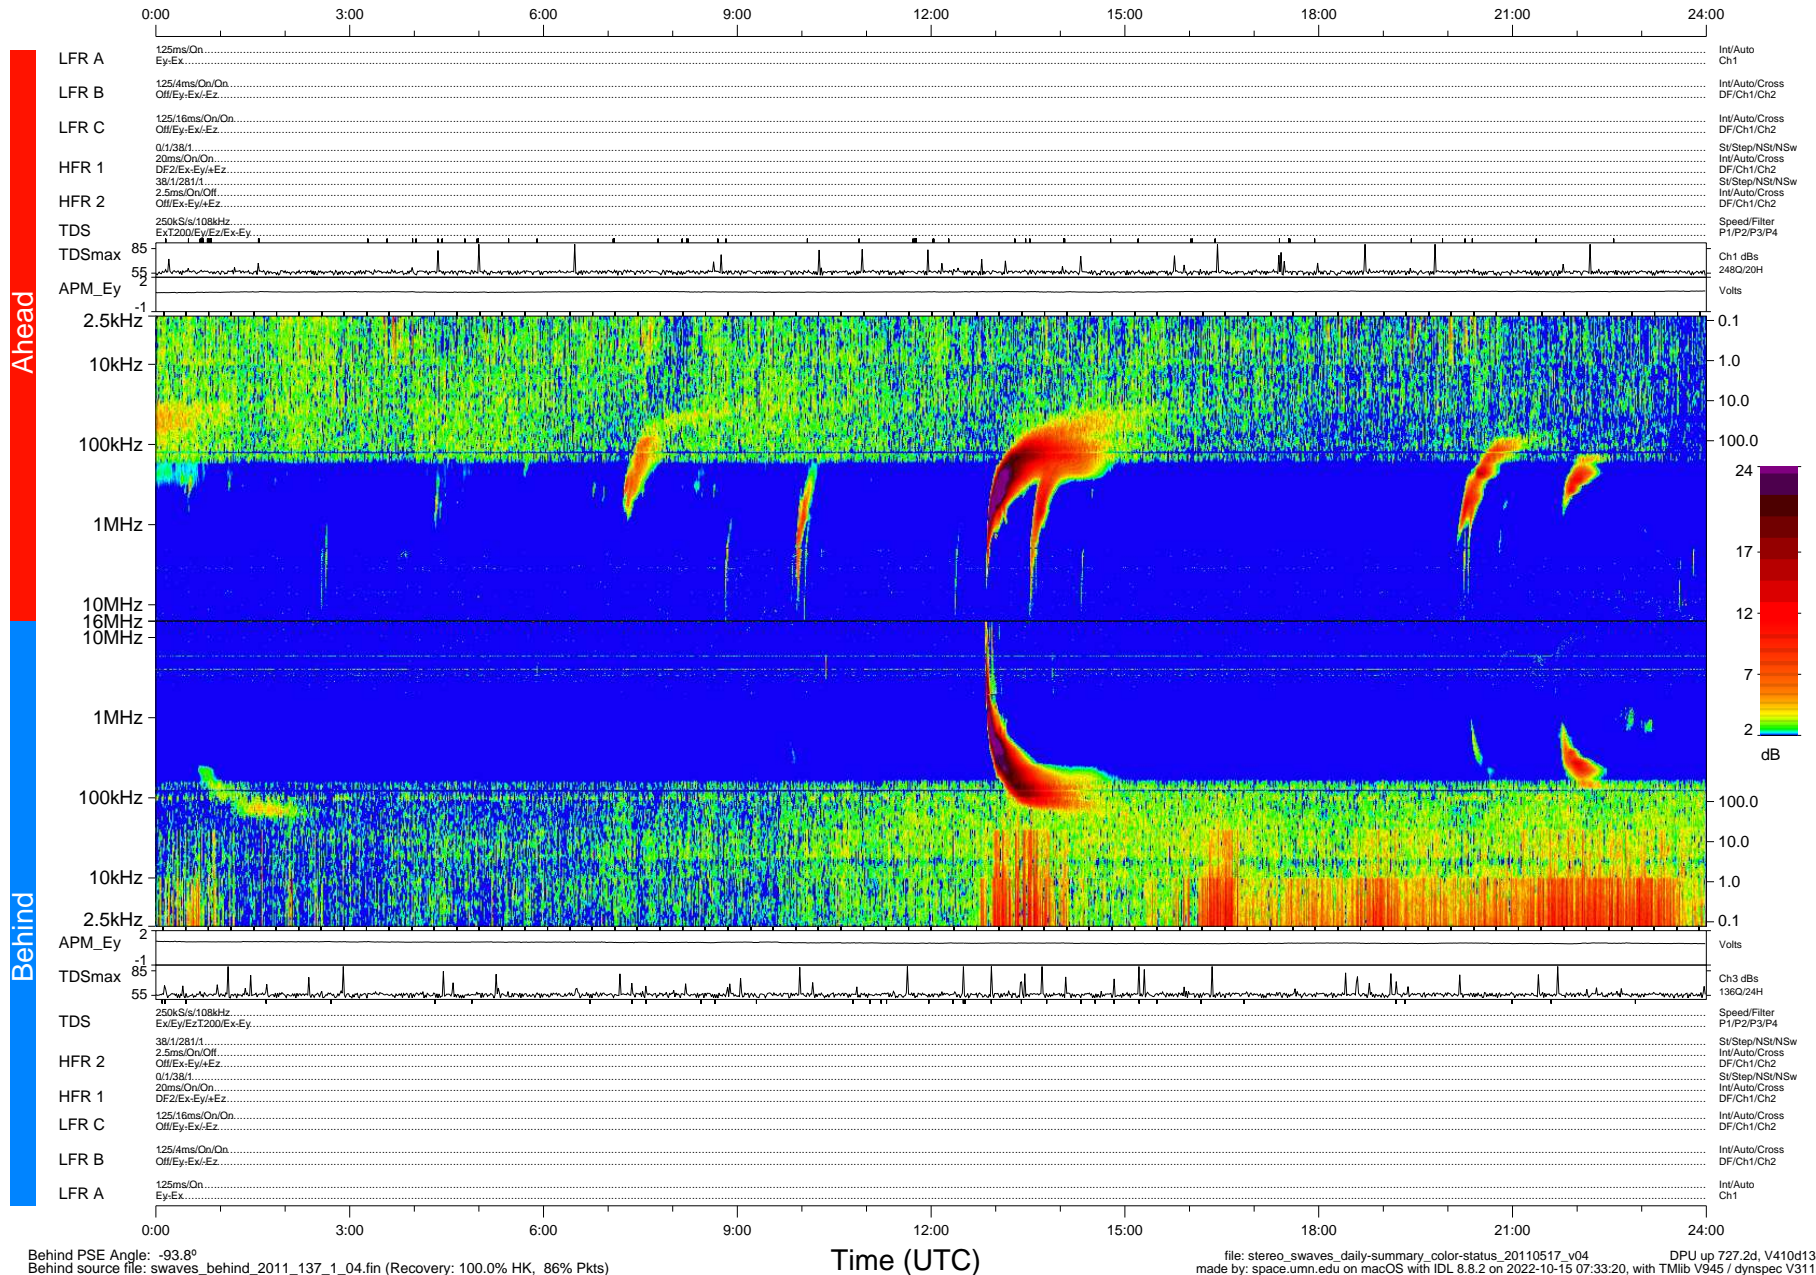

STEREO/WAVES Daily Summary - 17-May-2011 (DOY 137)

Ahead source file: swaves_ahead_2011_137_1_05.fin (Recovery: 100.0% HK, 102% Pkts)
Ahead PSE Angle: 92.8°

DPU up 651.4d, V410d12

Behind PSE Angle: -93.8°
Behind source file: swaves_behind_2011_137_1_04.fin (Recovery: 100.0% HK, 86% Pkts)

Time (UTC)