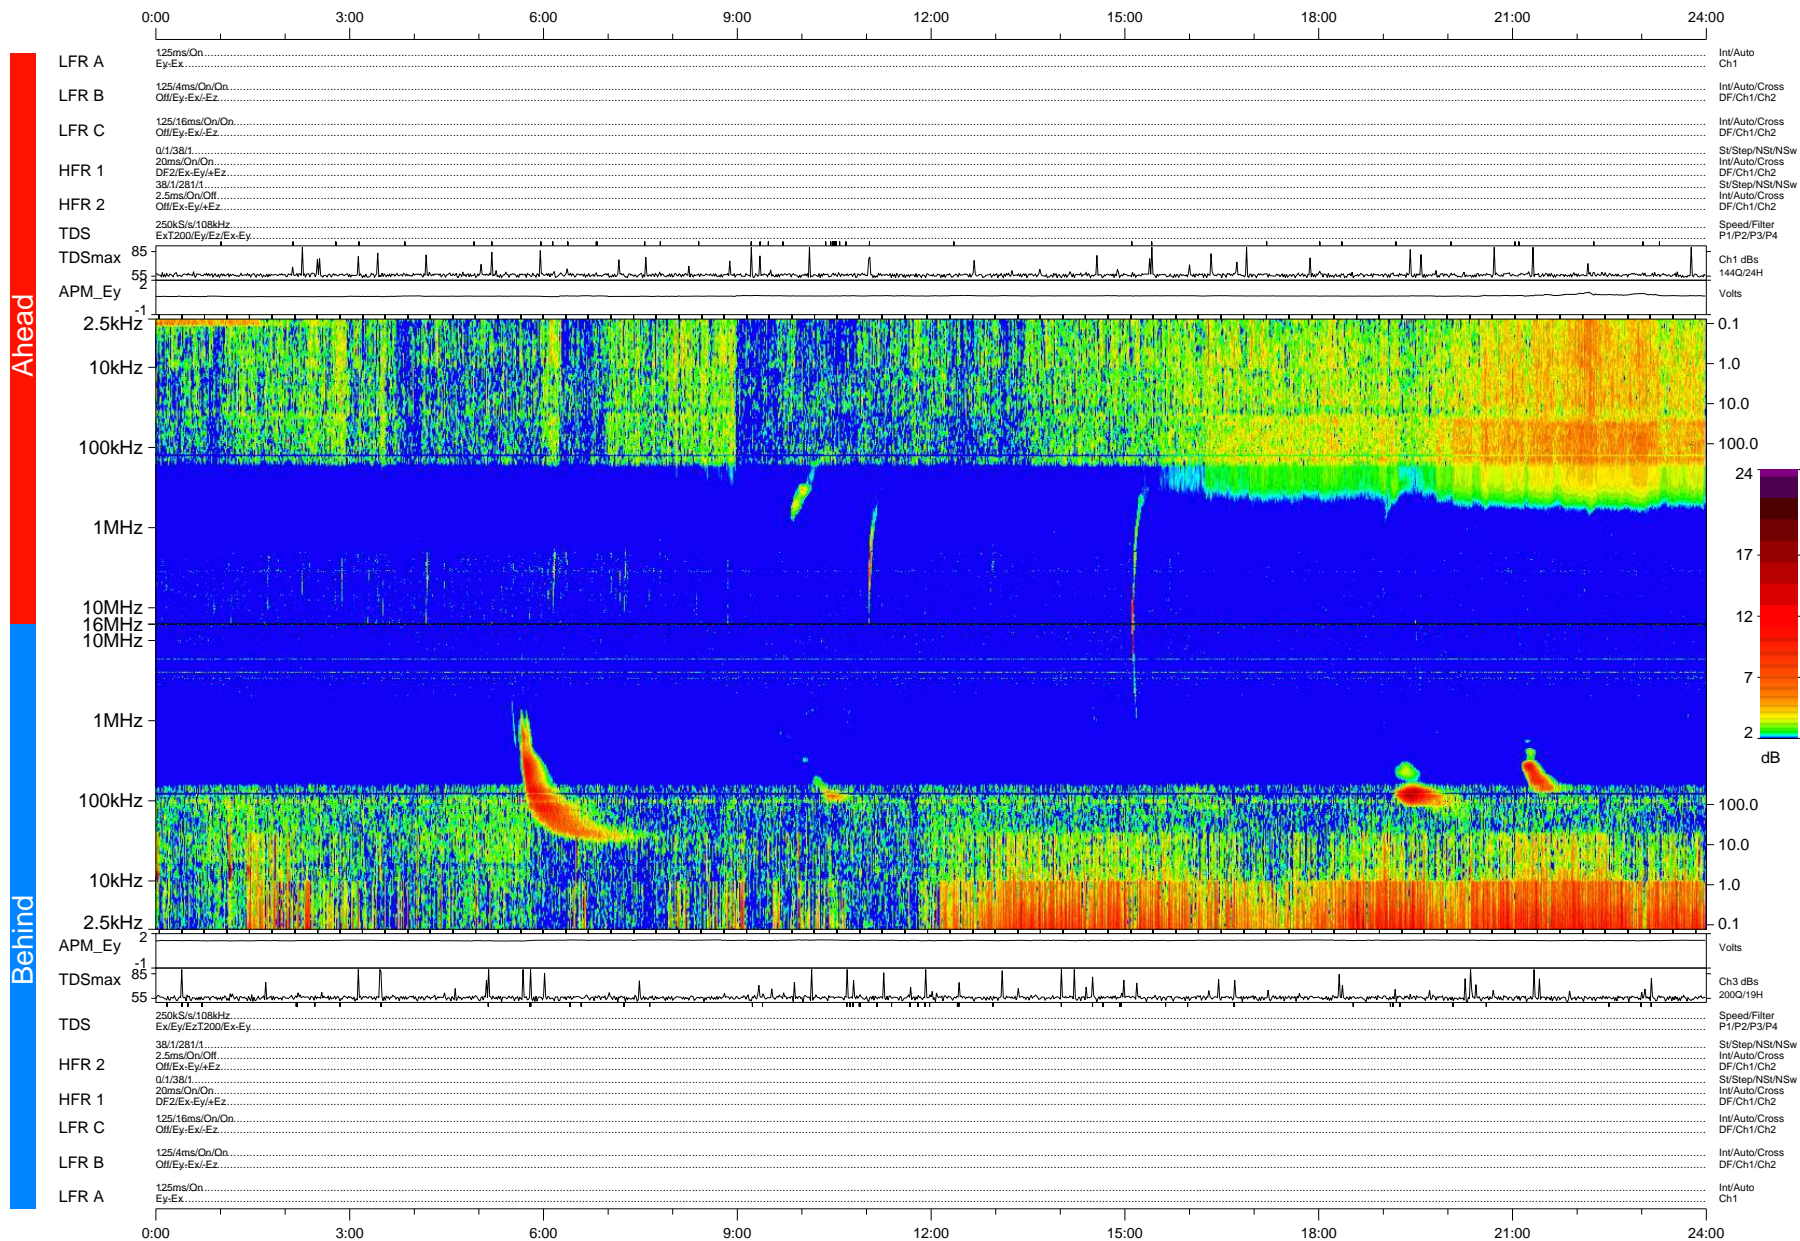

STEREO/WAVES Daily Summary - 25-Apr-2011 (DOY 115)

Ahead source file: swaves_ahead_2011_115_1_04.fin (Recovery: 100.0% HK, 87% Pkts)
Ahead PSE Angle: 91.0°

DPU up 629.4d, V410d12

Behind PSE Angle: -94.5°
Behind source file: swaves_behind_2011_115_1_06.fin (Recovery: 100.0% HK, 94% Pkts)

Time (UTC)