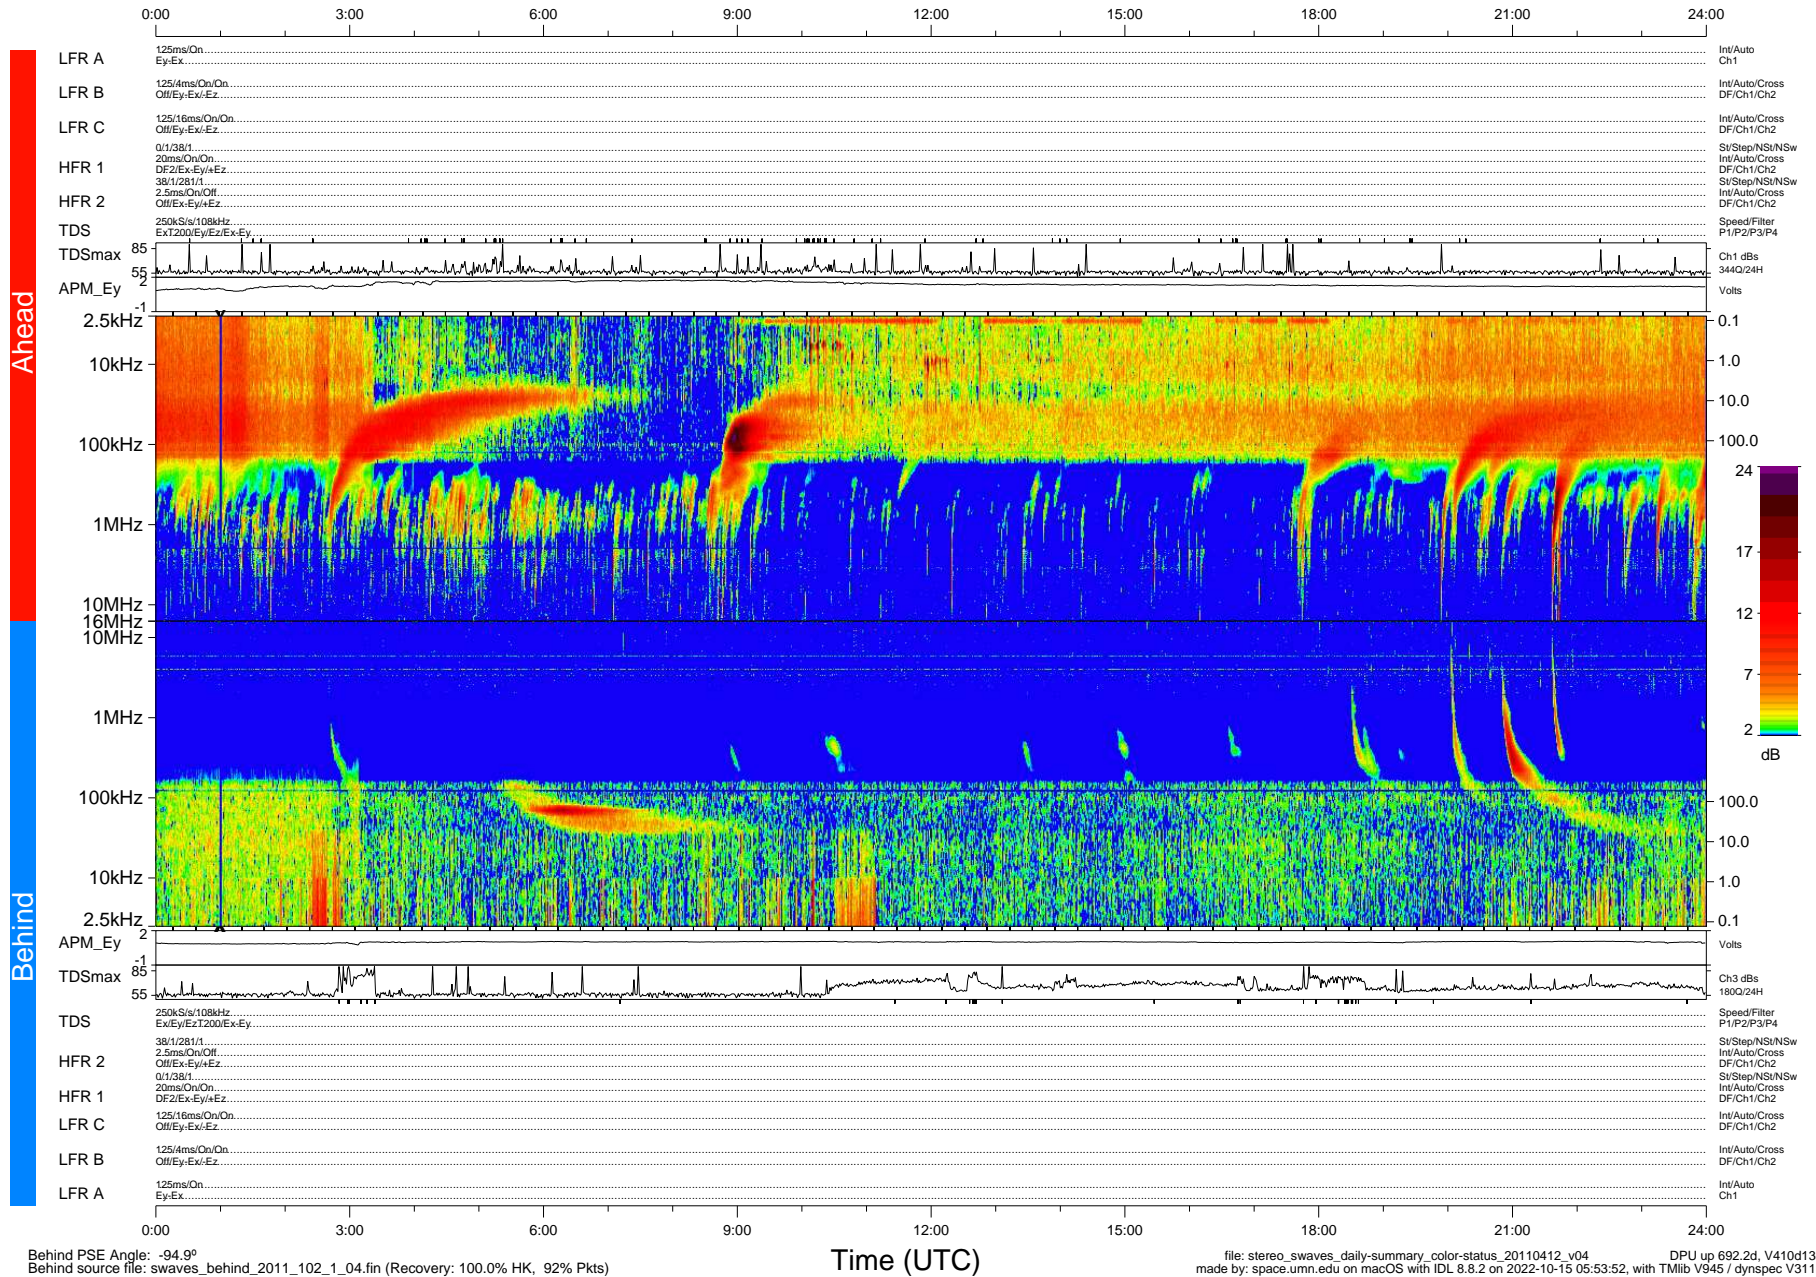

STEREO/WAVES Daily Summary - 12-Apr-2011 (DOY 102)

Ahead source file: swaves_ahead_2011_102_1_04.fin (Recovery: 100.0% HK, 116% Pkts)
Ahead PSE Angle: 89.9°

DPU up 616.4d, V410d12

Behind PSE Angle: -94.9°
Behind source file: swaves_behind_2011_102_1_04.fin (Recovery: 100.0% HK, 92% Pkts)

Time (UTC)