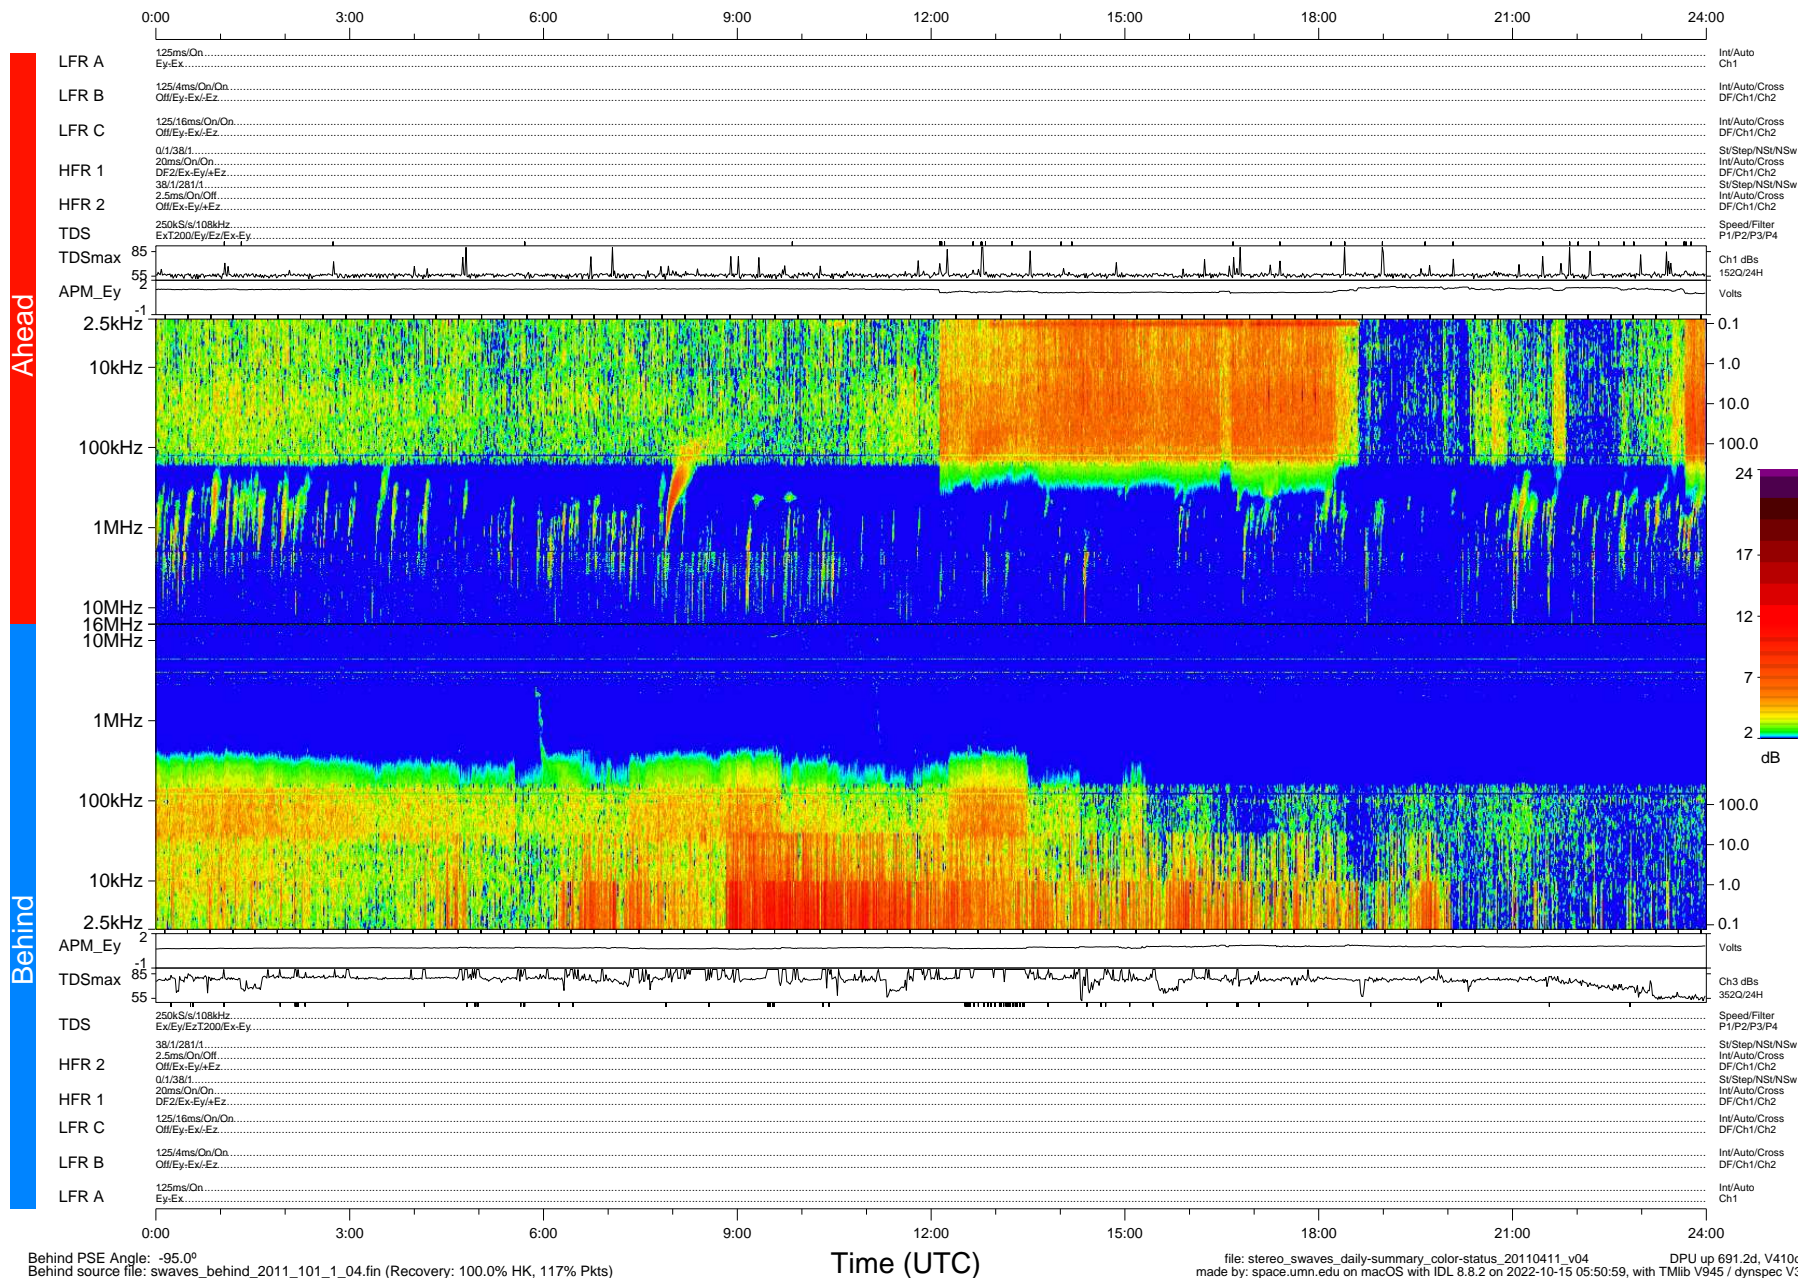

STEREO/WAVES Daily Summary - 11-Apr-2011 (DOY 101)

Ahead source file: swaves_ahead_2011_101_1_04.fin (Recovery: 100.0% HK, 88% Pkts)
Ahead PSE Angle: 89.8°

DPU up 615.4d, V410d12

Behind PSE Angle: -95.0°
Behind source file: swaves_behind_2011_101_1_04.fin (Recovery: 100.0% HK, 117% Pkts)

Time (UTC)