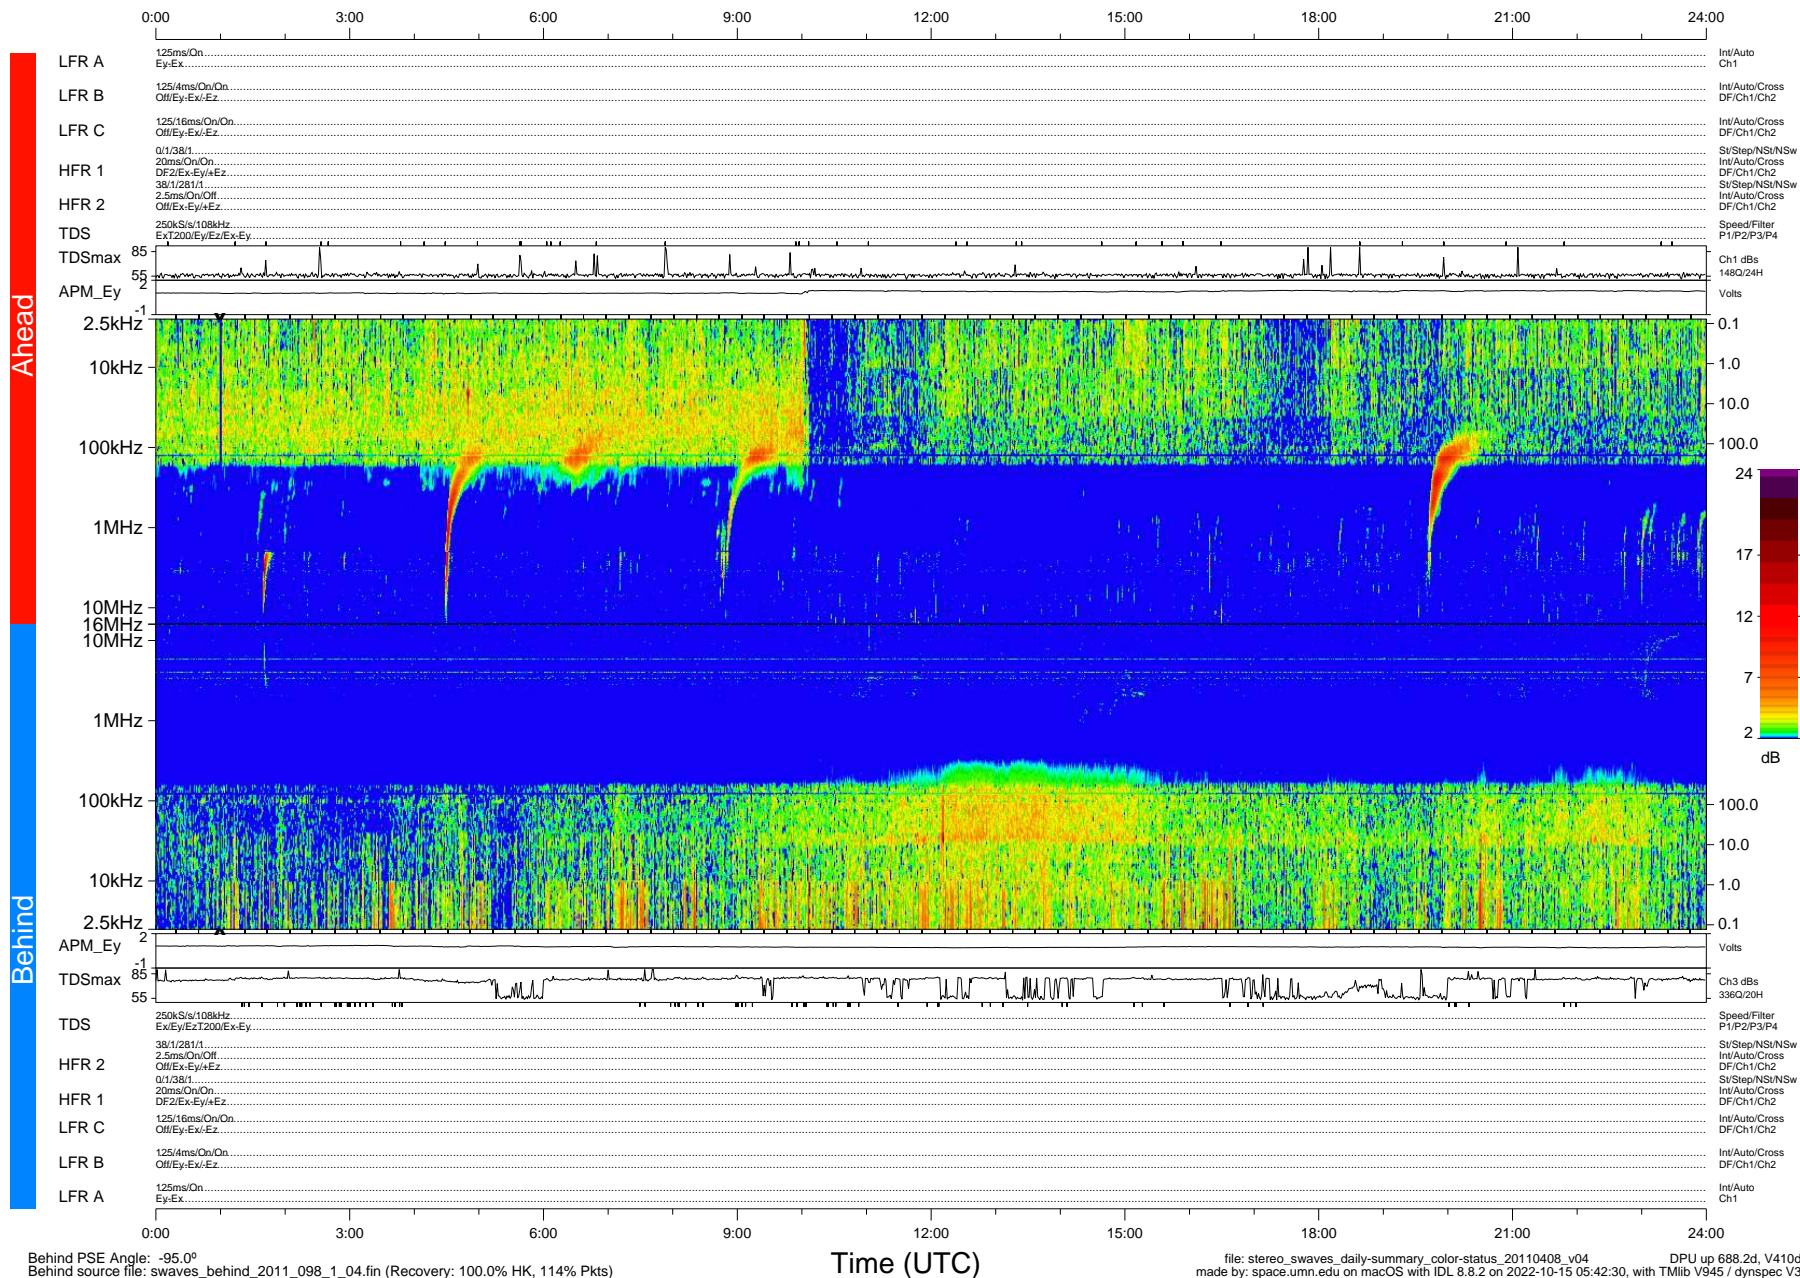

STEREO/WAVES Daily Summary - 08-Apr-2011 (DOY 098)

Ahead source file: swaves_ahead_2011_098_1_04.fin (Recovery: 100.0% HK, 87% Pkts)
Ahead PSE Angle: 89.6°

DPU up 612.4d, V410d12

Behind PSE Angle: -95.0°
Behind source file: swaves_behind_2011_098_1_04.fin (Recovery: 100.0% HK, 114% Pkts)