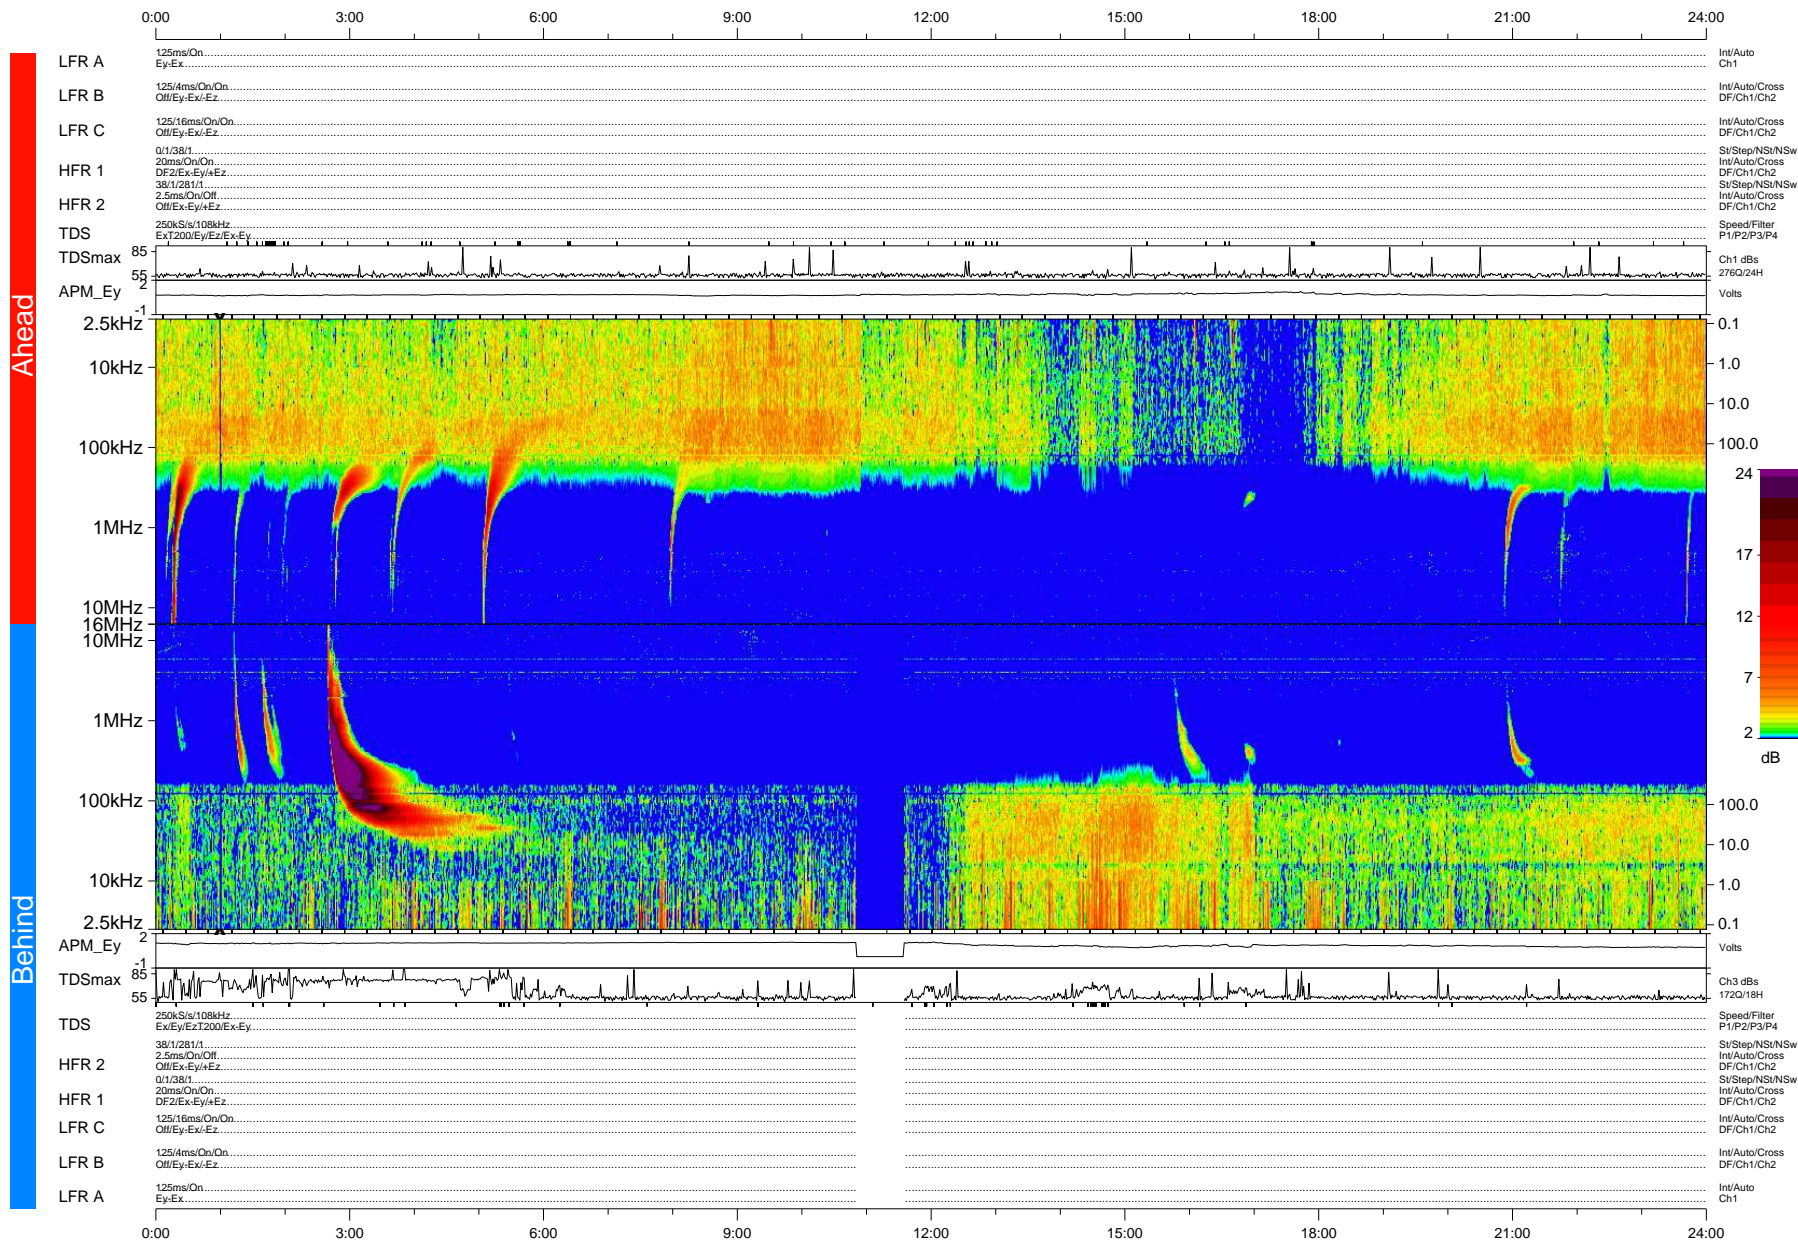

STEREO/WAVES Daily Summary - 04-Apr-2011 (DOY 094)

Ahead source file: swaves_ahead_2011_094_1_04.fin (Recovery: 100.0% HK, 106% Pkts)
Ahead PSE Angle: 89.3°

DPU up 608.4d, V410d12

Behind PSE Angle: -95.1°
Behind source file: swaves_behind_2011_094_1_04.fin (Recovery: 96.9% HK, 88% Pkts)

Time (UTC)