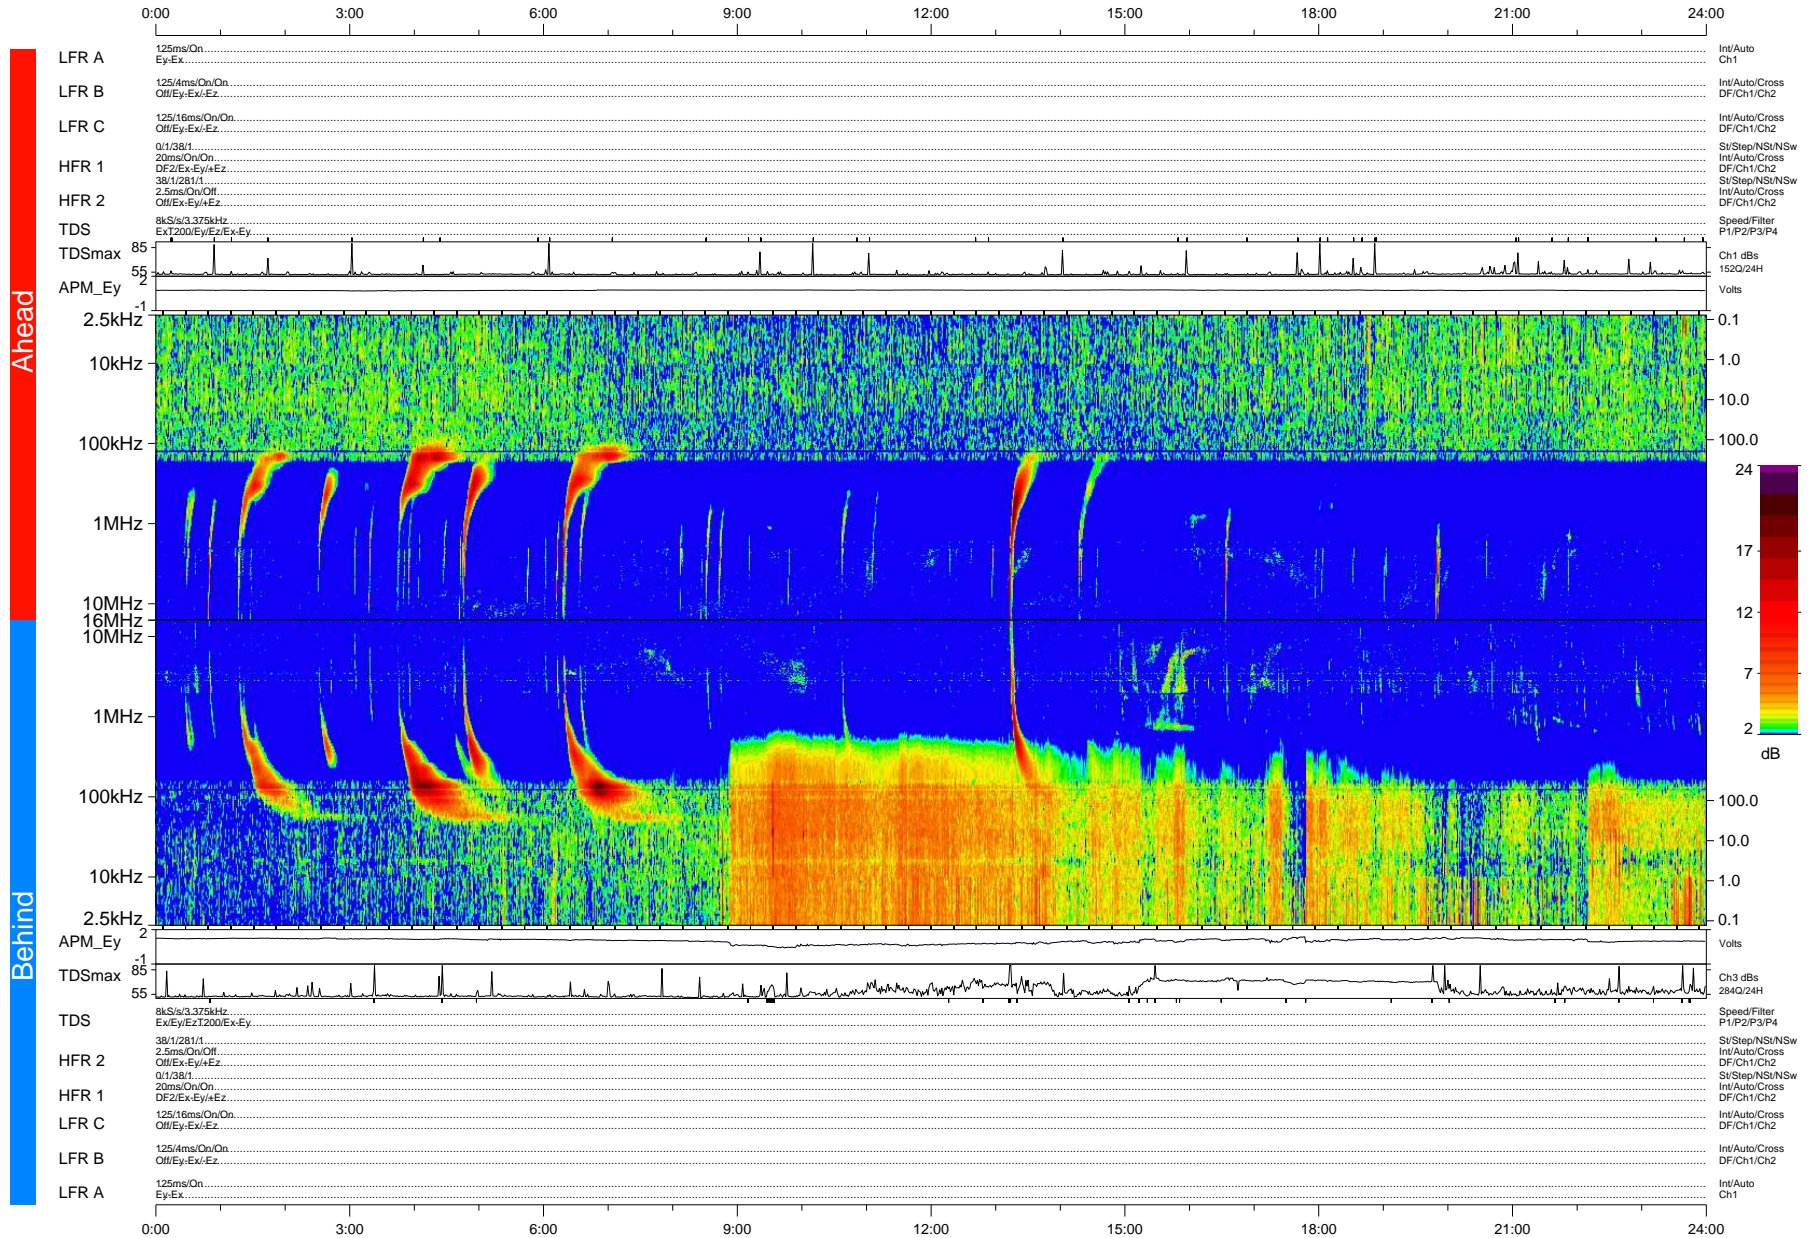

STEREO/WAVES Daily Summary - 28-Mar-2011 (DOY 087)

Ahead source file: swaves_ahead_2011_087_1_04.fin (Recovery: 100.0% HK, 87% Pkts)
Ahead PSE Angle: 88.8°

DPU up 601.4d, V410d12a25

Behind PSE Angle: -95.2°
Behind source file: swaves_behind_2011_087_1_06.fin (Recovery: 100.0% HK, 106% Pkts)

Time (UTC)