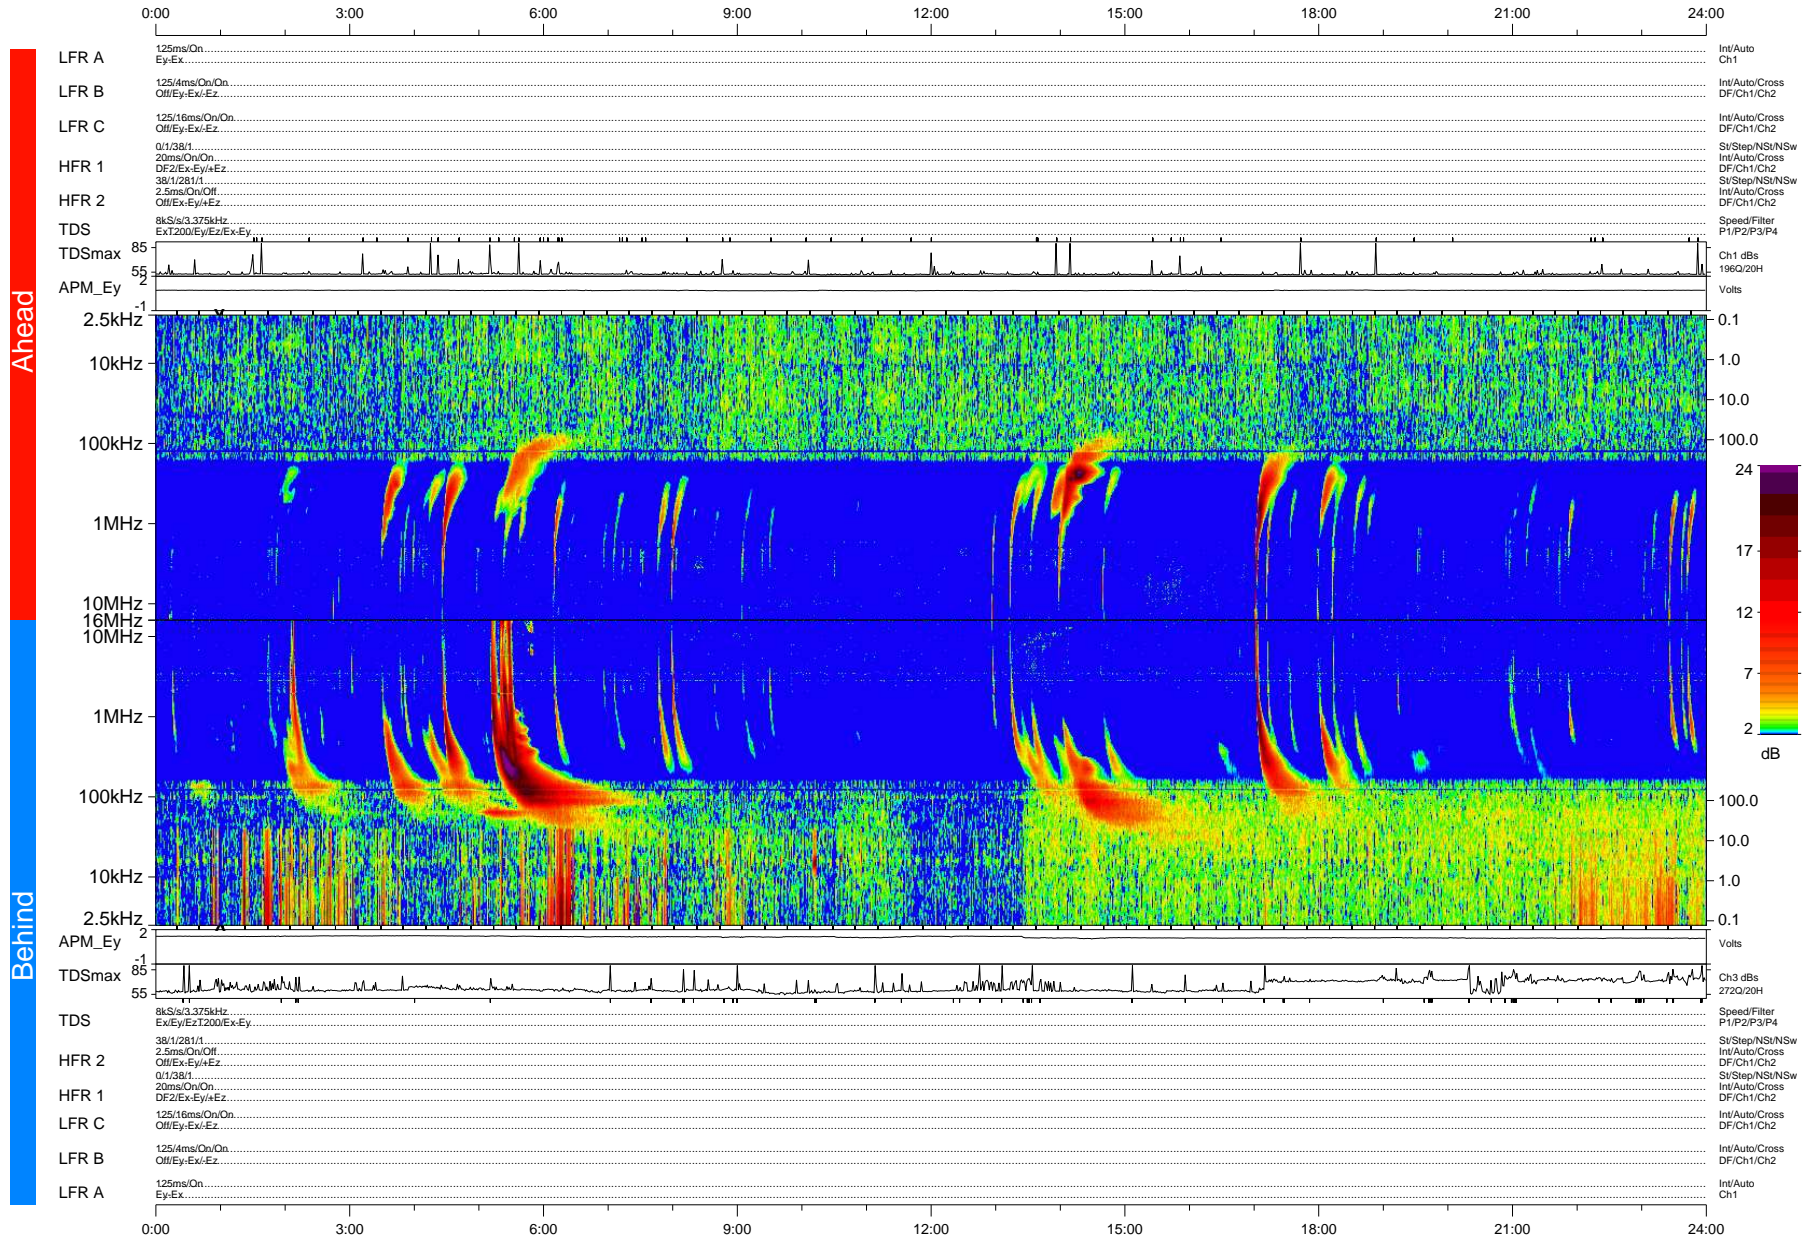

STEREO/WAVES Daily Summary - 27-Mar-2011 (DOY 086)

Ahead source file: swaves_ahead_2011_086_1_04.fin (Recovery: 100.0% HK, 93% Pkts)
Ahead PSE Angle: 88.8°

DPU up 600.4d, V410d12a25

Behind PSE Angle: -95.2°
Behind source file: swaves_behind_2011_086_1_04.fin (Recovery: 100.0% HK, 104% Pkts)

Time (UTC)