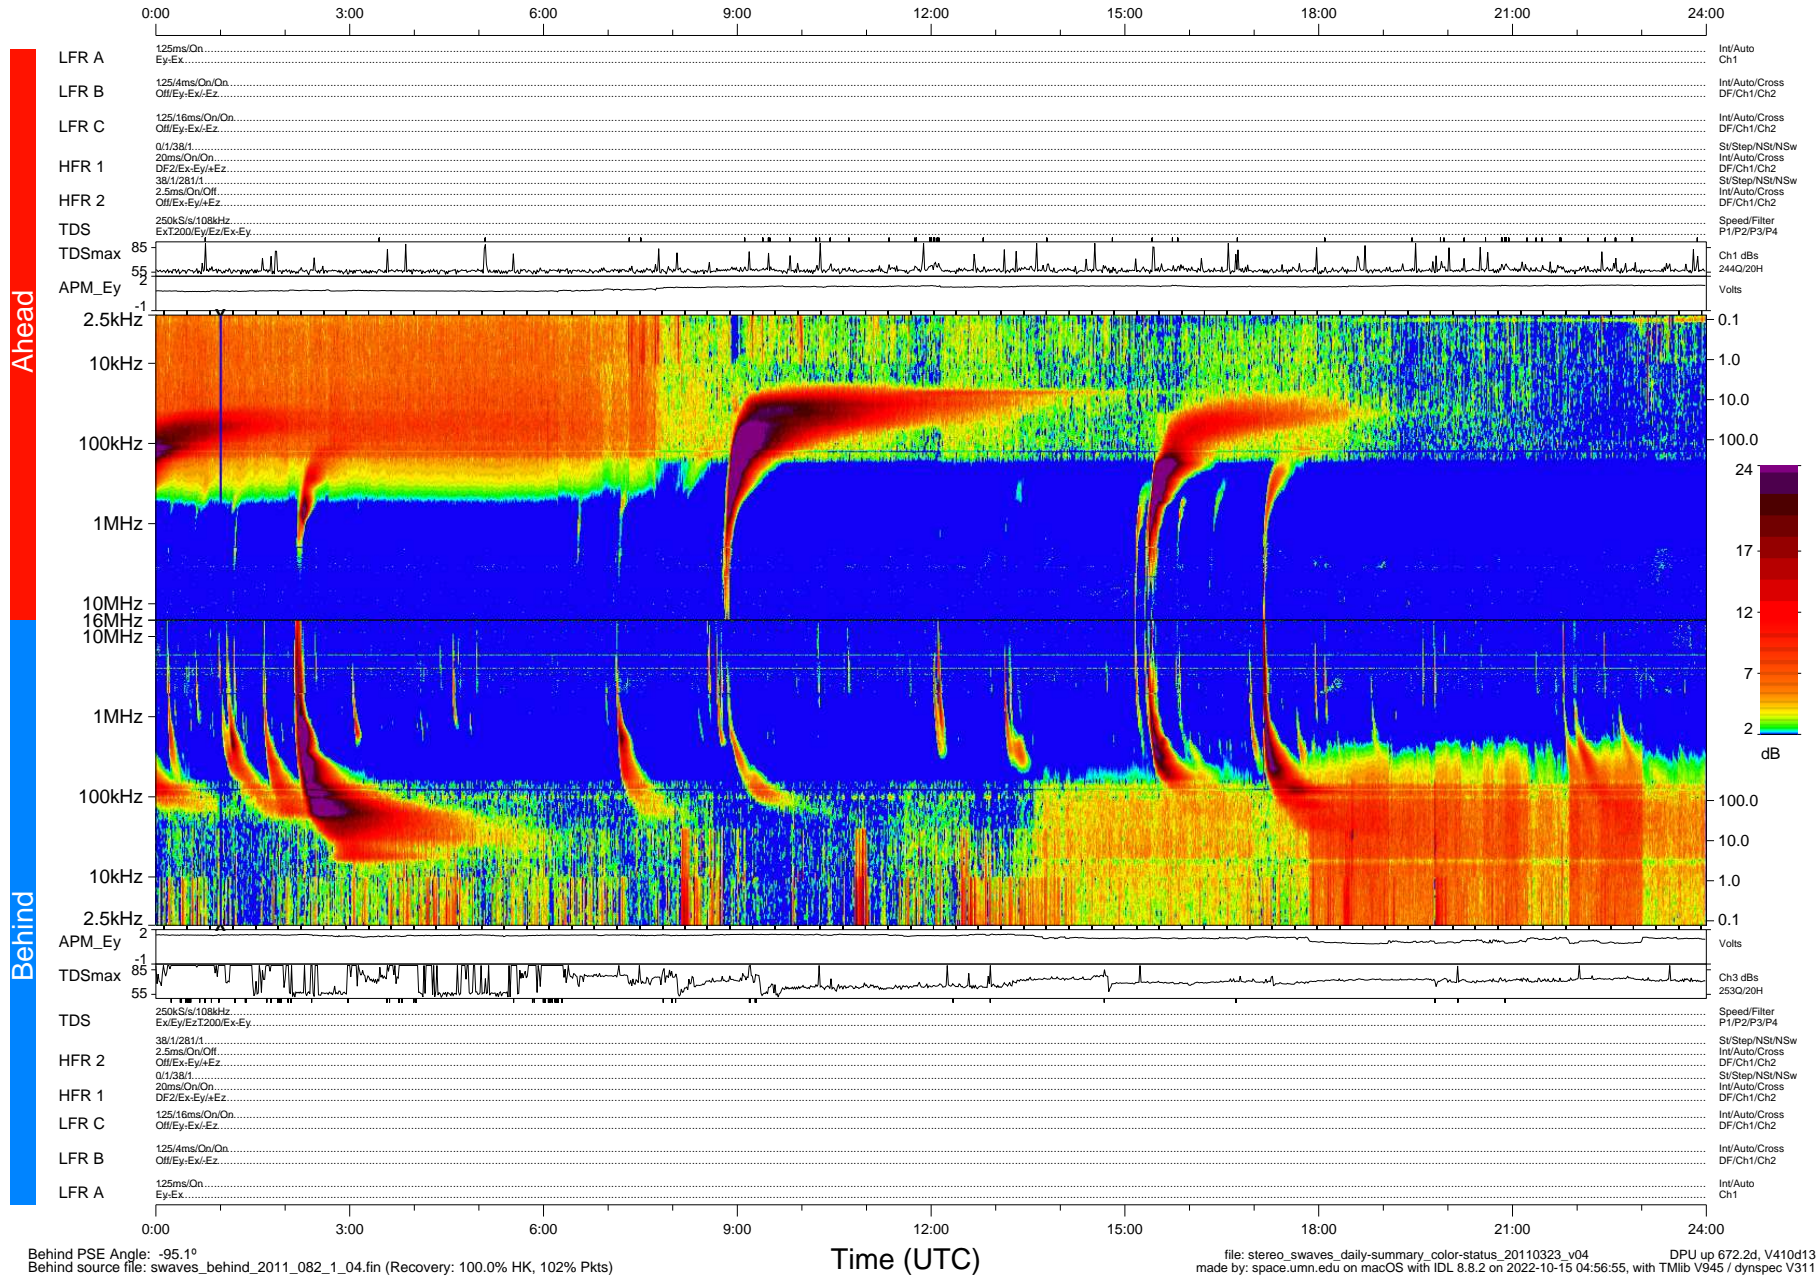

STEREO/WAVES Daily Summary - 23-Mar-2011 (DOY 082)

Ahead source file: swaves_ahead_2011_082_1_05.fin (Recovery: 100.0% HK, 101% Pkts)
Ahead PSE Angle: 88.5°

DPU up 596.4d, V410d12

Behind PSE Angle: -95.1°
Behind source file: swaves_behind_2011_082_1_04.fin (Recovery: 100.0% HK, 102% Pkts)