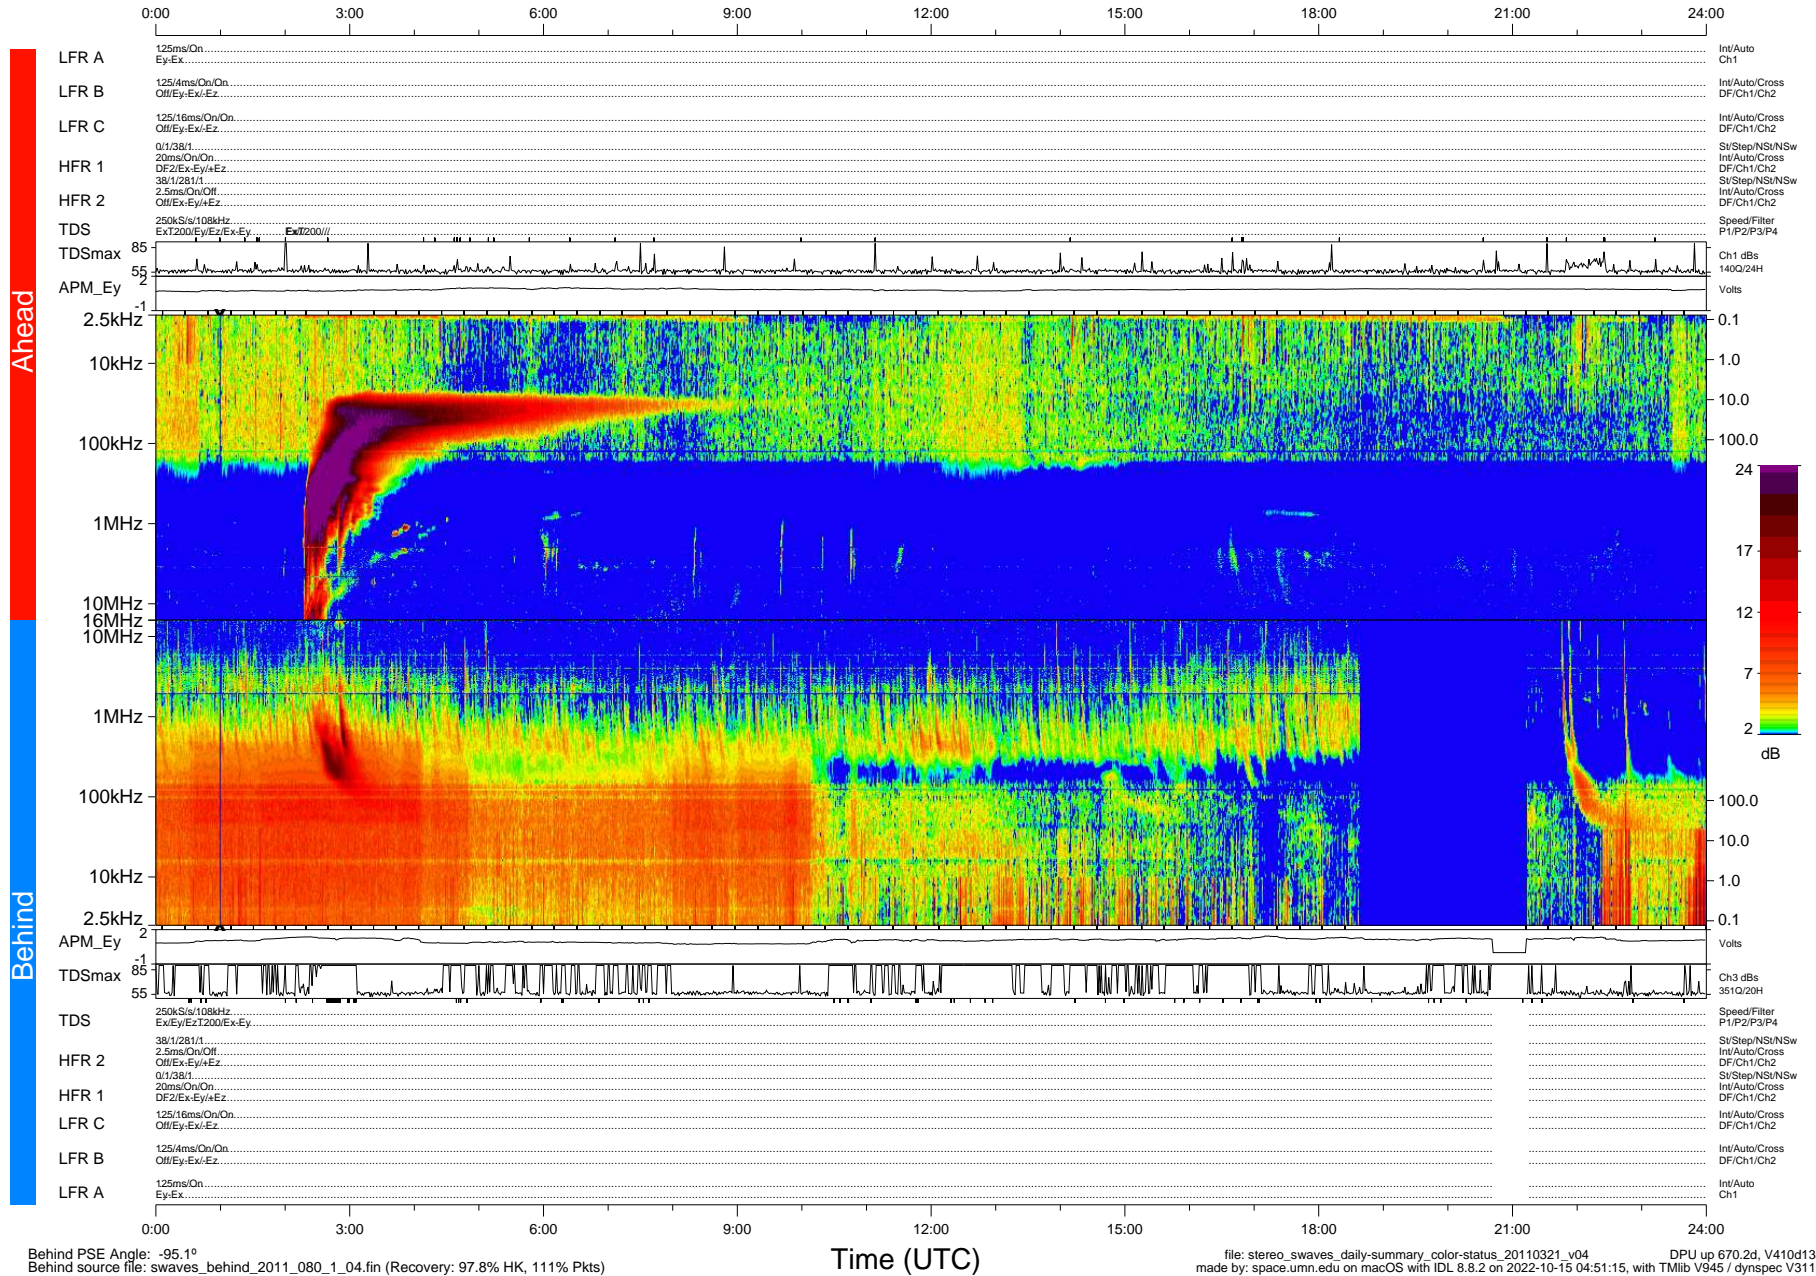

STEREO/WAVES Daily Summary - 21-Mar-2011 (DOY 080)

Ahead source file: swaves_ahead_2011_080_1_05.fin (Recovery: 100.0% HK, 85% Pkts)
Ahead PSE Angle: 88.4°

DPU up 594.4d, V410d12

Behind PSE Angle: -95.1°
Behind source file: swaves_behind_2011_080_1_04.fin (Recovery: 97.8% HK, 111% Pkts)

Time (UTC)