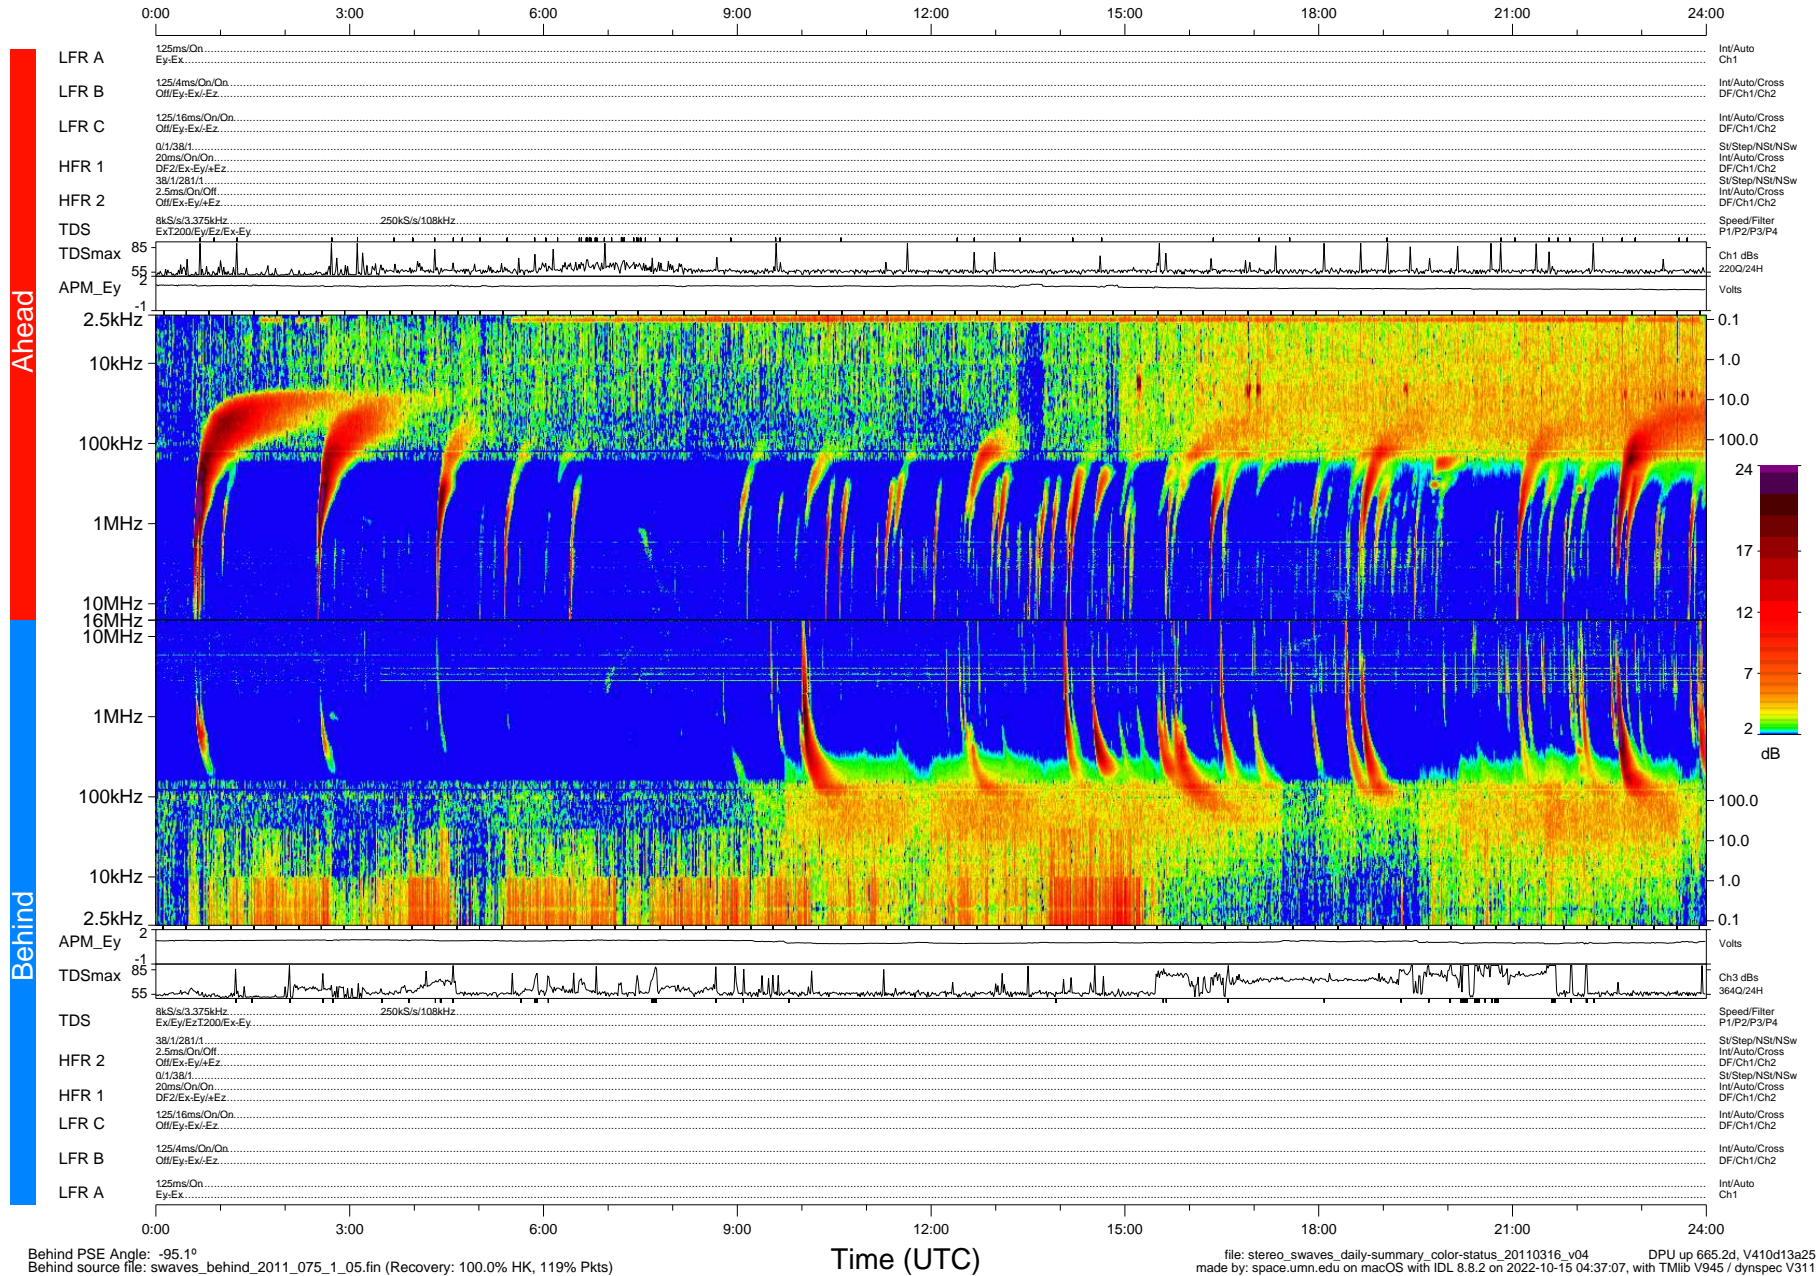

STEREO/WAVES Daily Summary - 16-Mar-2011 (DOY 075)

Ahead source file: swaves_ahead_2011_075_1_04.fin (Recovery: 100.0% HK, 98% Pkts)
Ahead PSE Angle: 88.1°

DPU up 589.4d, V410d12a25

Behind PSE Angle: -95.1°
Behind source file: swaves_behind_2011_075_1_05.fin (Recovery: 100.0% HK, 119% Pkts)