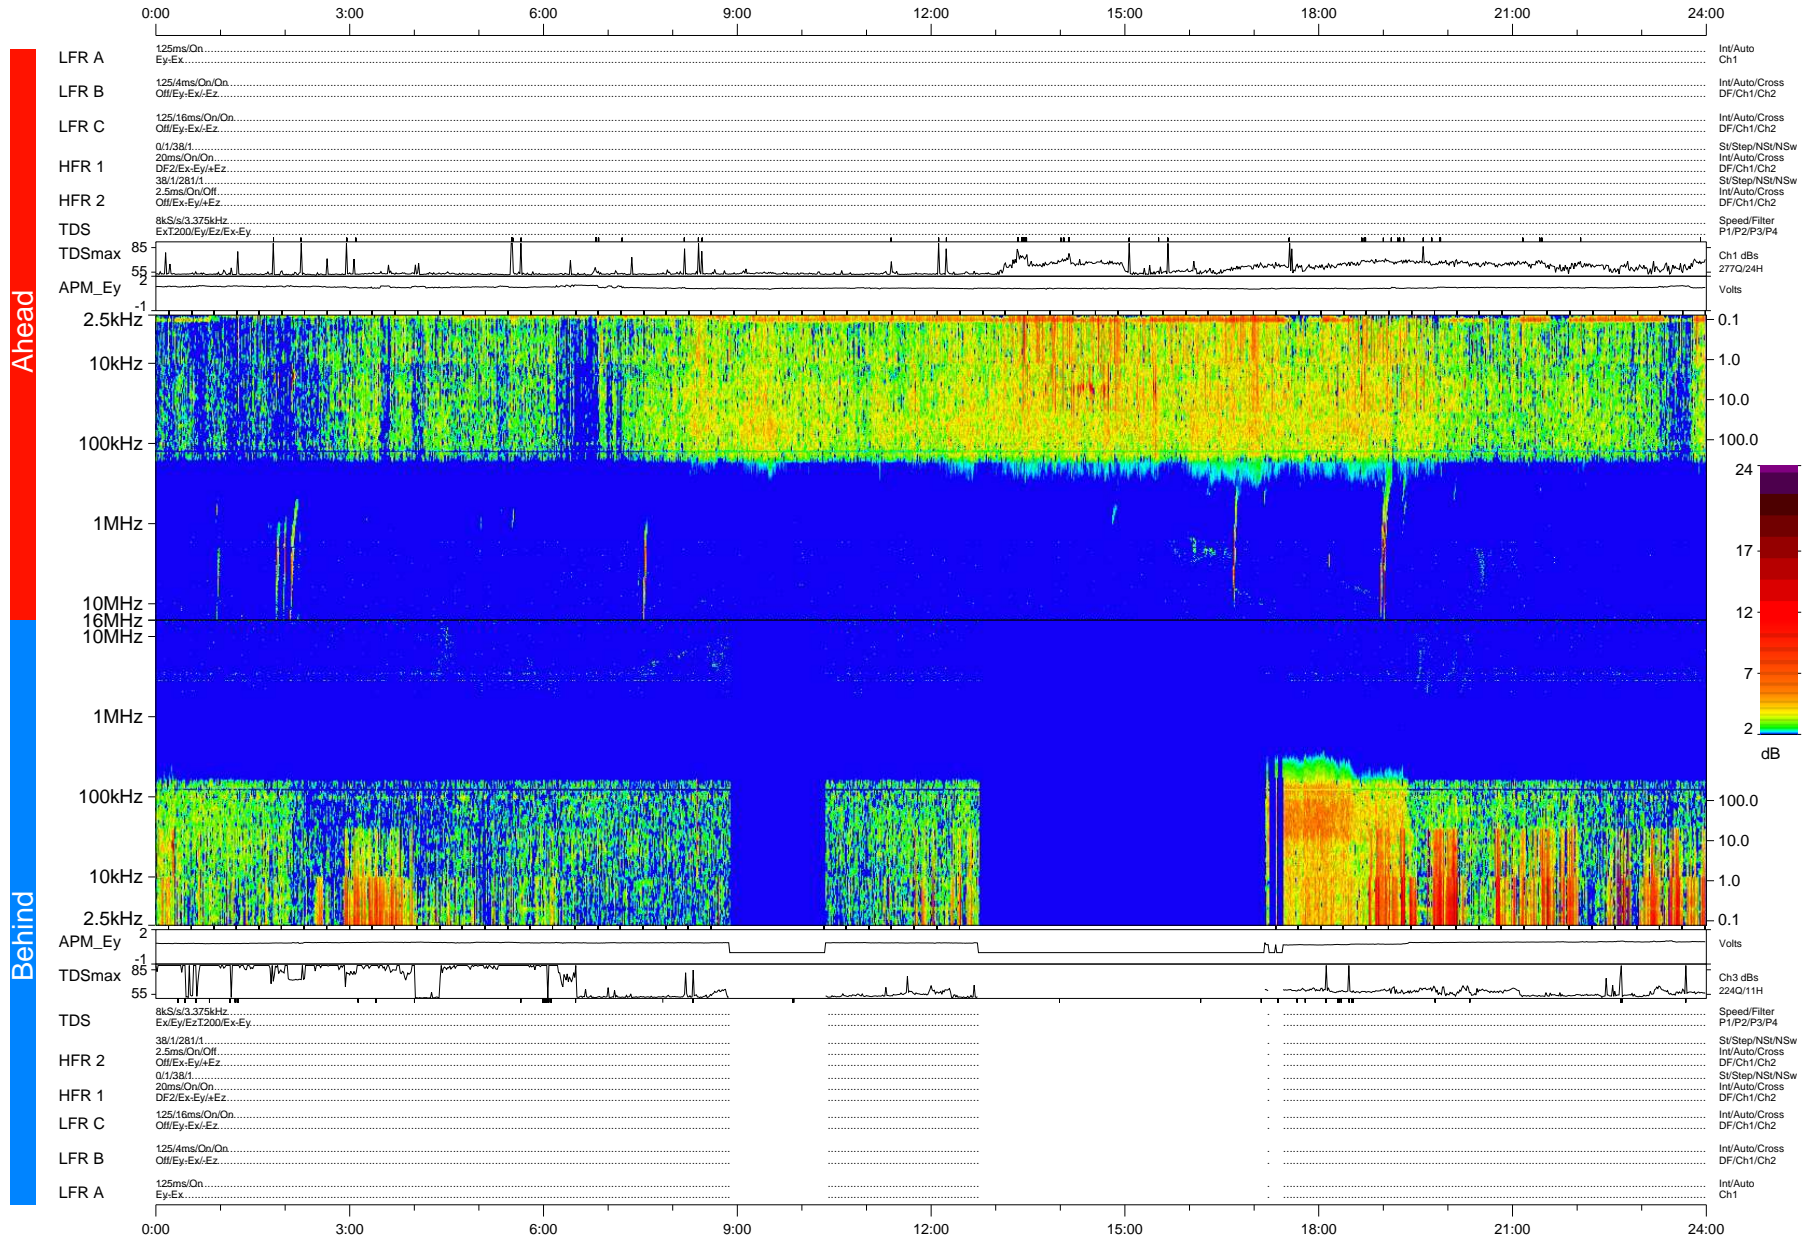

STEREO/WAVES Daily Summary - 14-Mar-2011 (DOY 073)

Ahead source file: swaves_ahead_2011_073_1_04.fin (Recovery: 100.0% HK, 106% Pkts)
 Ahead PSE Angle: 88.0°

DPU up 587.4d, V410d12a25

Behind PSE Angle: -95.1°
 Behind source file: swaves_behind_2011_073_1_05.fin (Recovery: 74.5% HK, 81% Pkts)

Time (UTC)

file: stereo_swaves_daily-summary_color-status_20110314_v04
 made by: space.umn.edu on macOS with IDL 8.8.2 on 2022-10-15 04:31:31, with Tmlib V945 / dynspec V311

DPU up 663.2d, V410d13a25