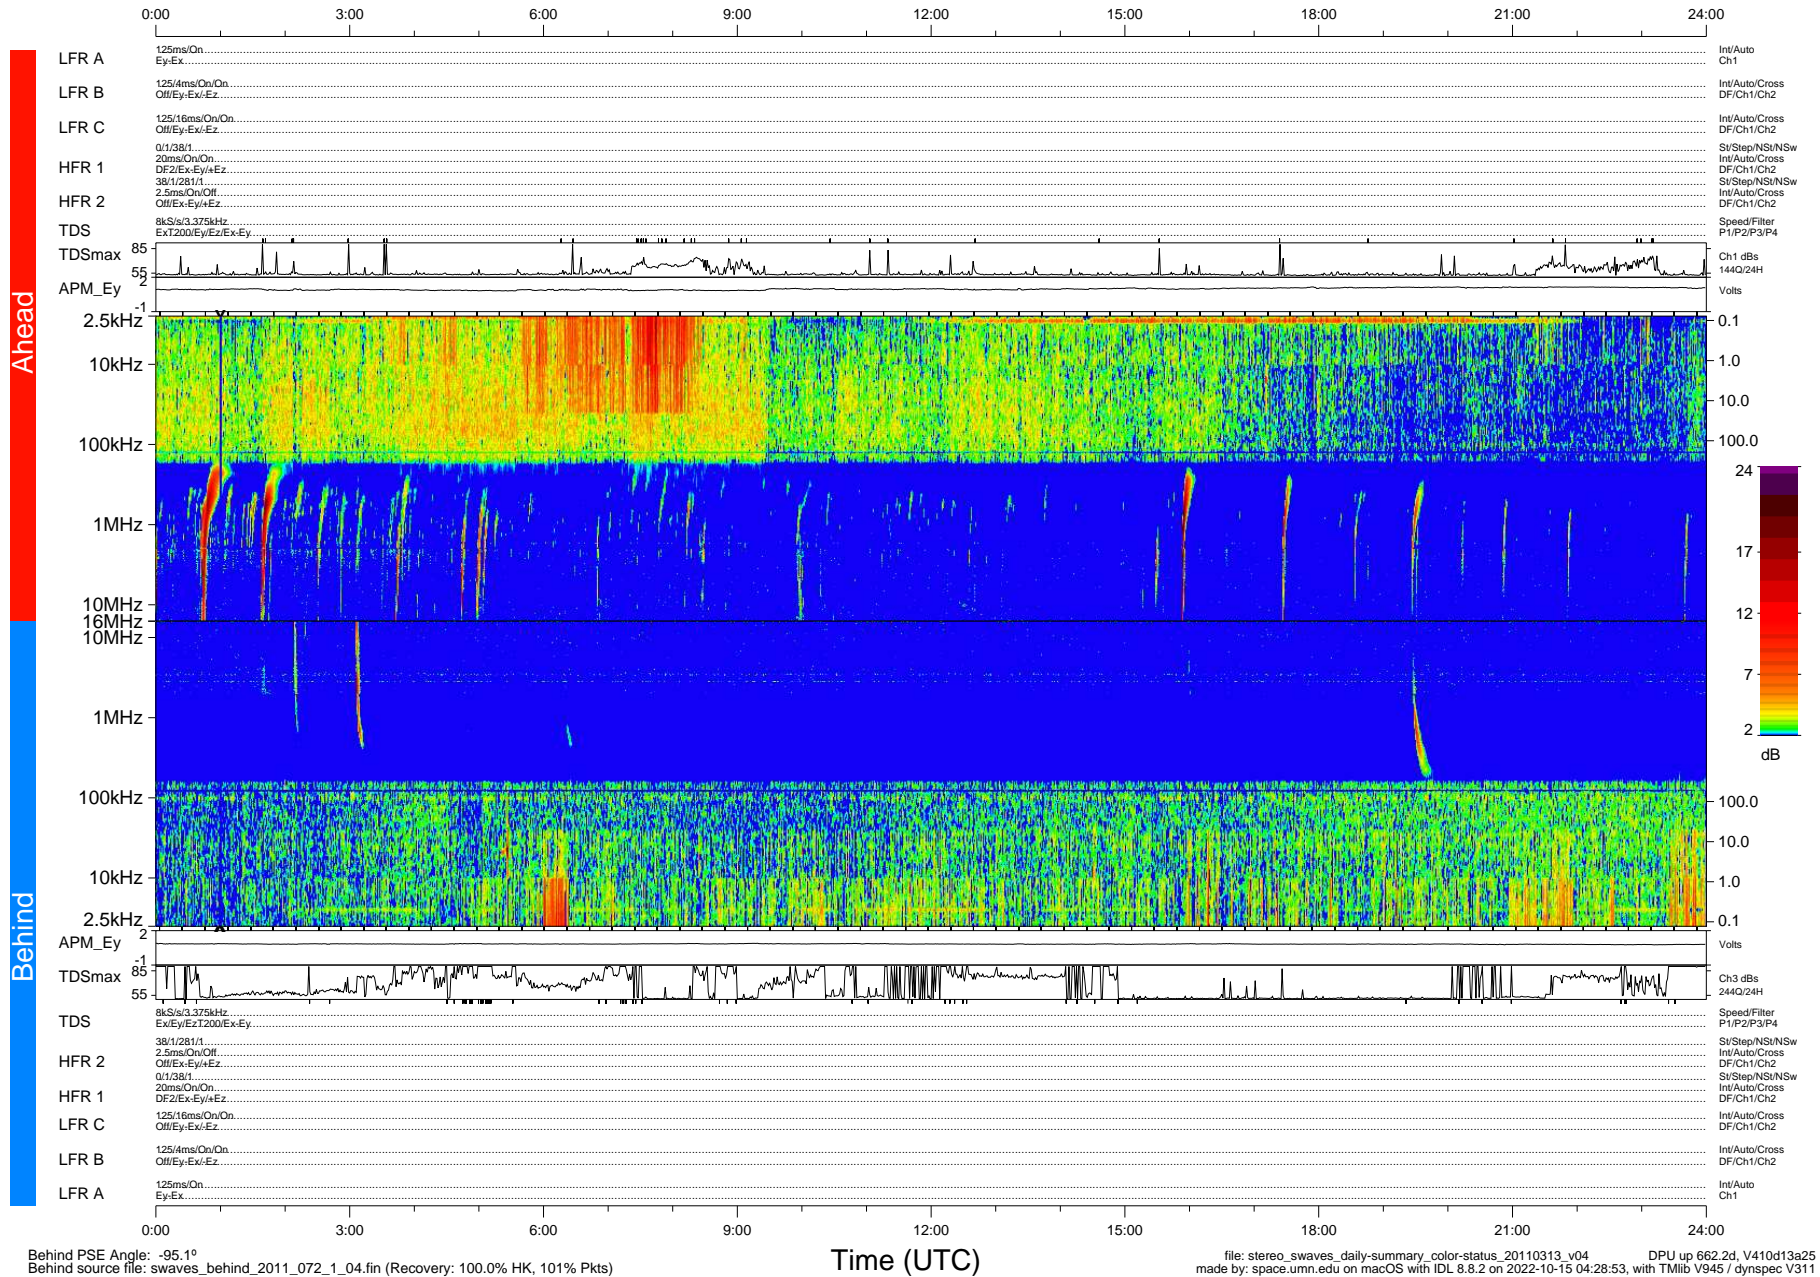

STEREO/WAVES Daily Summary - 13-Mar-2011 (DOY 072)

Ahead source file: swaves_ahead_2011_072_1_04.fin (Recovery: 100.0% HK, 86% Pkts)
Ahead PSE Angle: 87.9°

DPU up 586.4d, V410d12a25

Behind PSE Angle: -95.1°
Behind source file: swaves_behind_2011_072_1_04.fin (Recovery: 100.0% HK, 101% Pkts)