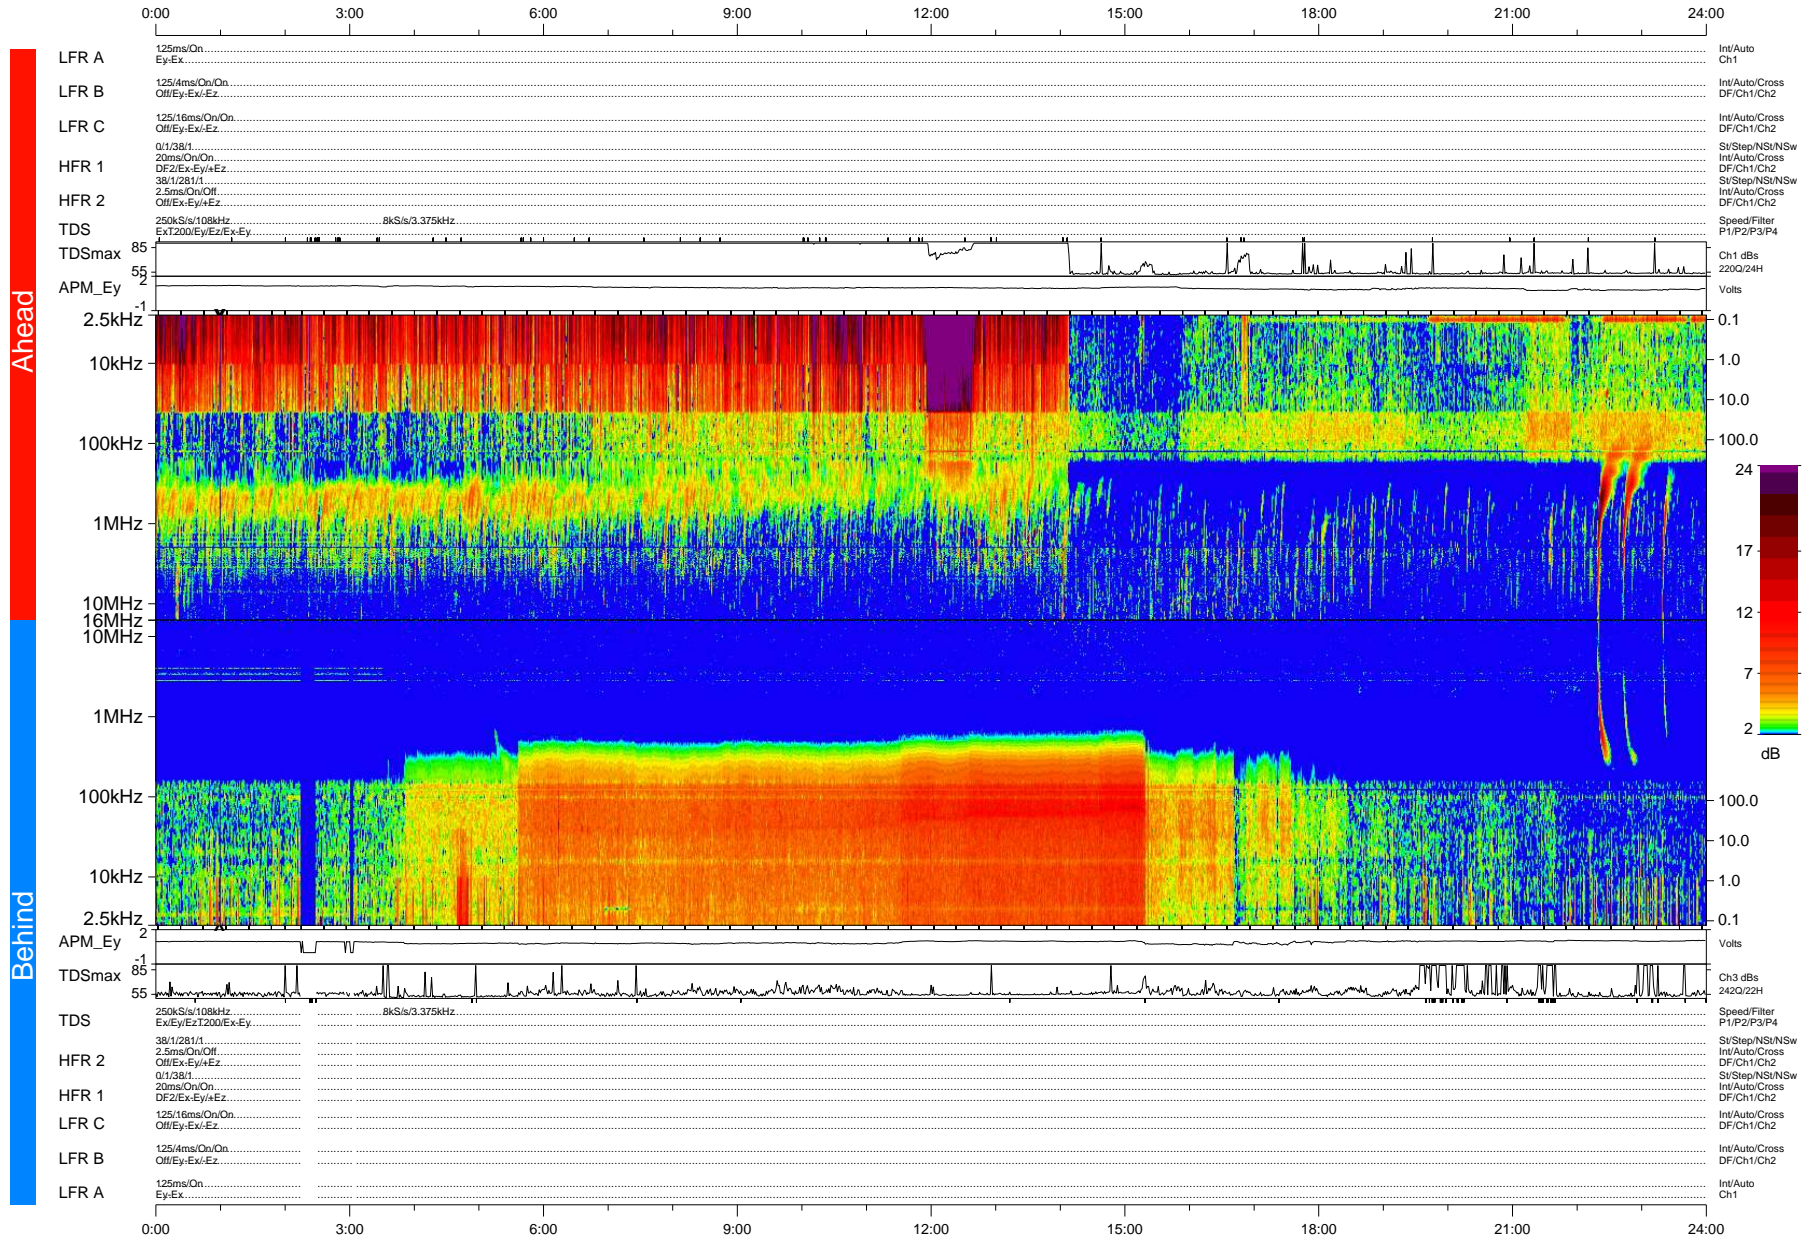

STEREO/WAVES Daily Summary - 11-Mar-2011 (DOY 070)

Ahead source file: swaves_ahead_2011_070_1_04.fin (Recovery: 100.0% HK, 96% Pkts)
Ahead PSE Angle: 87.8°

DPU up 584.4d, V410d12a25

Behind PSE Angle: -95.0°
Behind source file: swaves_behind_2011_070_1_04.fin (Recovery: 98.8% HK, 99% Pkts)

Time (UTC)