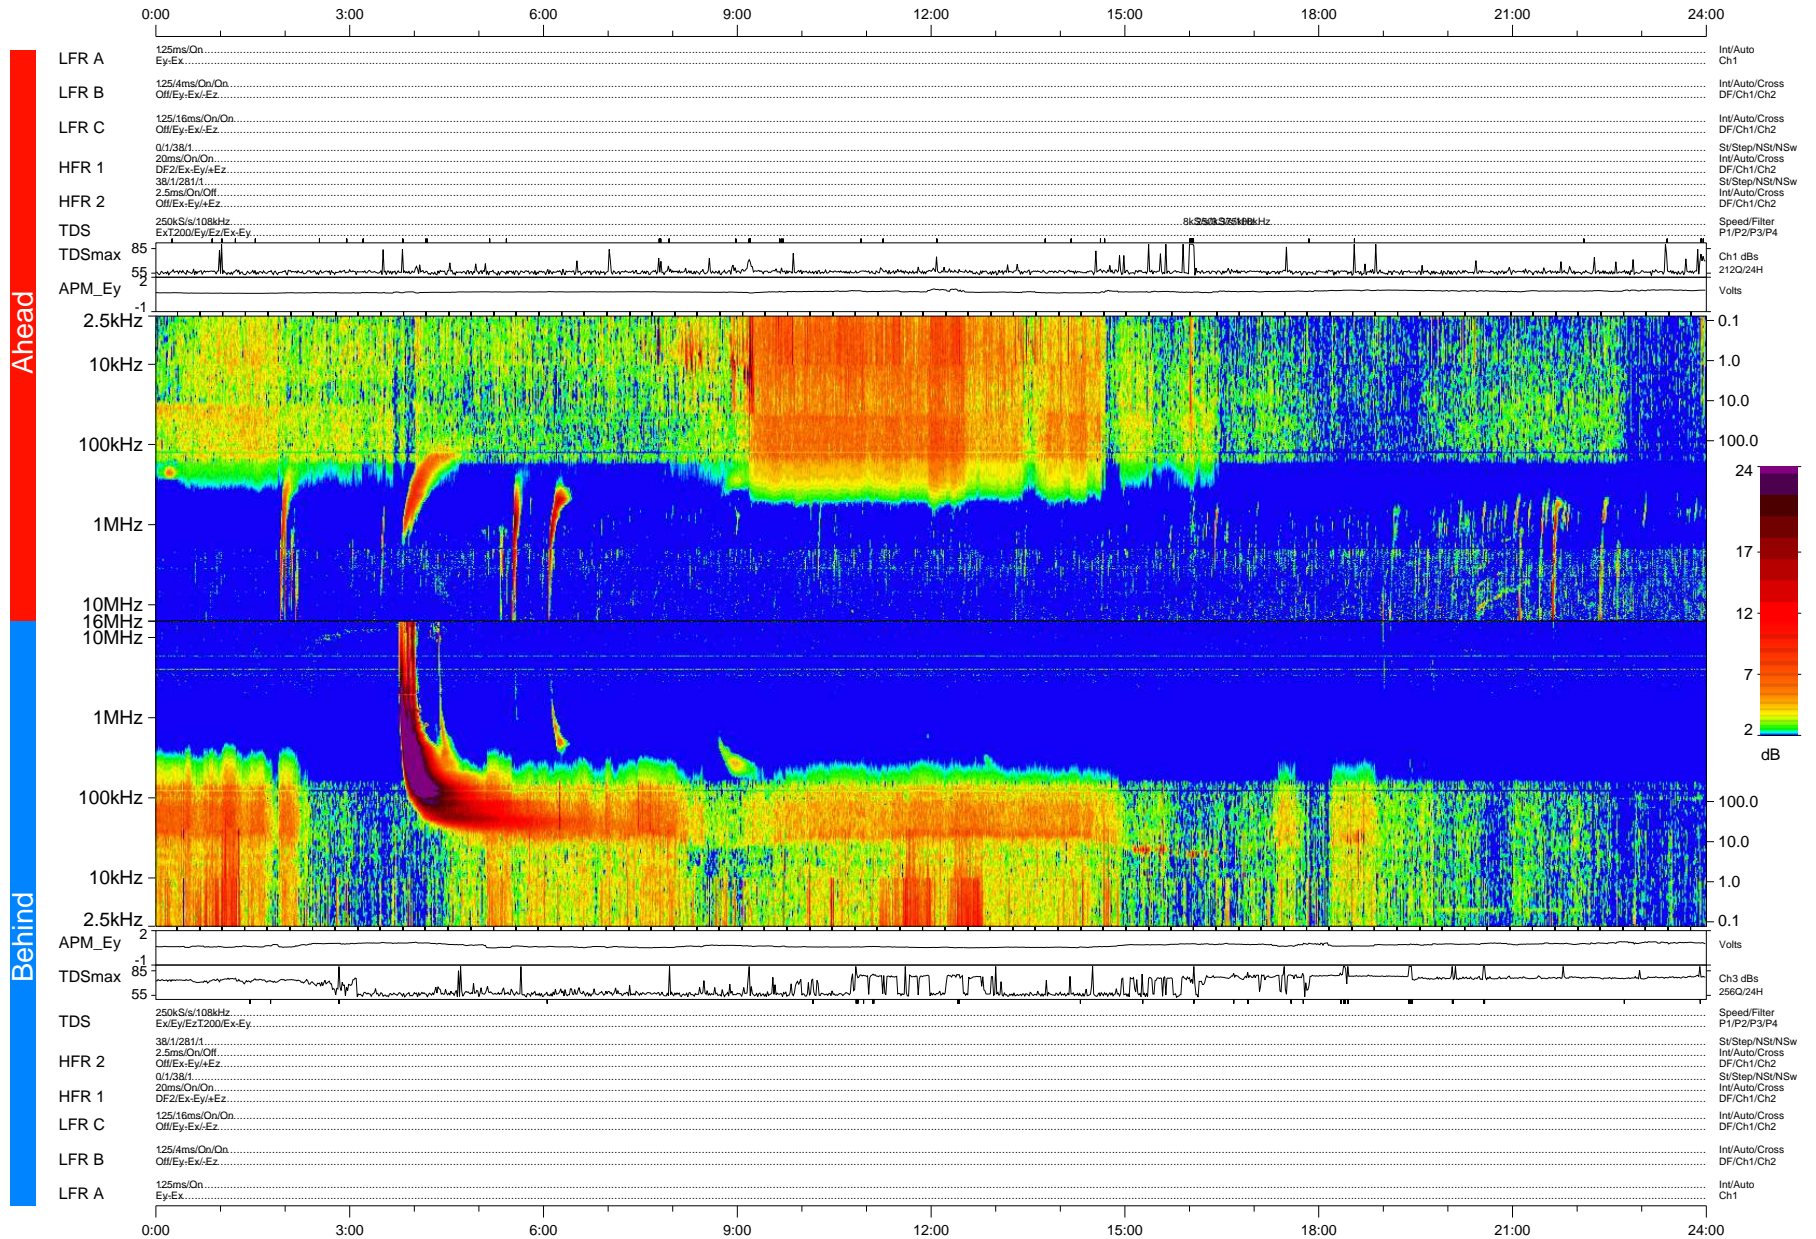

# STEREO/WAVES Daily Summary - 08-Mar-2011 (DOY 067)

Ahead source file: swaves\_ahead\_2011\_067\_1\_05.fin (Recovery: 100.0% HK, 97% Pkts)  
 Ahead PSE Angle: 87.6°

DPU up 581.4d, V410d12a18

Behind PSE Angle: -95.0°  
 Behind source file: swaves\_behind\_2011\_067\_1\_04.fin (Recovery: 100.0% HK, 103% Pkts)

Time (UTC)

file: stereo\_swaves\_daily-summary\_color-status\_20110308\_v04 DPU up 657.2d, V410d13  
 made by: space.umn.edu on macOS with IDL 8.8.2 on 2022-10-15 04:14:45, with TMLib V945 / dynspec V311