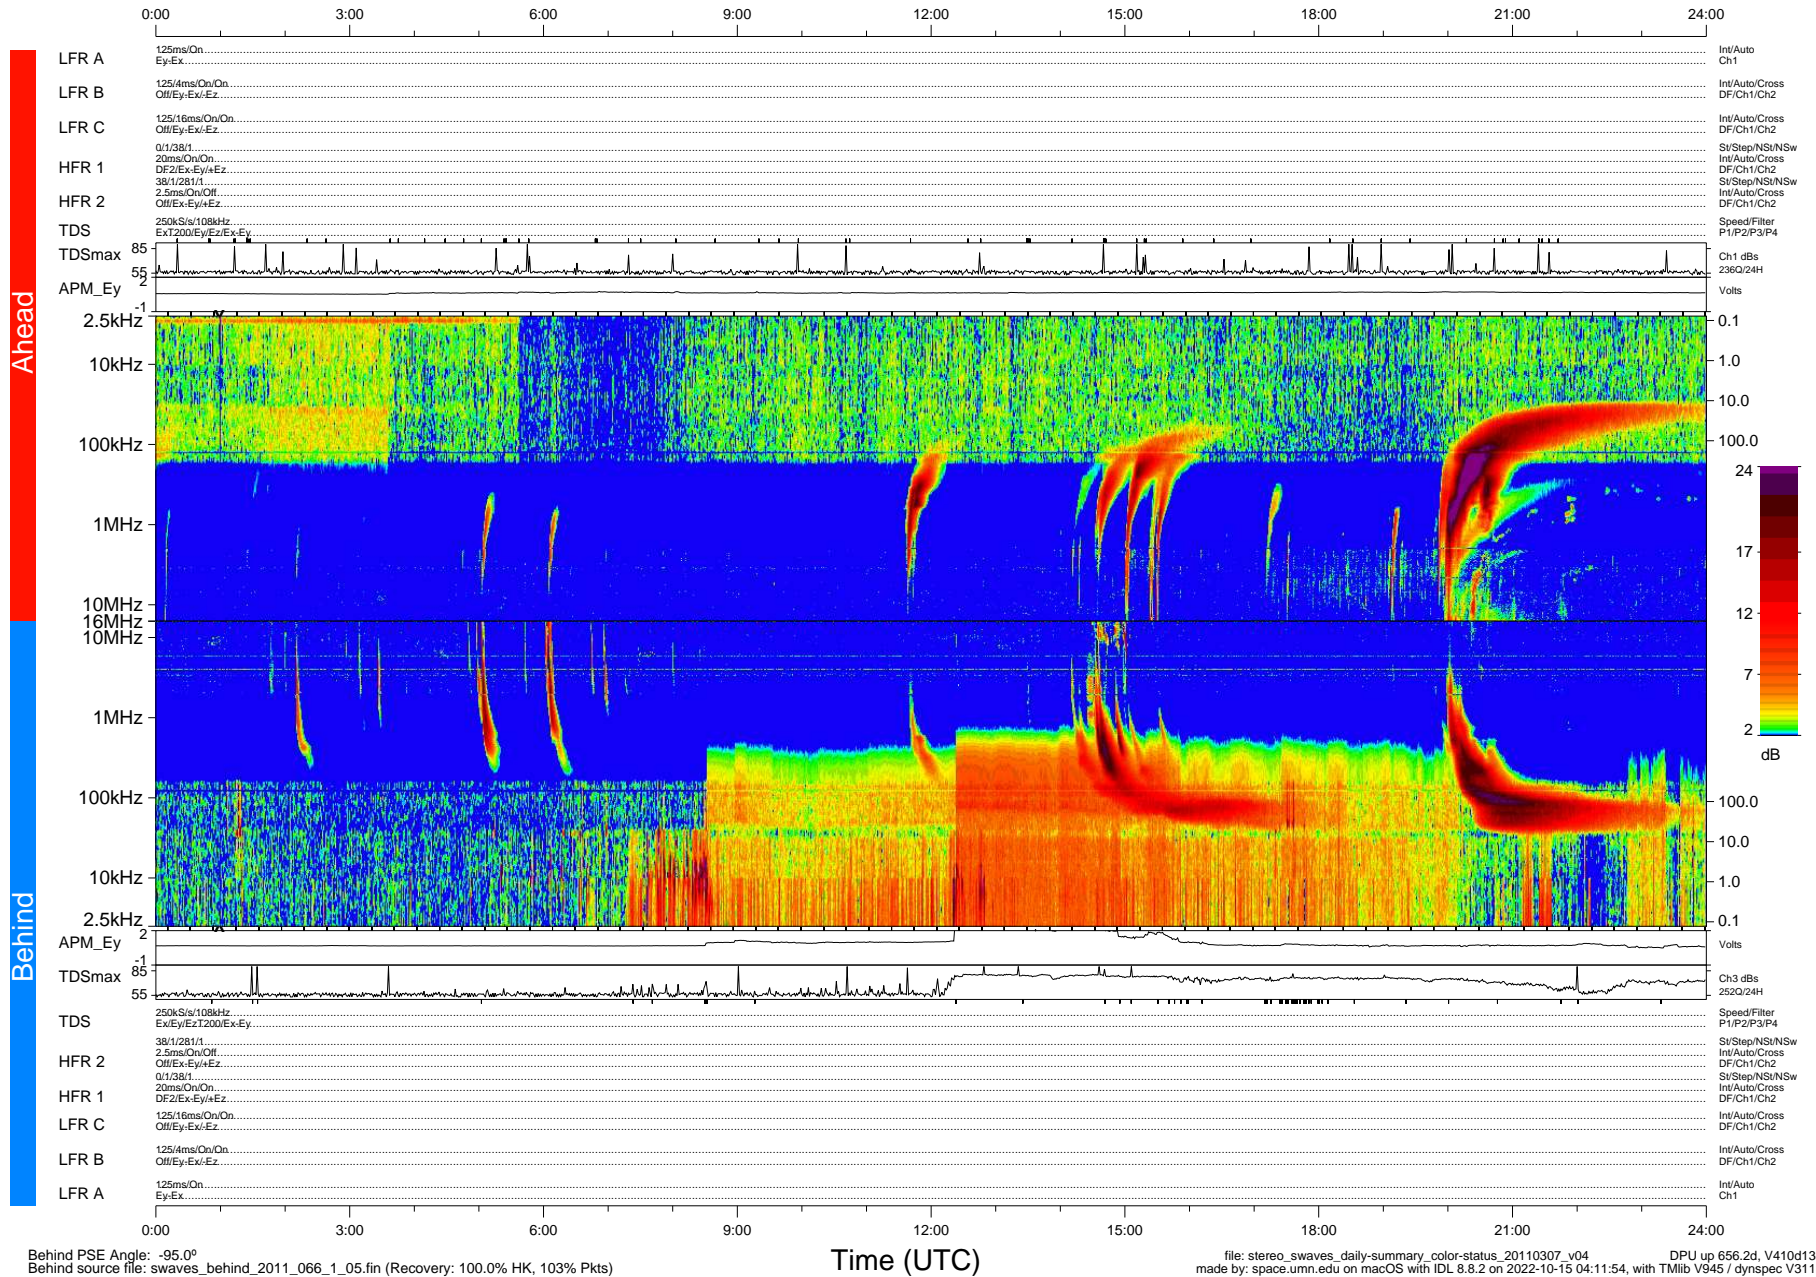

# STEREO/WAVES Daily Summary - 07-Mar-2011 (DOY 066)

Ahead source file: swaves\_ahead\_2011\_066\_1\_05.fin (Recovery: 100.0% HK, 100% Pkts)  
 Ahead PSE Angle: 87.6°

DPU up 580.4d, V410d12

Behind PSE Angle: -95.0°  
 Behind source file: swaves\_behind\_2011\_066\_1\_05.fin (Recovery: 100.0% HK, 103% Pkts)

file: stereo\_swaves\_daily-summary\_color-status\_20110307\_v04  
 made by: space.umn.edu on macOS with IDL 8.8.2 on 2022-10-15 04:11:54, with Tmlib V945 / dynspec V311

DPU up 656.2d, V410d13