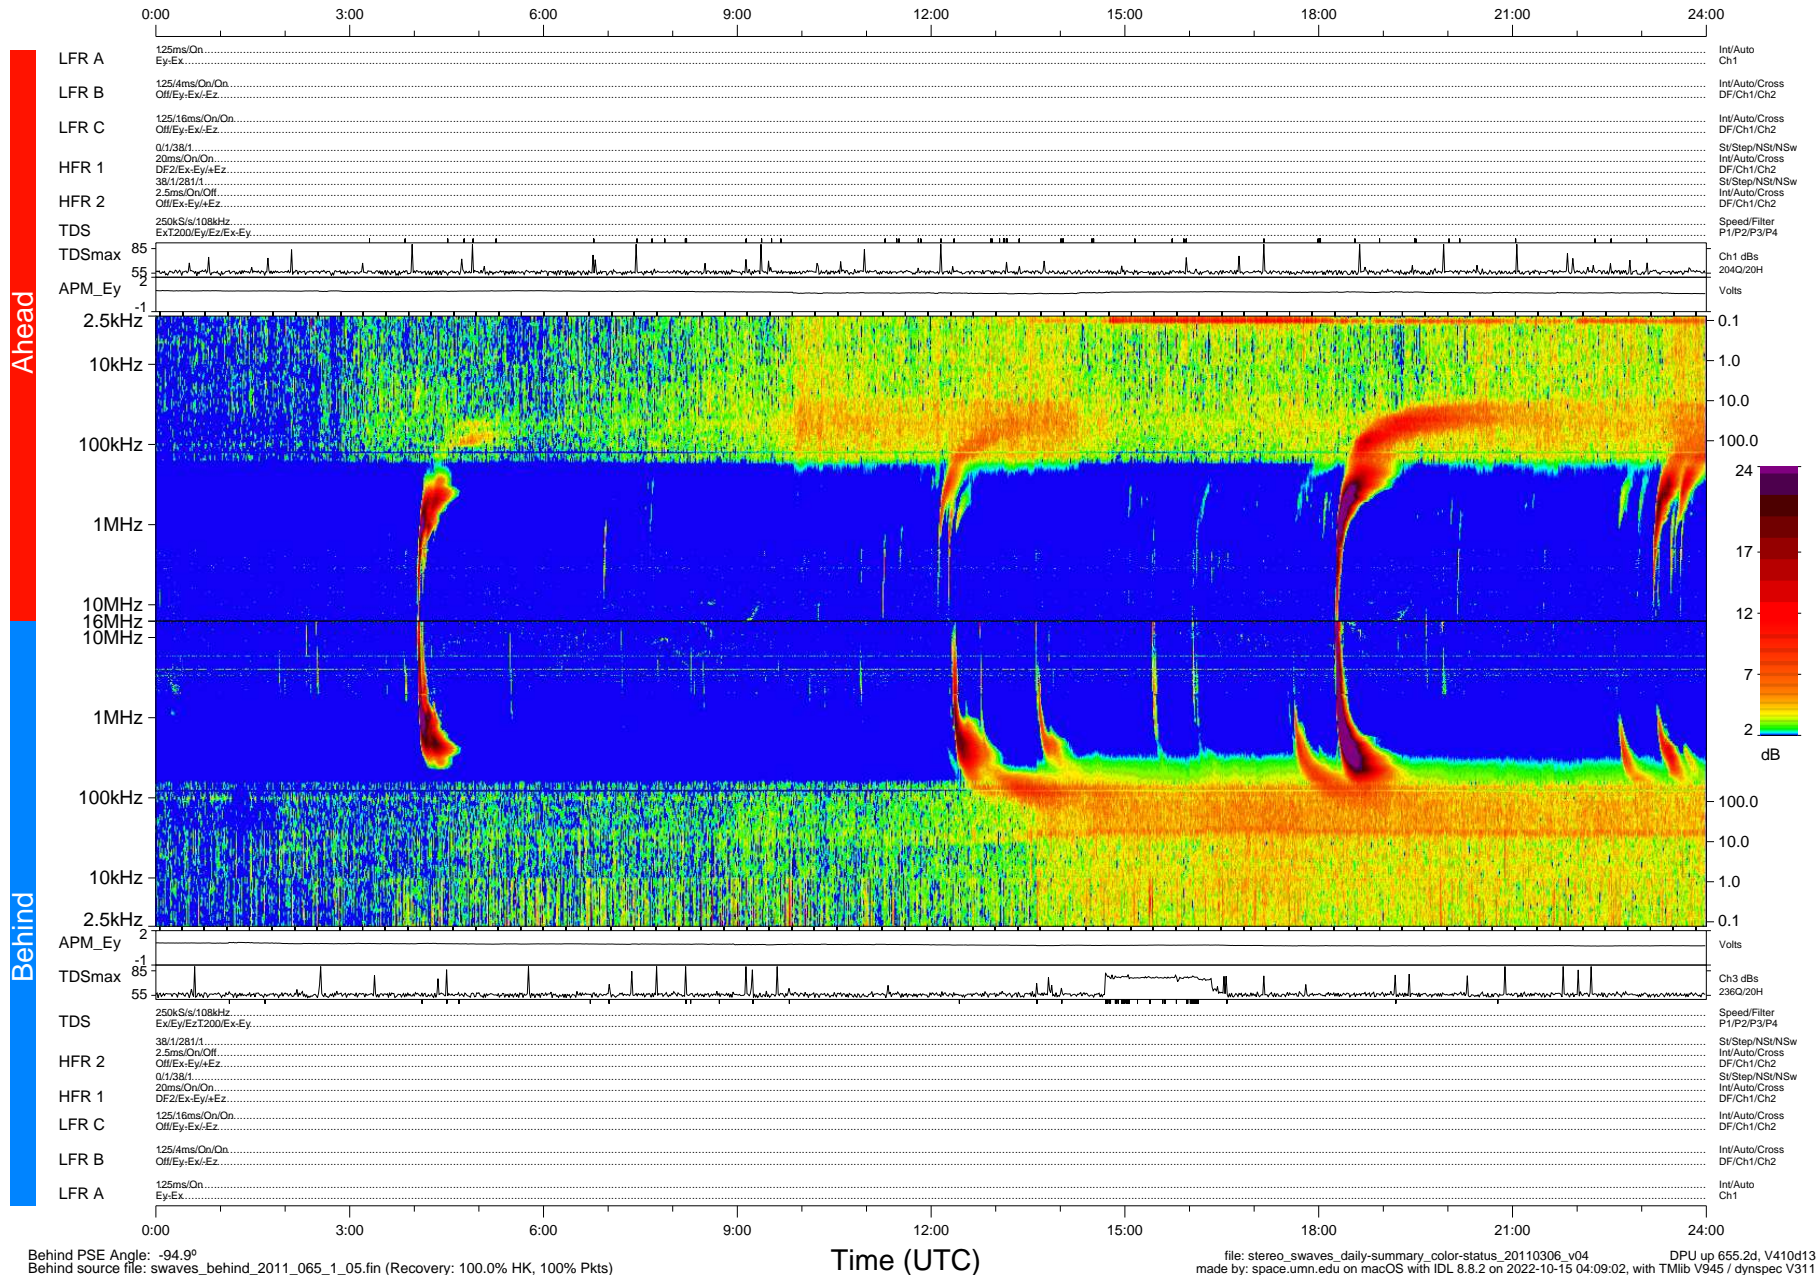

STEREO/WAVES Daily Summary - 06-Mar-2011 (DOY 065)

Ahead source file: swaves_ahead_2011_065_1_05.fin (Recovery: 100.0% HK, 95% Pkts)
Ahead PSE Angle: 87.5°

DPU up 579.4d, V410d12

Behind PSE Angle: -94.9°
Behind source file: swaves_behind_2011_065_1_05.fin (Recovery: 100.0% HK, 100% Pkts)

Time (UTC)