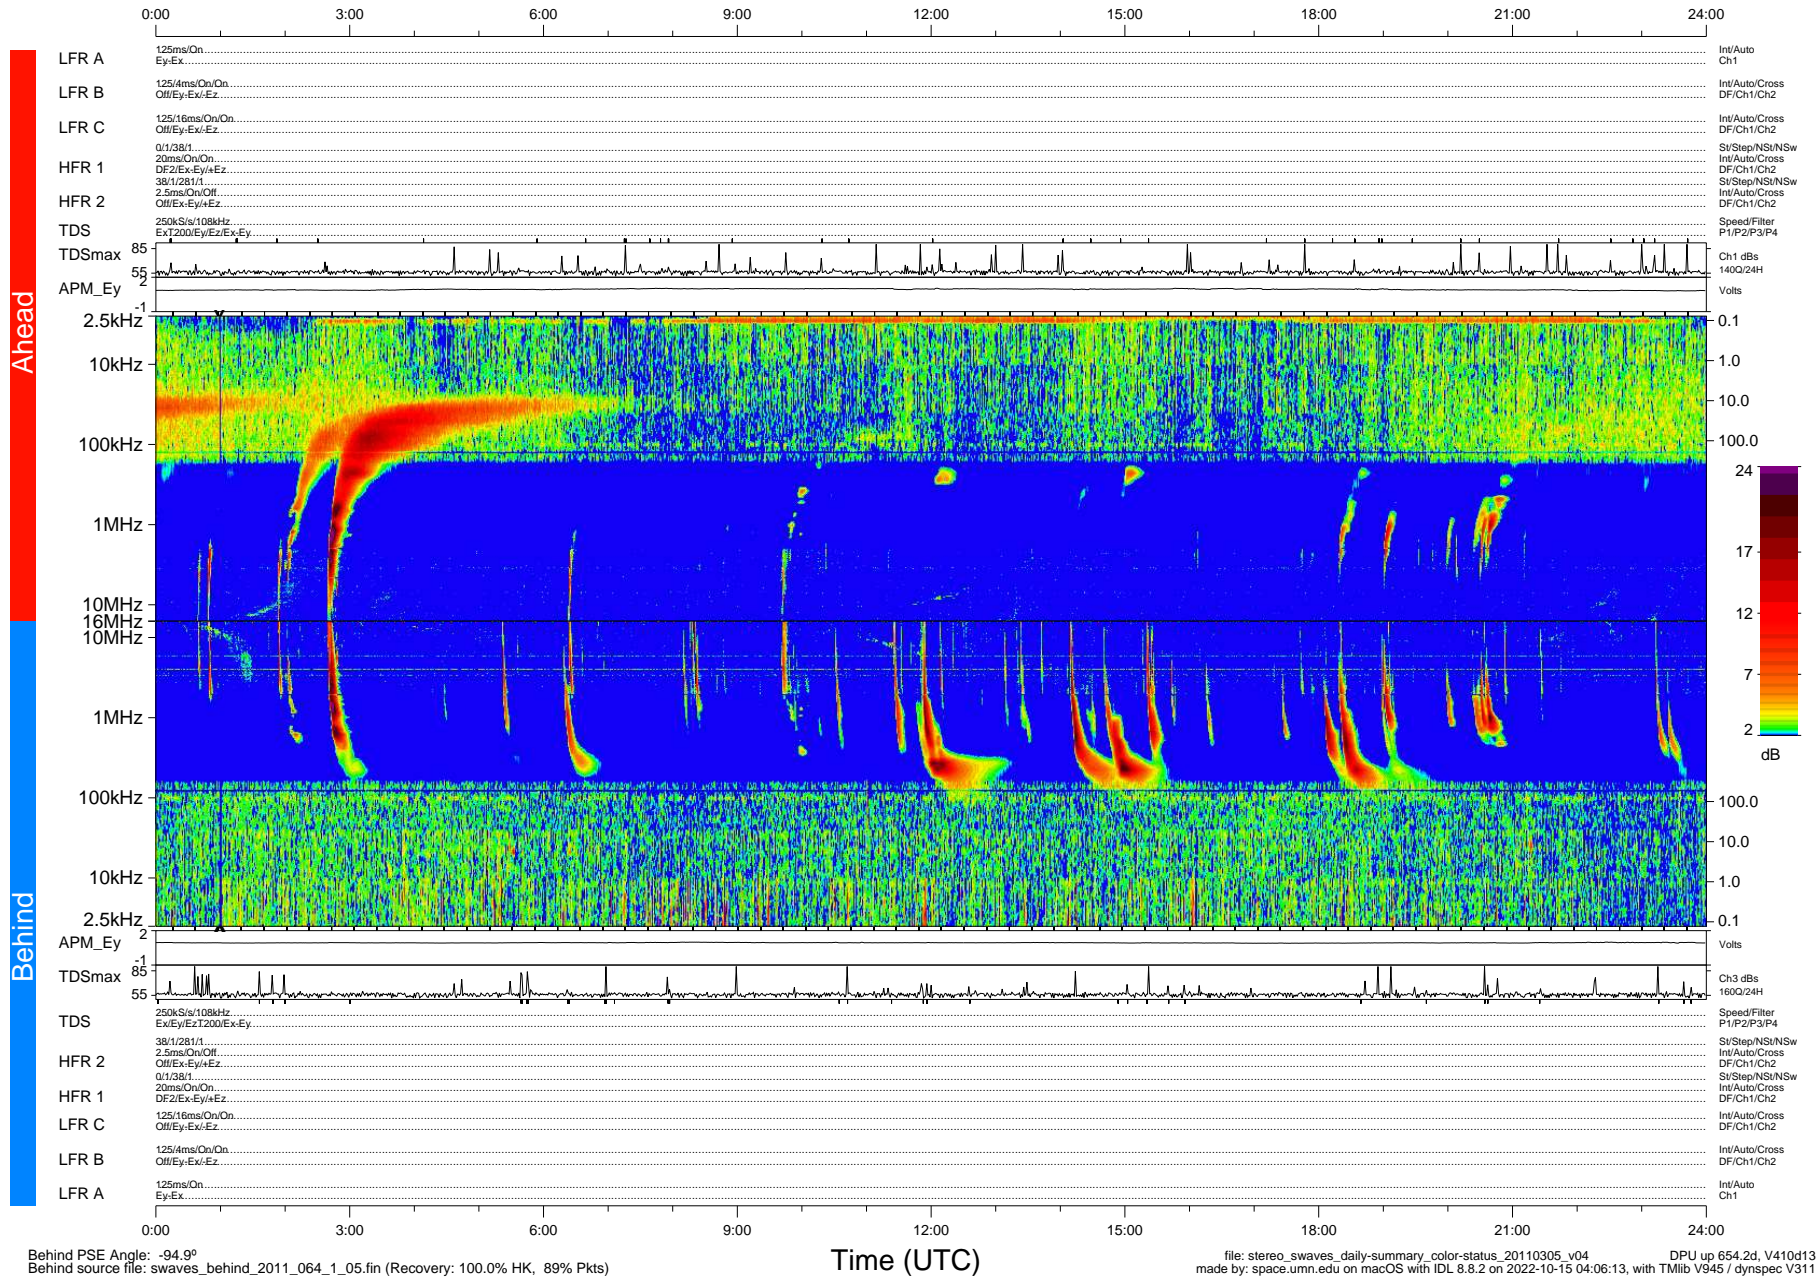

STEREO/WAVES Daily Summary - 05-Mar-2011 (DOY 064)

Ahead source file: swaves_ahead_2011_064_1_05.fin (Recovery: 100.0% HK, 86% Pkts)
Ahead PSE Angle: 87.5°

DPU up 578.4d, V410d12

Behind PSE Angle: -94.9°
Behind source file: swaves_behind_2011_064_1_05.fin (Recovery: 100.0% HK, 89% Pkts)

Time (UTC)