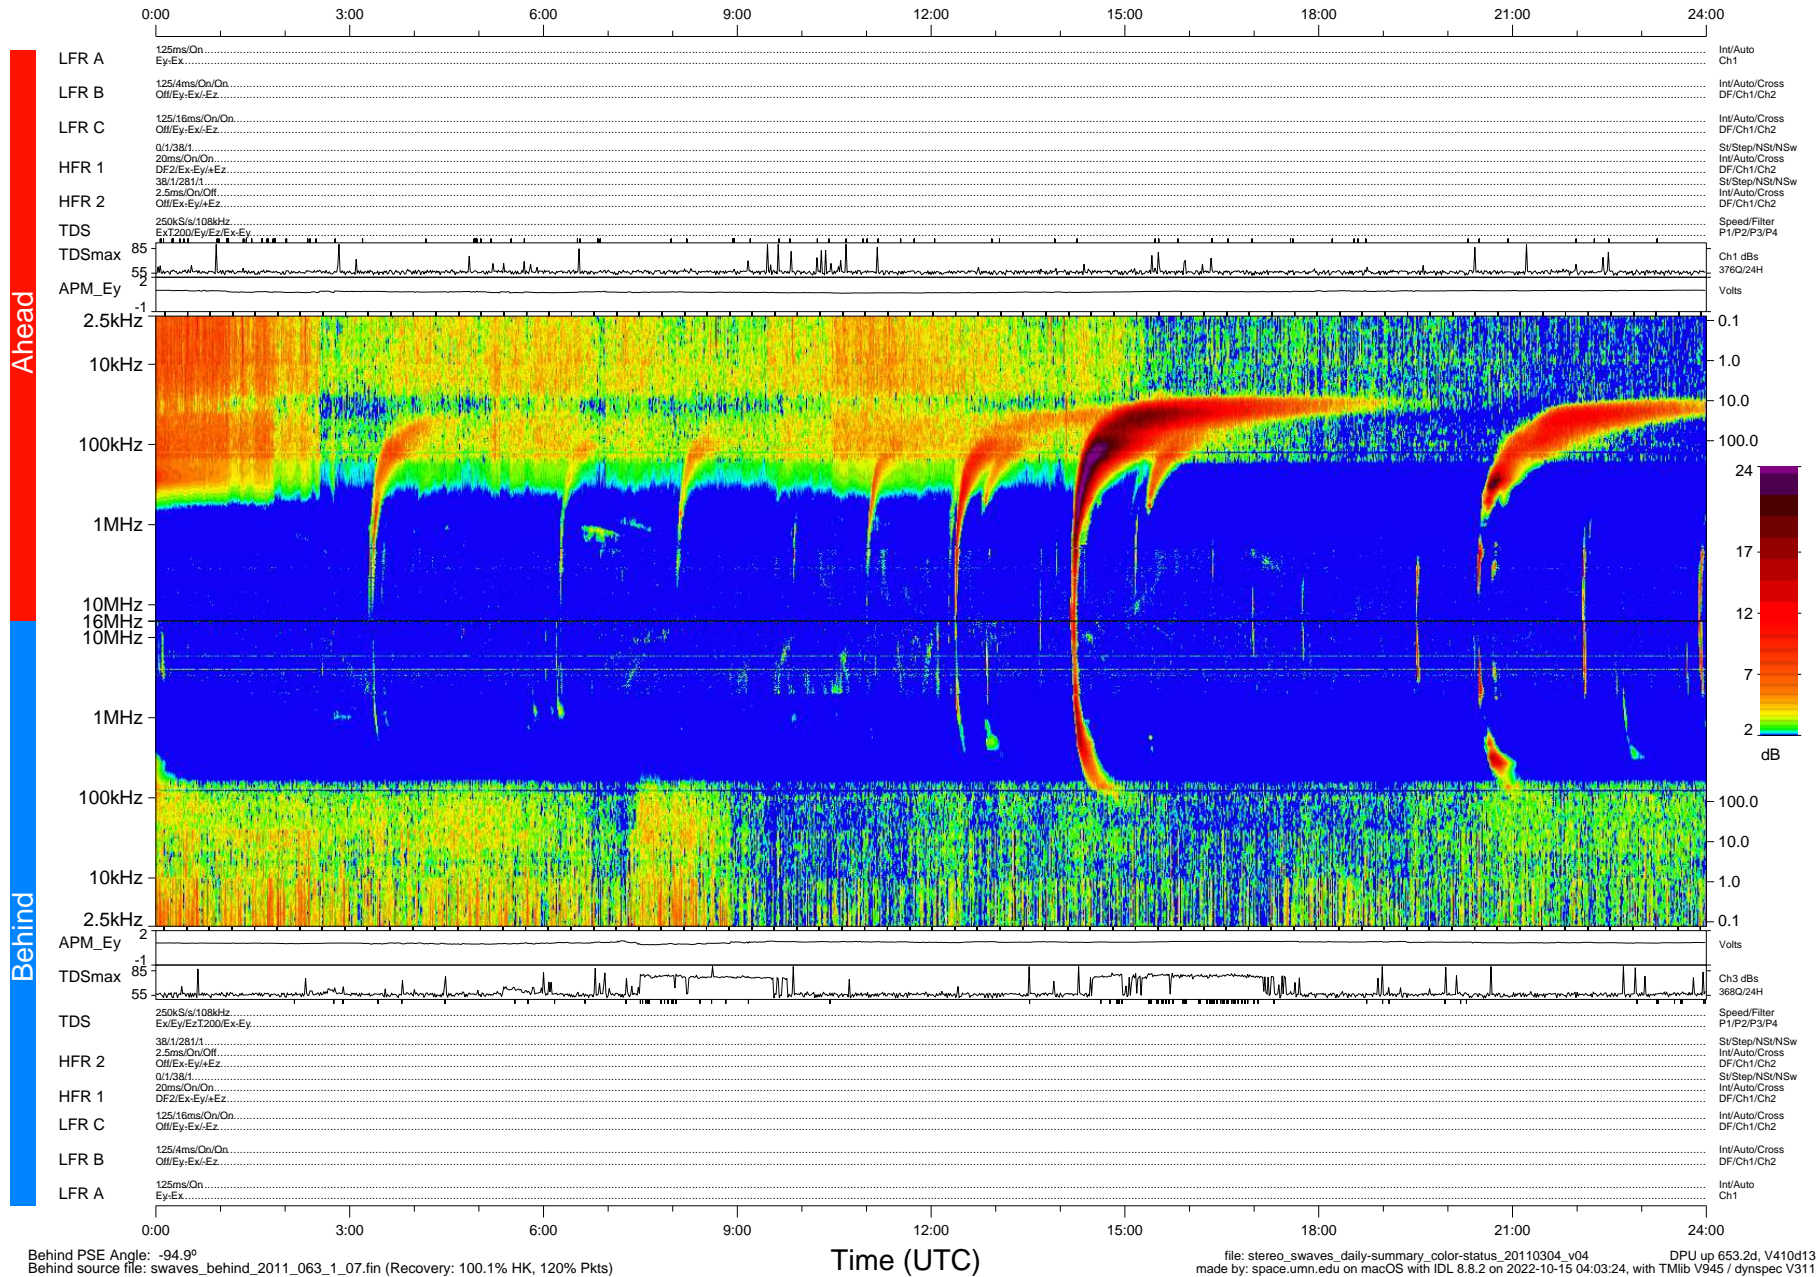

STEREO/WAVES Daily Summary - 04-Mar-2011 (DOY 063)

Ahead source file: swaves_ahead_2011_063_1_05.fin (Recovery: 100.0% HK, 121% Pkts)
Ahead PSE Angle: 87.4°

DPU up 577.4d, V410d12

Behind PSE Angle: -94.9°
Behind source file: swaves_behind_2011_063_1_07.fin (Recovery: 100.1% HK, 120% Pkts)

Time (UTC)