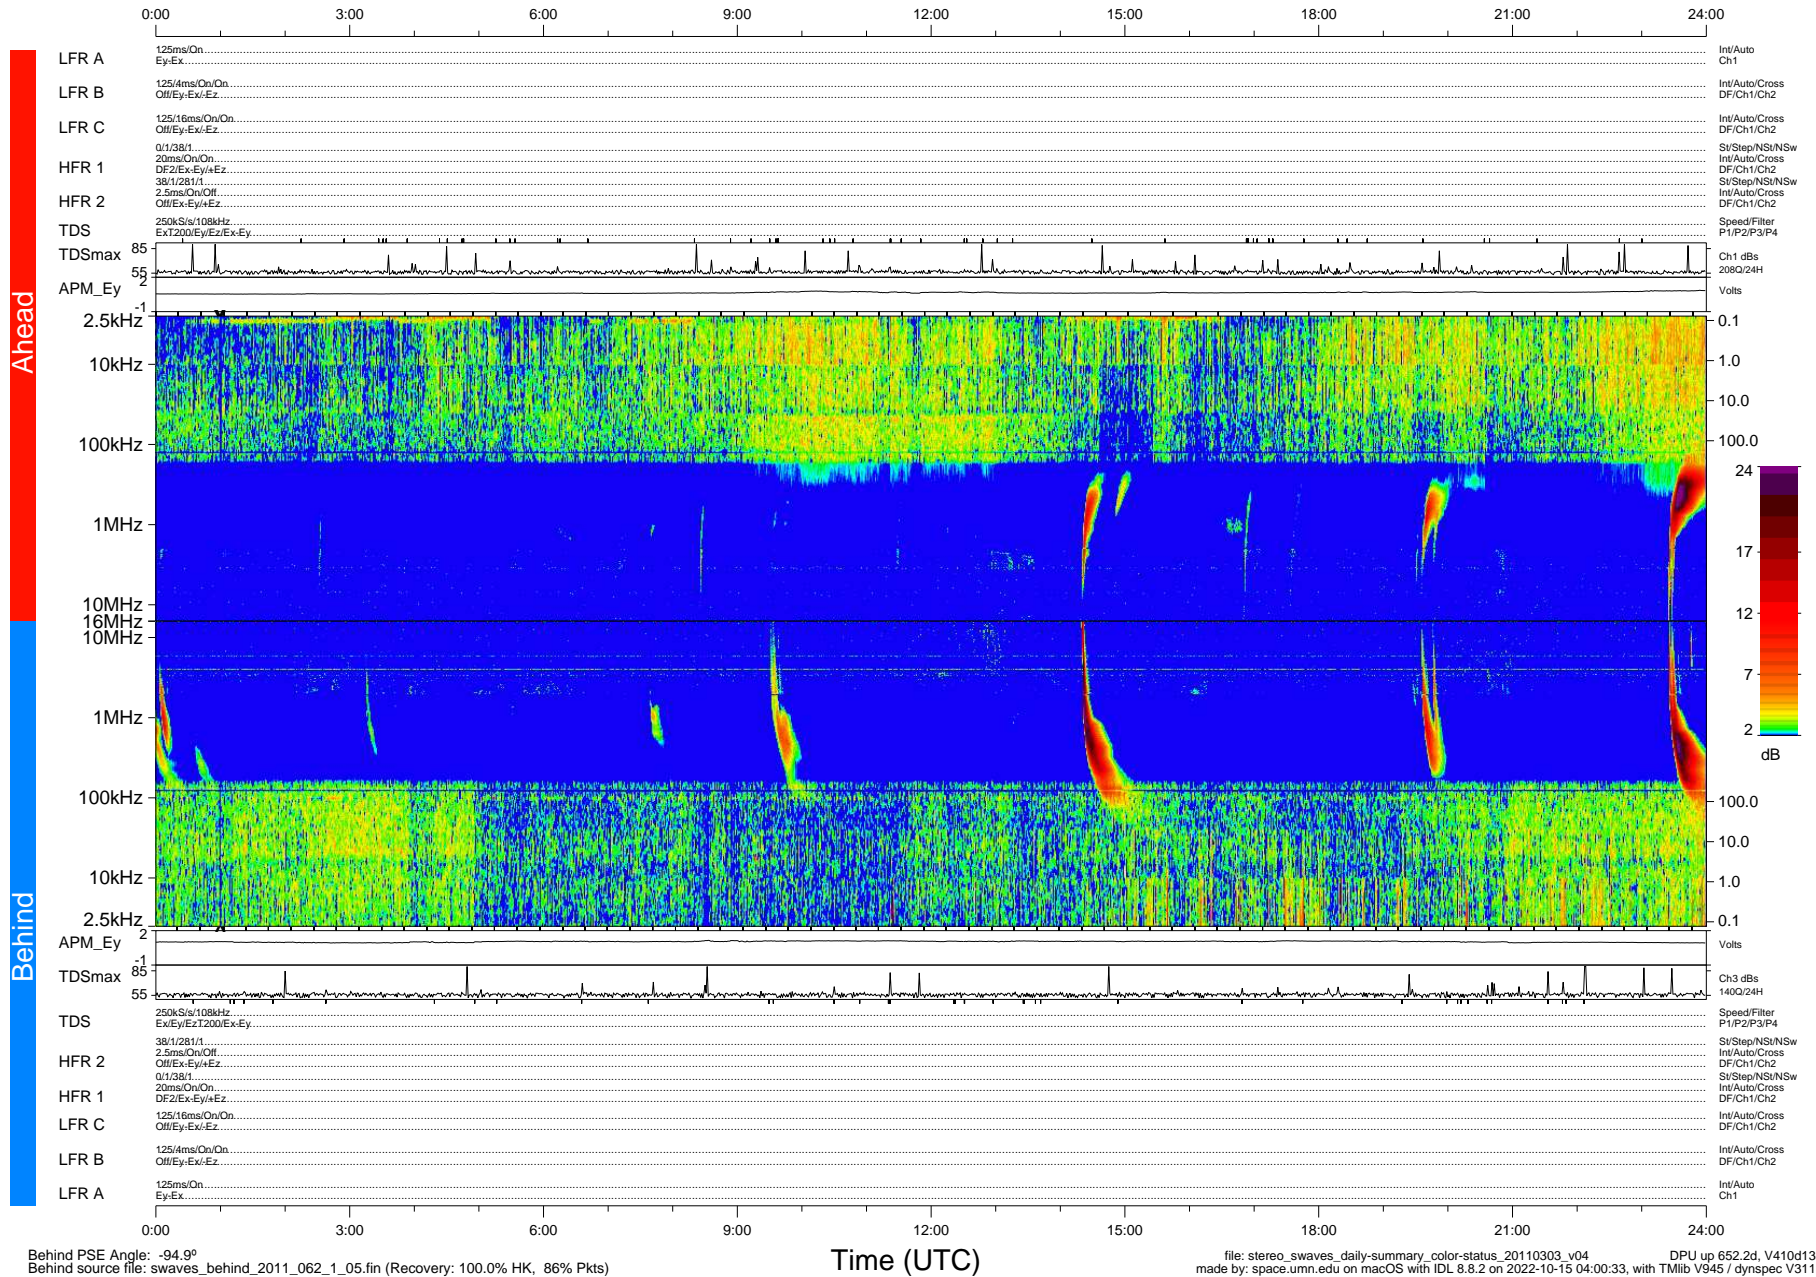

STEREO/WAVES Daily Summary - 03-Mar-2011 (DOY 062)

Ahead source file: swaves_ahead_2011_062_1_04.fin (Recovery: 100.0% HK, 96% Pkts)
Ahead PSE Angle: 87.4°

DPU up 576.4d, V410d12

Behind PSE Angle: -94.9°
Behind source file: swaves_behind_2011_062_1_05.fin (Recovery: 100.0% HK, 86% Pkts)