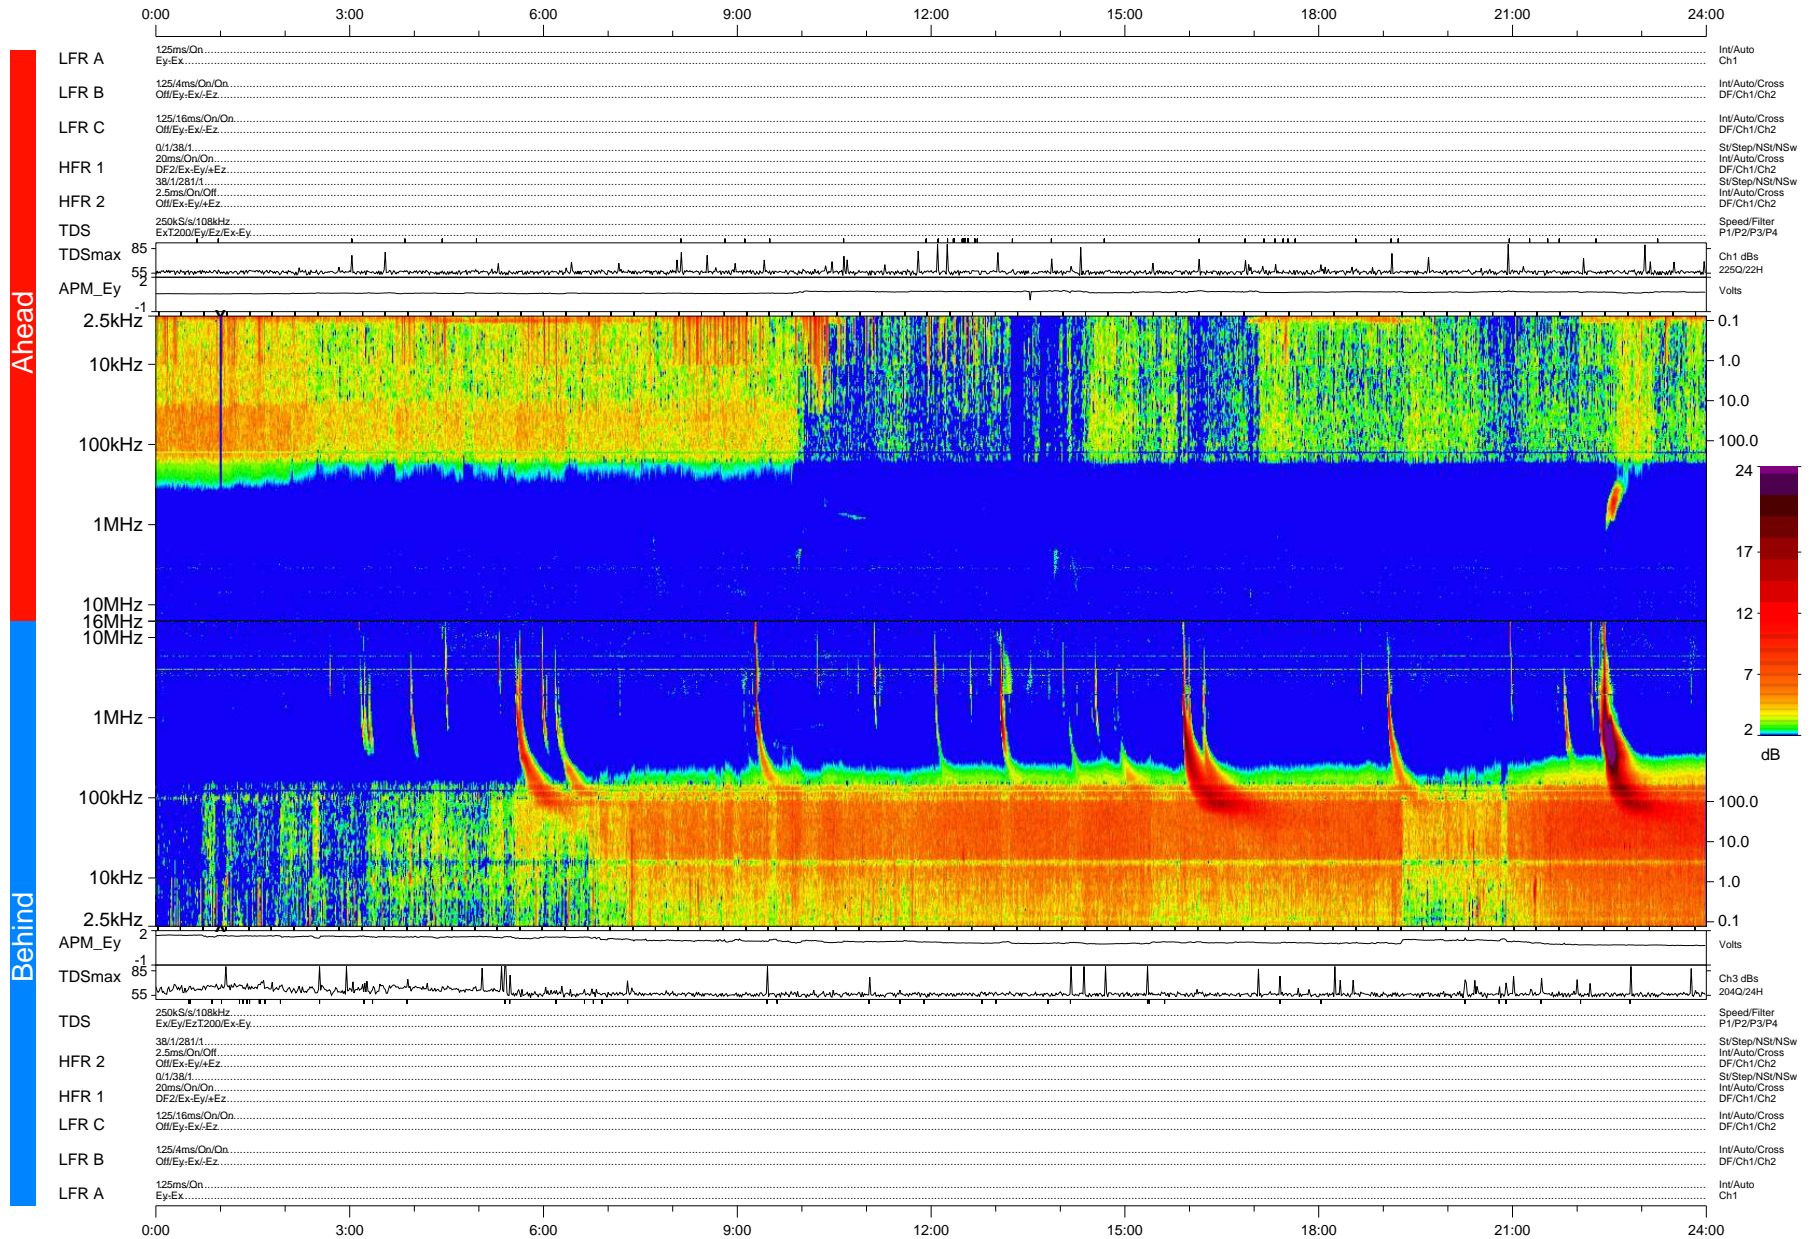

STEREO/WAVES Daily Summary - 27-Feb-2011 (DOY 058)

Ahead source file: swaves_ahead_2011_058_1_04.fin (Recovery: 99.9% HK, 98% Pkts)
 Ahead PSE Angle: 87.3°

DPU up 572.4d, V410d12

Behind PSE Angle: -94.6°
 Behind source file: swaves_behind_2011_058_1_05.fin (Recovery: 100.0% HK, 96% Pkts)

Time (UTC)

file: stereo_swaves_daily-summary_color-status_20110227_v04
 made by: space.umn.edu on macOS with IDL 8.8.2 on 2022-10-15 03:49:10, with Tlib V945 / dynspec V311

DPU up 648.2d, V410d13