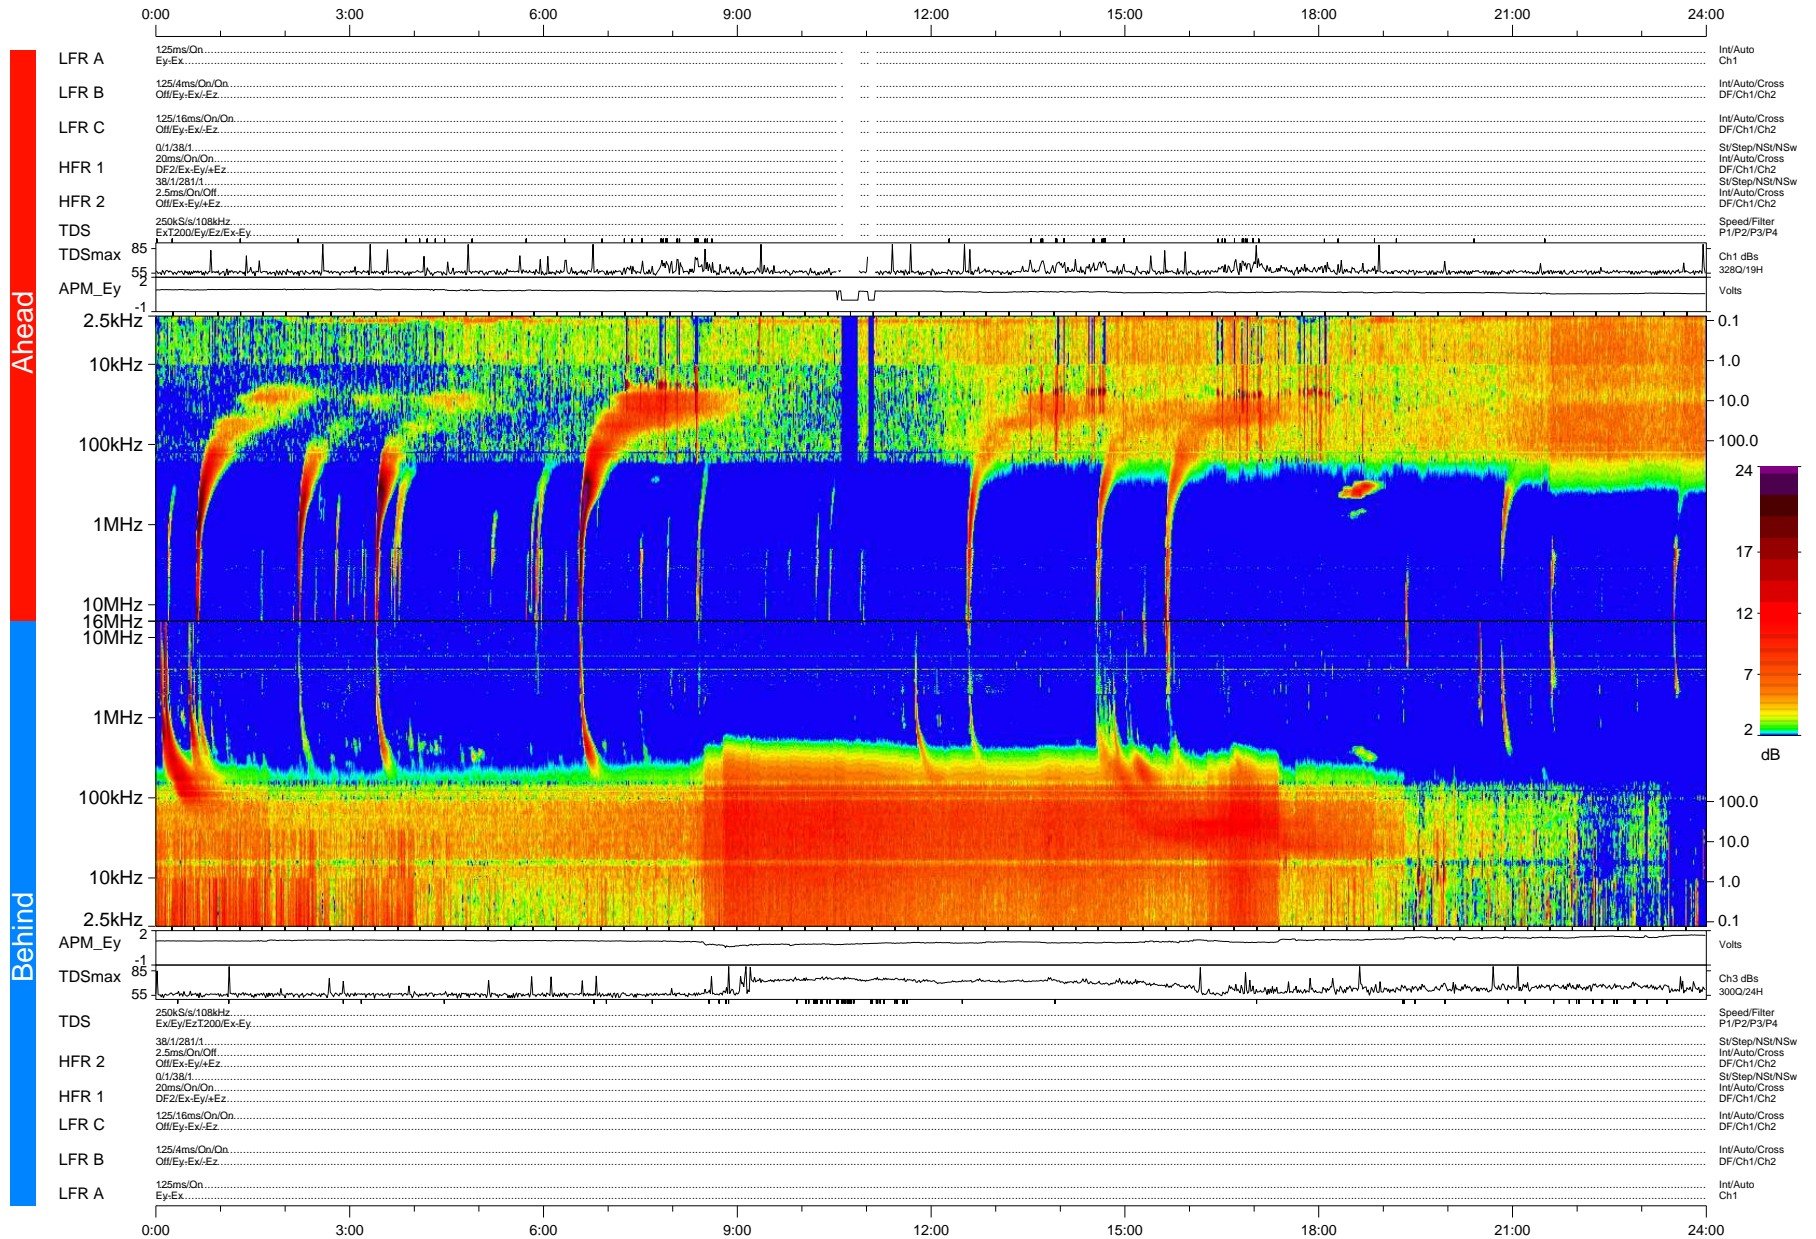

STEREO/WAVES Daily Summary - 26-Feb-2011 (DOY 057)

Ahead source file: swaves_ahead_2011_057_1_05.fin (Recovery: 98.4% HK, 112% Pkts)
Ahead PSE Angle: 87.2°

DPU up 571.4d, V410d12

Behind PSE Angle: -94.6°
Behind source file: swaves_behind_2011_057_1_05.fin (Recovery: 100.0% HK, 110% Pkts)

Time (UTC)