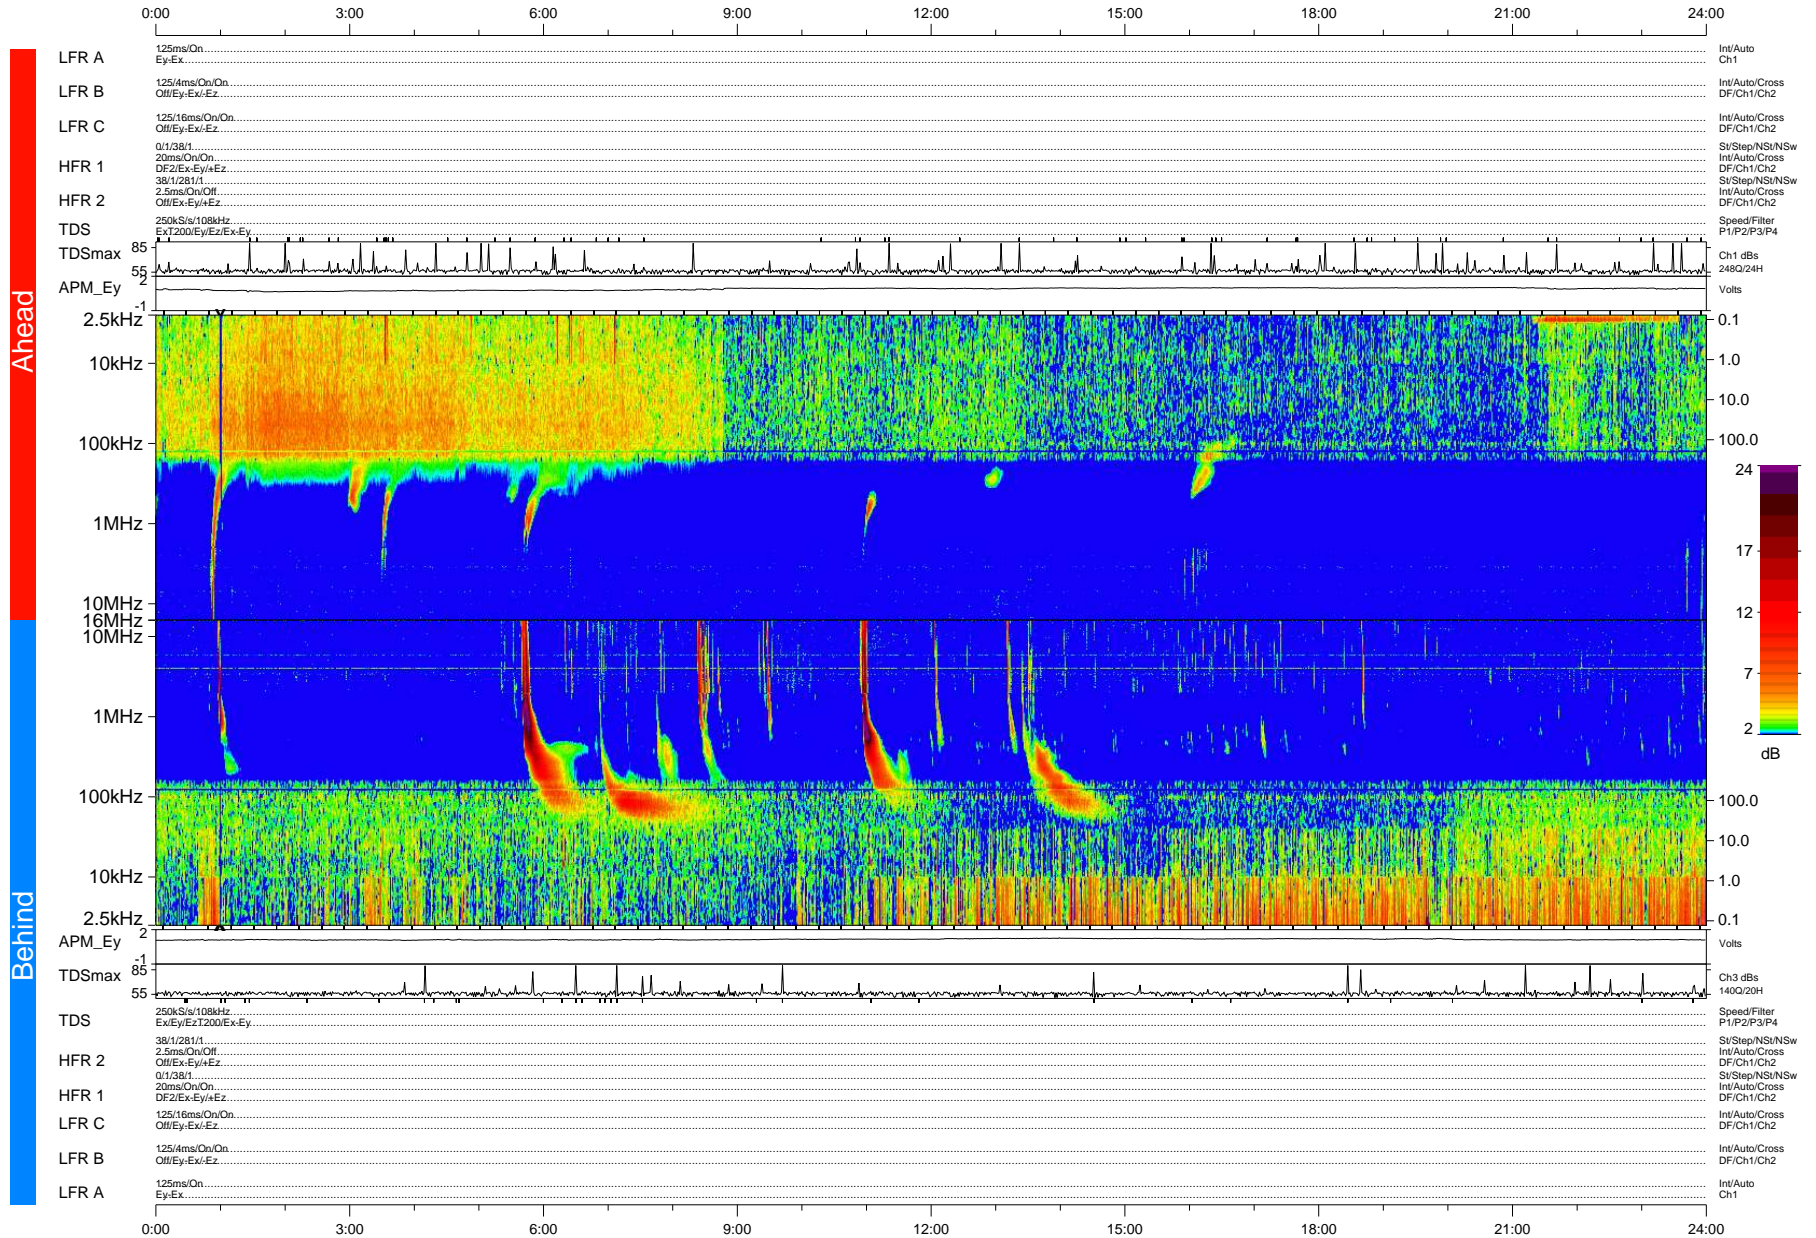

STEREO/WAVES Daily Summary - 25-Feb-2011 (DOY 056)

Ahead source file: swaves_ahead_2011_056_1_05.fin (Recovery: 100.0% HK, 102% Pkts)
Ahead PSE Angle: 87.2°

DPU up 570.4d, V410d12

Behind PSE Angle: -94.6°
Behind source file: swaves_behind_2011_056_1_05.fin (Recovery: 100.0% HK, 86% Pkts)

Time (UTC)