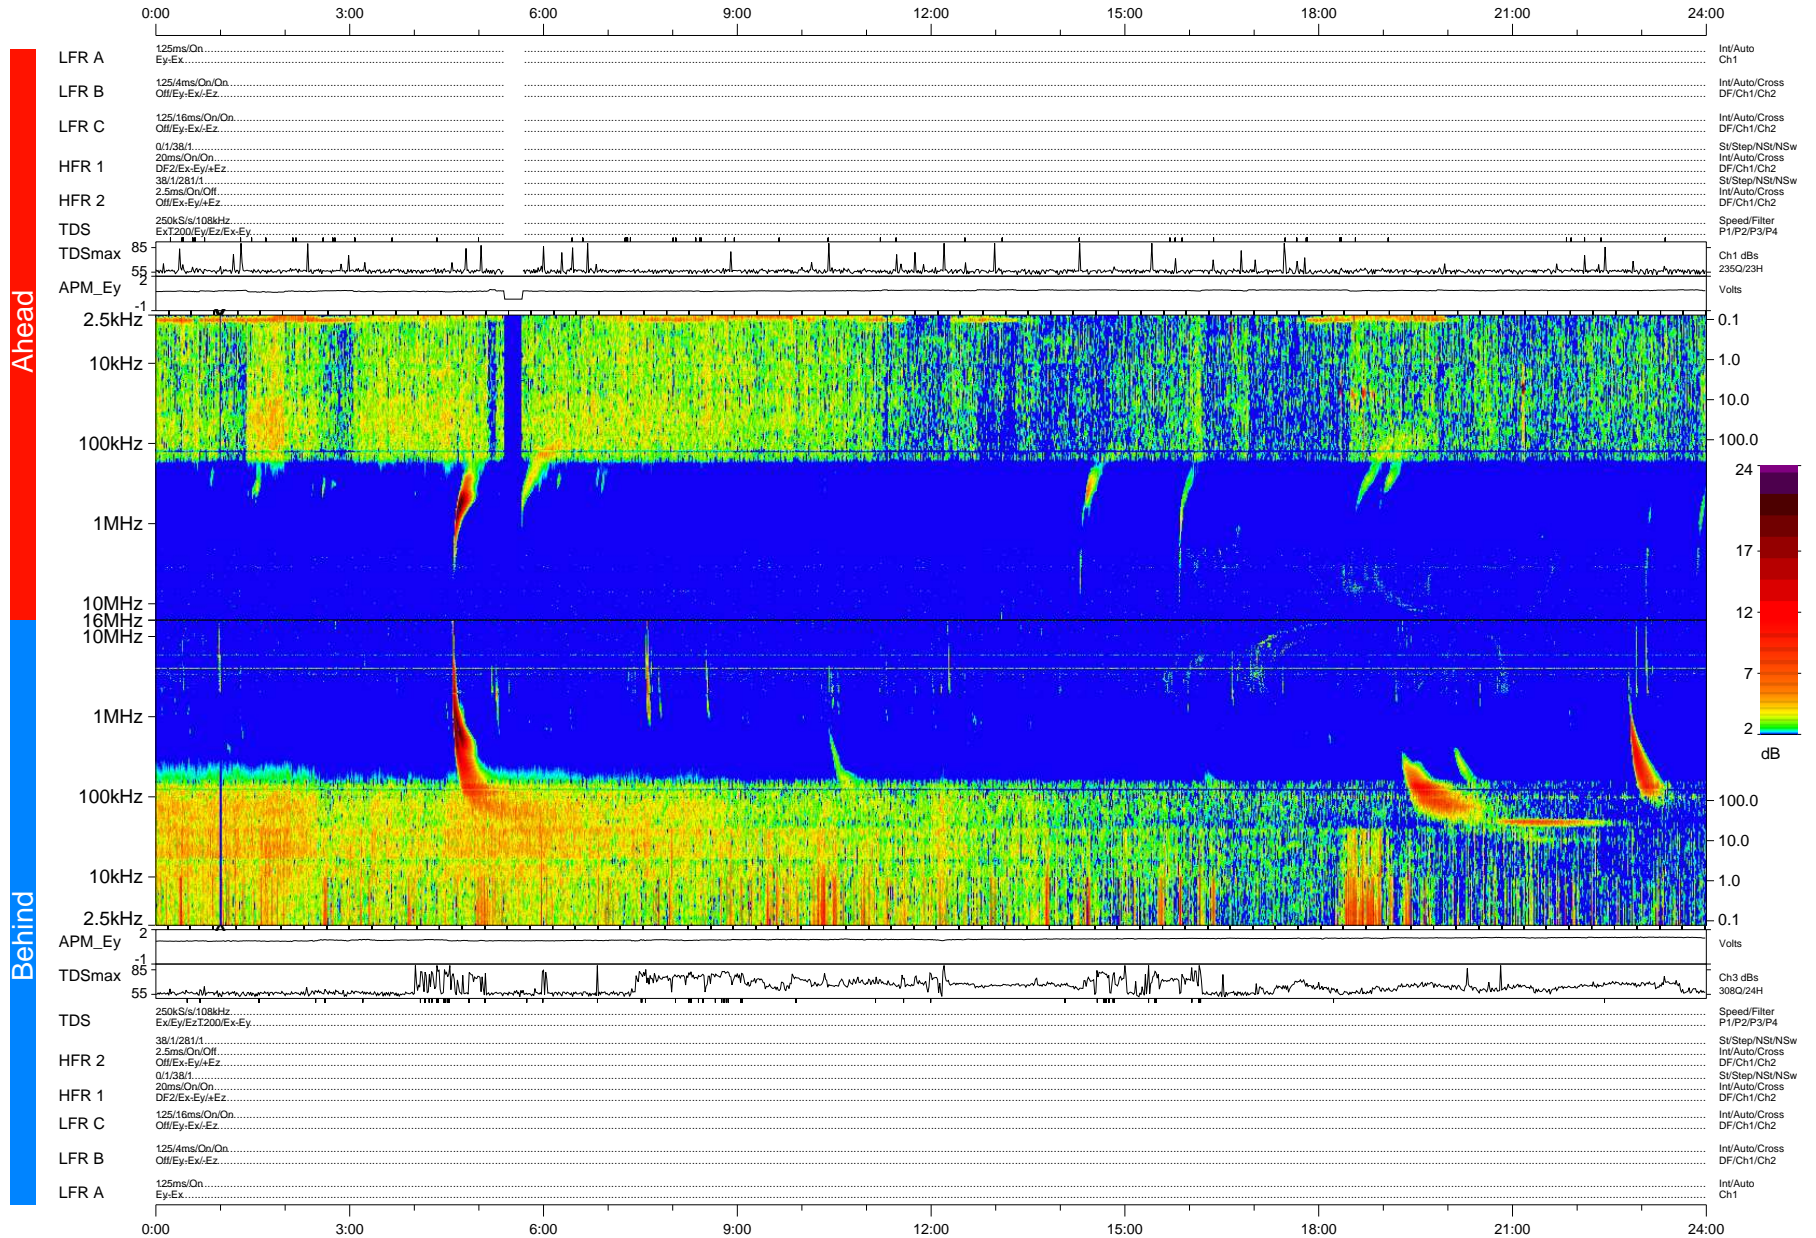

STEREO/WAVES Daily Summary - 23-Feb-2011 (DOY 054)

Ahead source file: swaves_ahead_2011_054_1_06.fin (Recovery: 98.8% HK, 100% Pkts)
Ahead PSE Angle: 87.1°

DPU up 568.4d, V410d12

Behind PSE Angle: -94.5°
Behind source file: swaves_behind_2011_054_1_04.fin (Recovery: 100.0% HK, 111% Pkts)

Time (UTC)