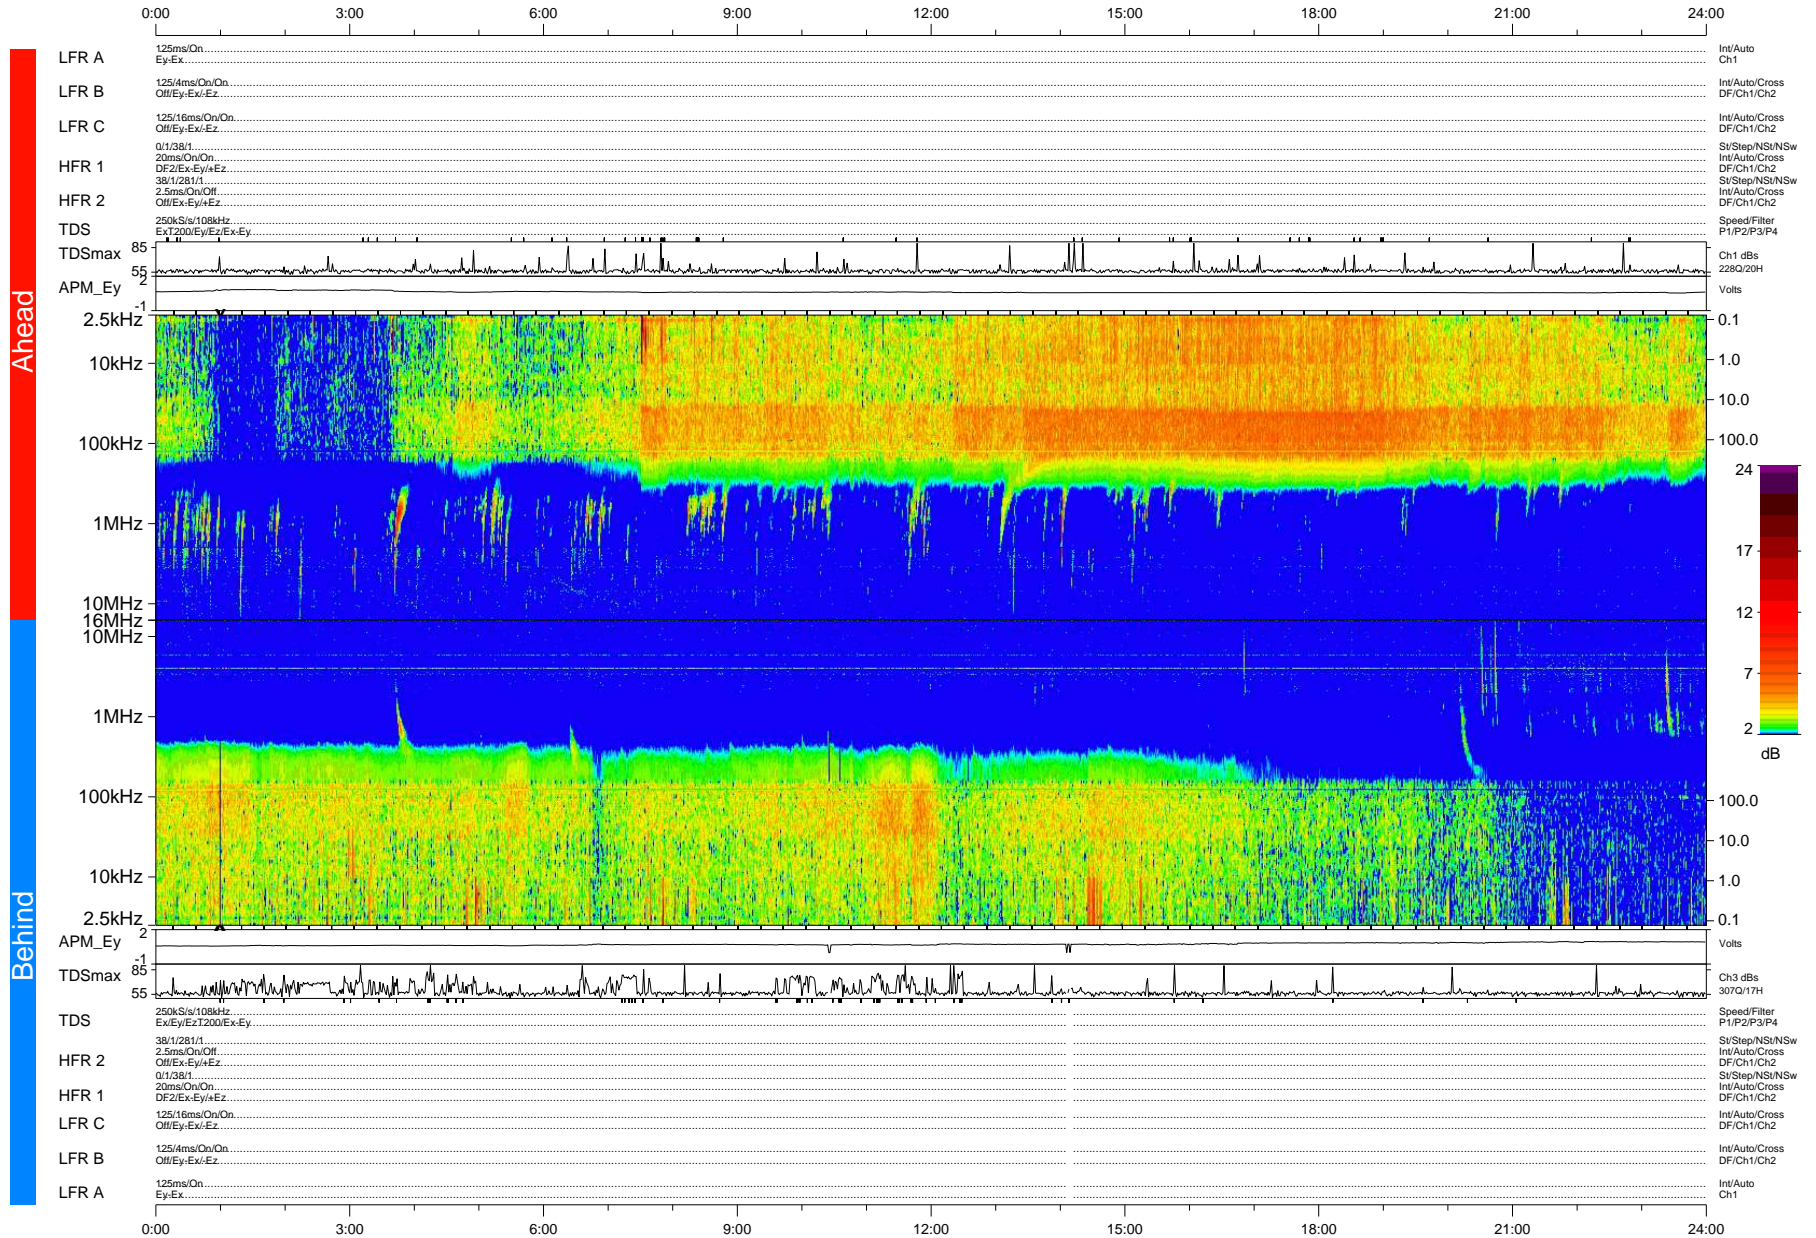

STEREO/WAVES Daily Summary - 21-Feb-2011 (DOY 052)

Ahead source file: swaves_ahead_2011_052_1_04.fin (Recovery: 100.0% HK, 98% Pkts)
Ahead PSE Angle: 87.0°

DPU up 566.4d, V410d12

Behind PSE Angle: -94.4°
Behind source file: swaves_behind_2011_052_1_04.fin (Recovery: 99.7% HK, 111% Pkts)

Time (UTC)