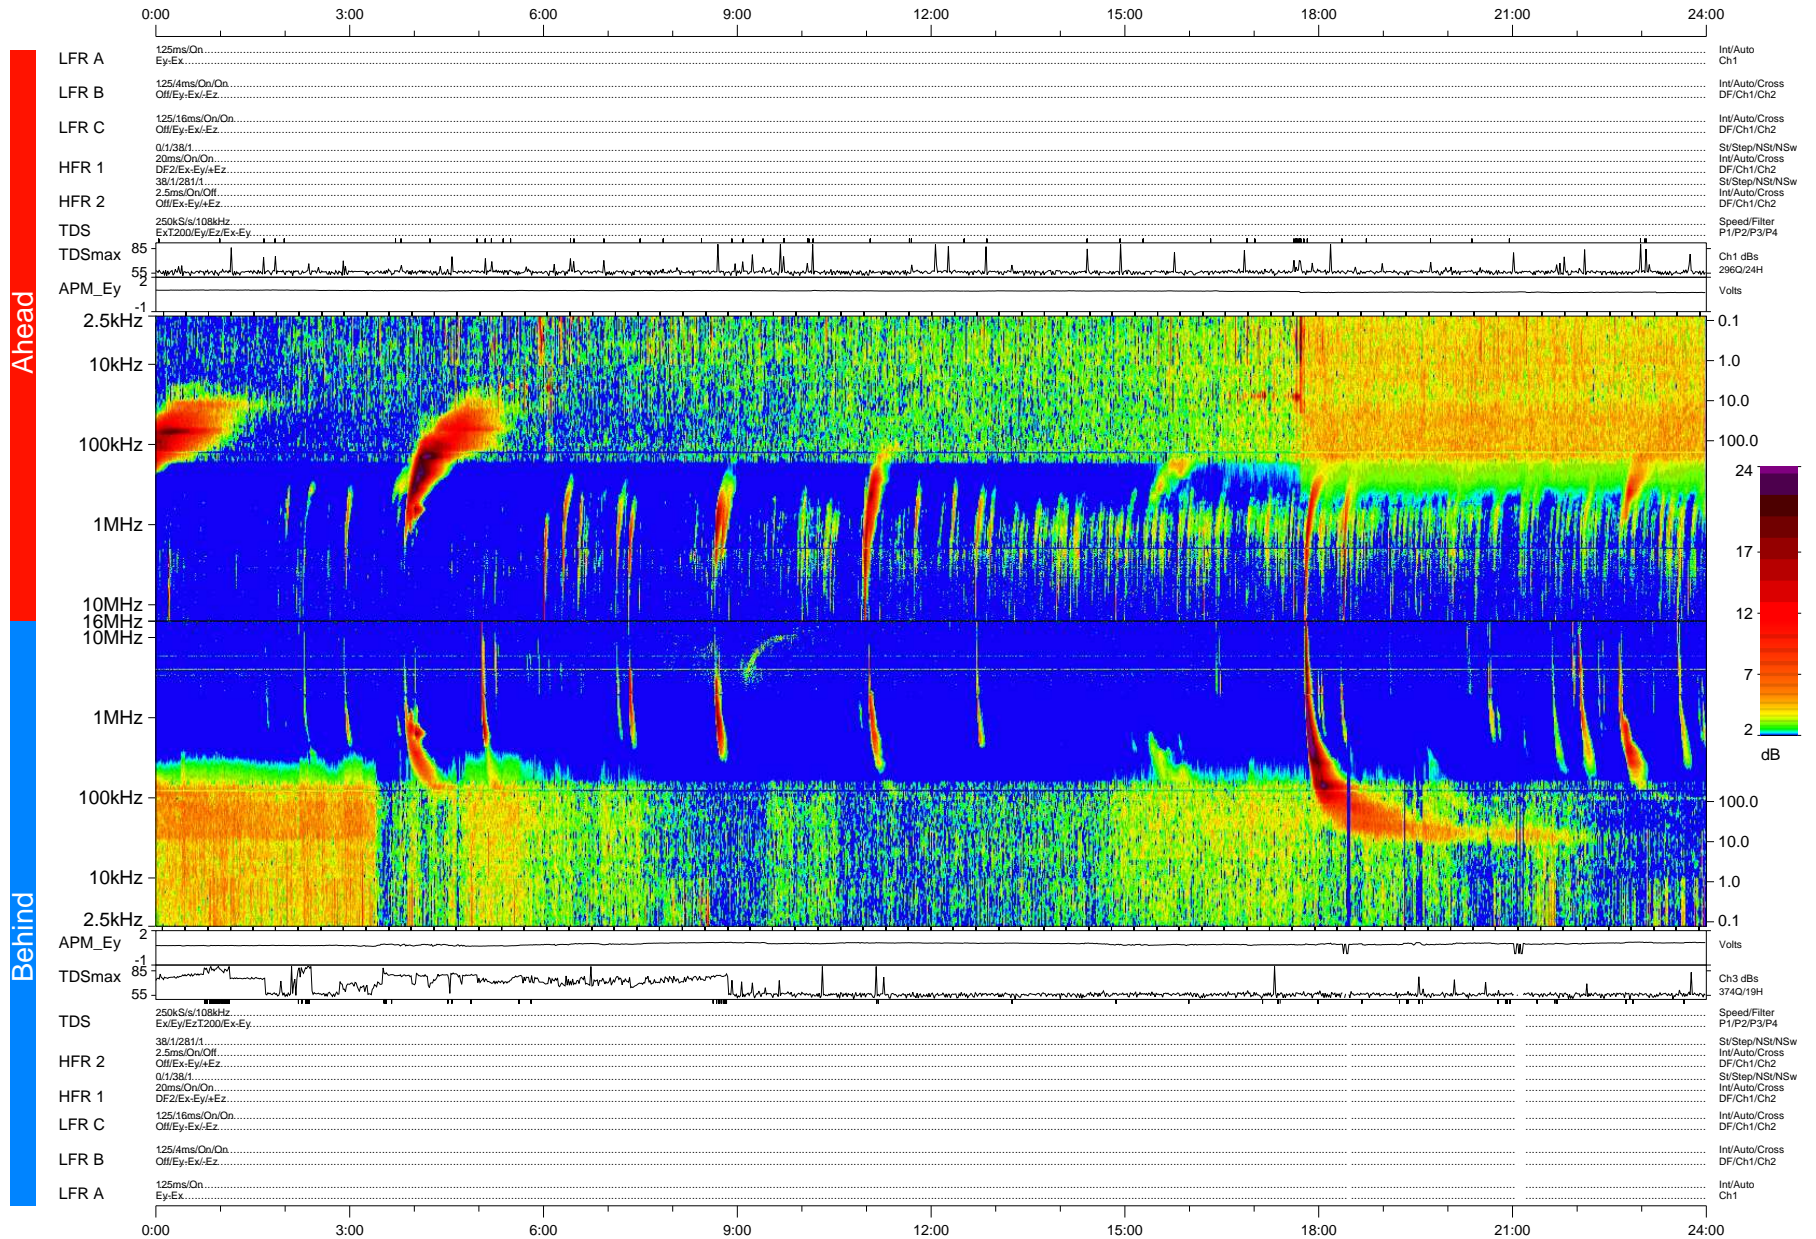

STEREO/WAVES Daily Summary - 18-Feb-2011 (DOY 049)

Ahead source file: swaves_ahead_2011_049_1_04.fin (Recovery: 100.0% HK, 109% Pkts)
Ahead PSE Angle: 86.8°

DPU up 563.4d, V410d12

Behind PSE Angle: -94.3°
Behind source file: swaves_behind_2011_049_1_04.fin (Recovery: 99.4% HK, 122% Pkts)

Time (UTC)