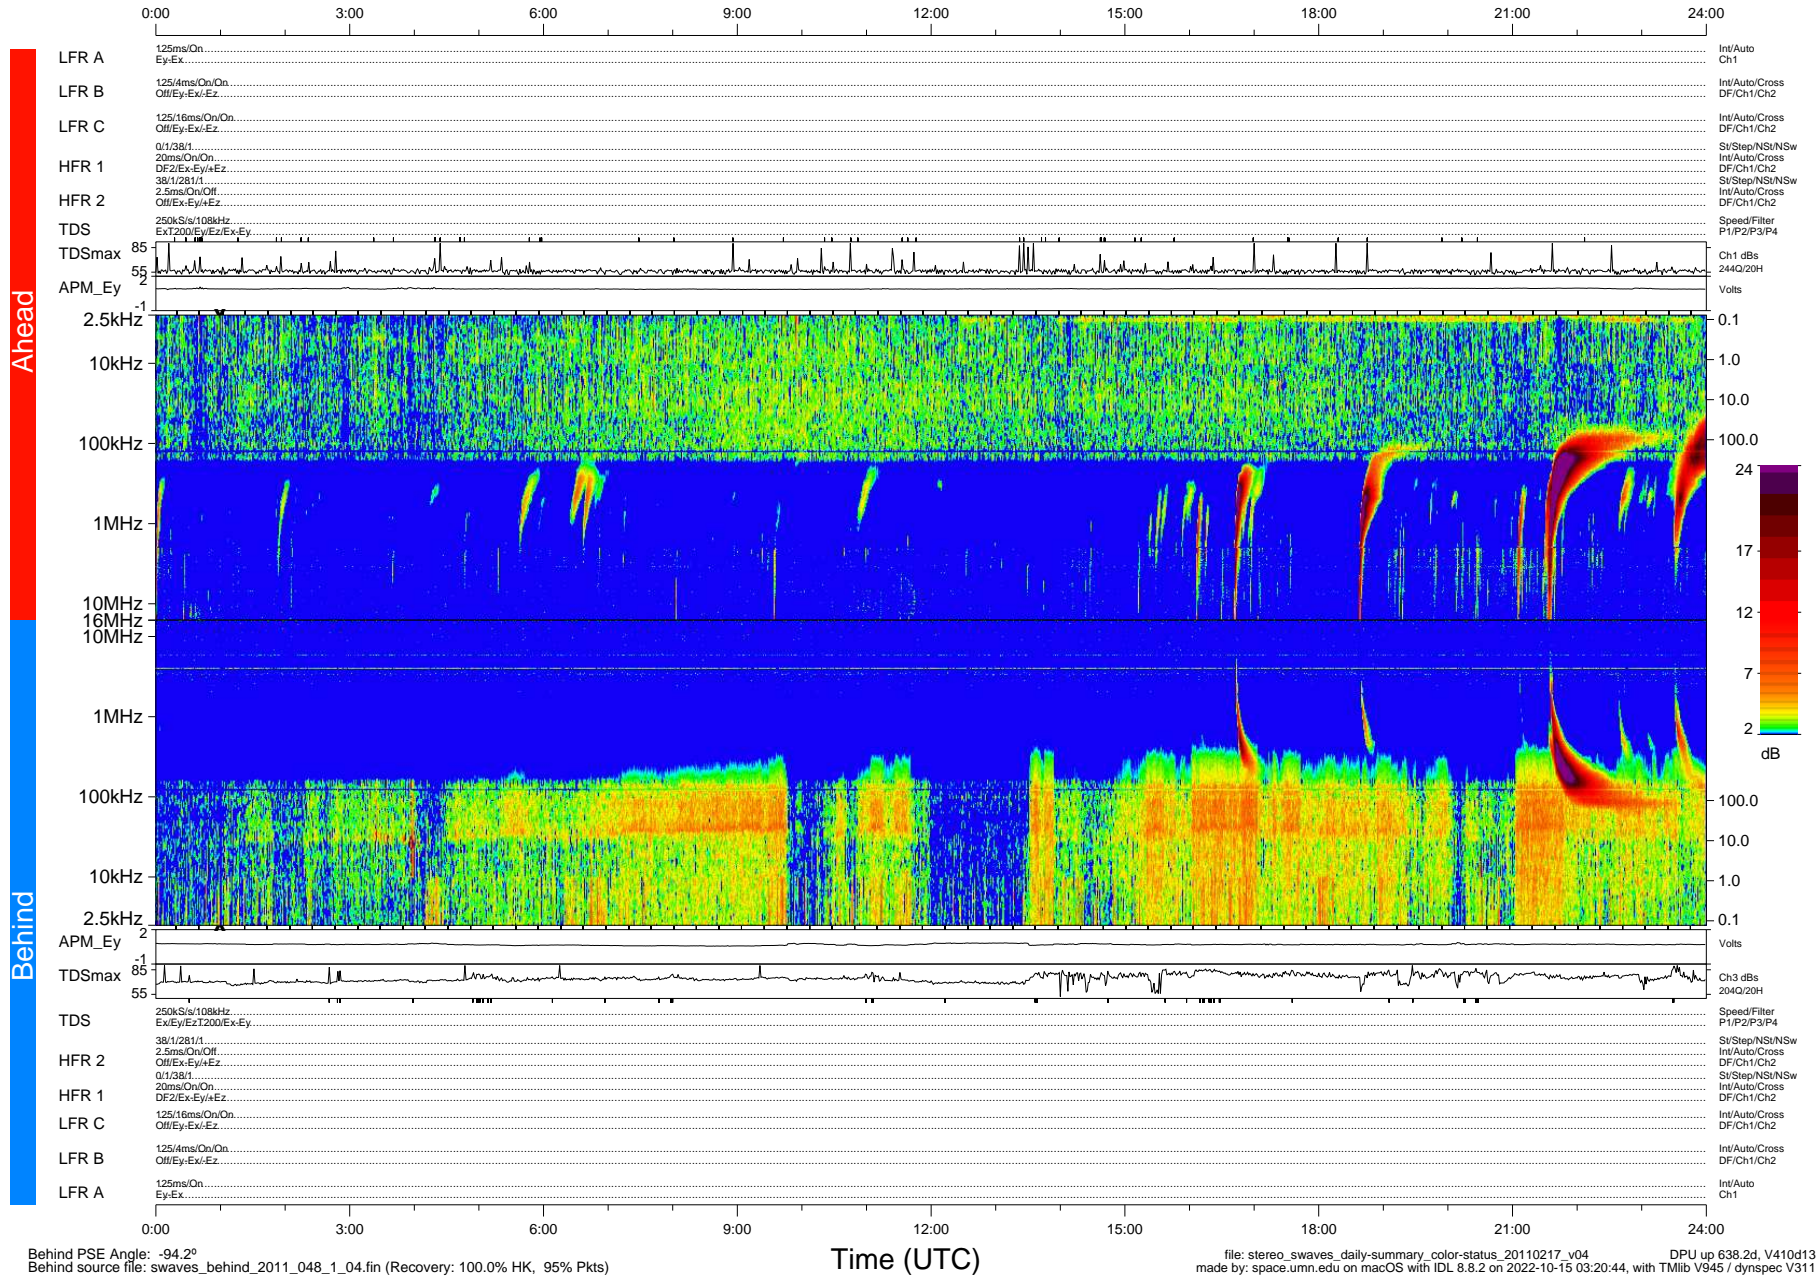

STEREO/WAVES Daily Summary - 17-Feb-2011 (DOY 048)

Ahead source file: swaves_ahead_2011_048_1_04.fin (Recovery: 100.0% HK, 101% Pkts)
Ahead PSE Angle: 86.8°

DPU up 562.4d, V410d12

Behind PSE Angle: -94.2°
Behind source file: swaves_behind_2011_048_1_04.fin (Recovery: 100.0% HK, 95% Pkts)