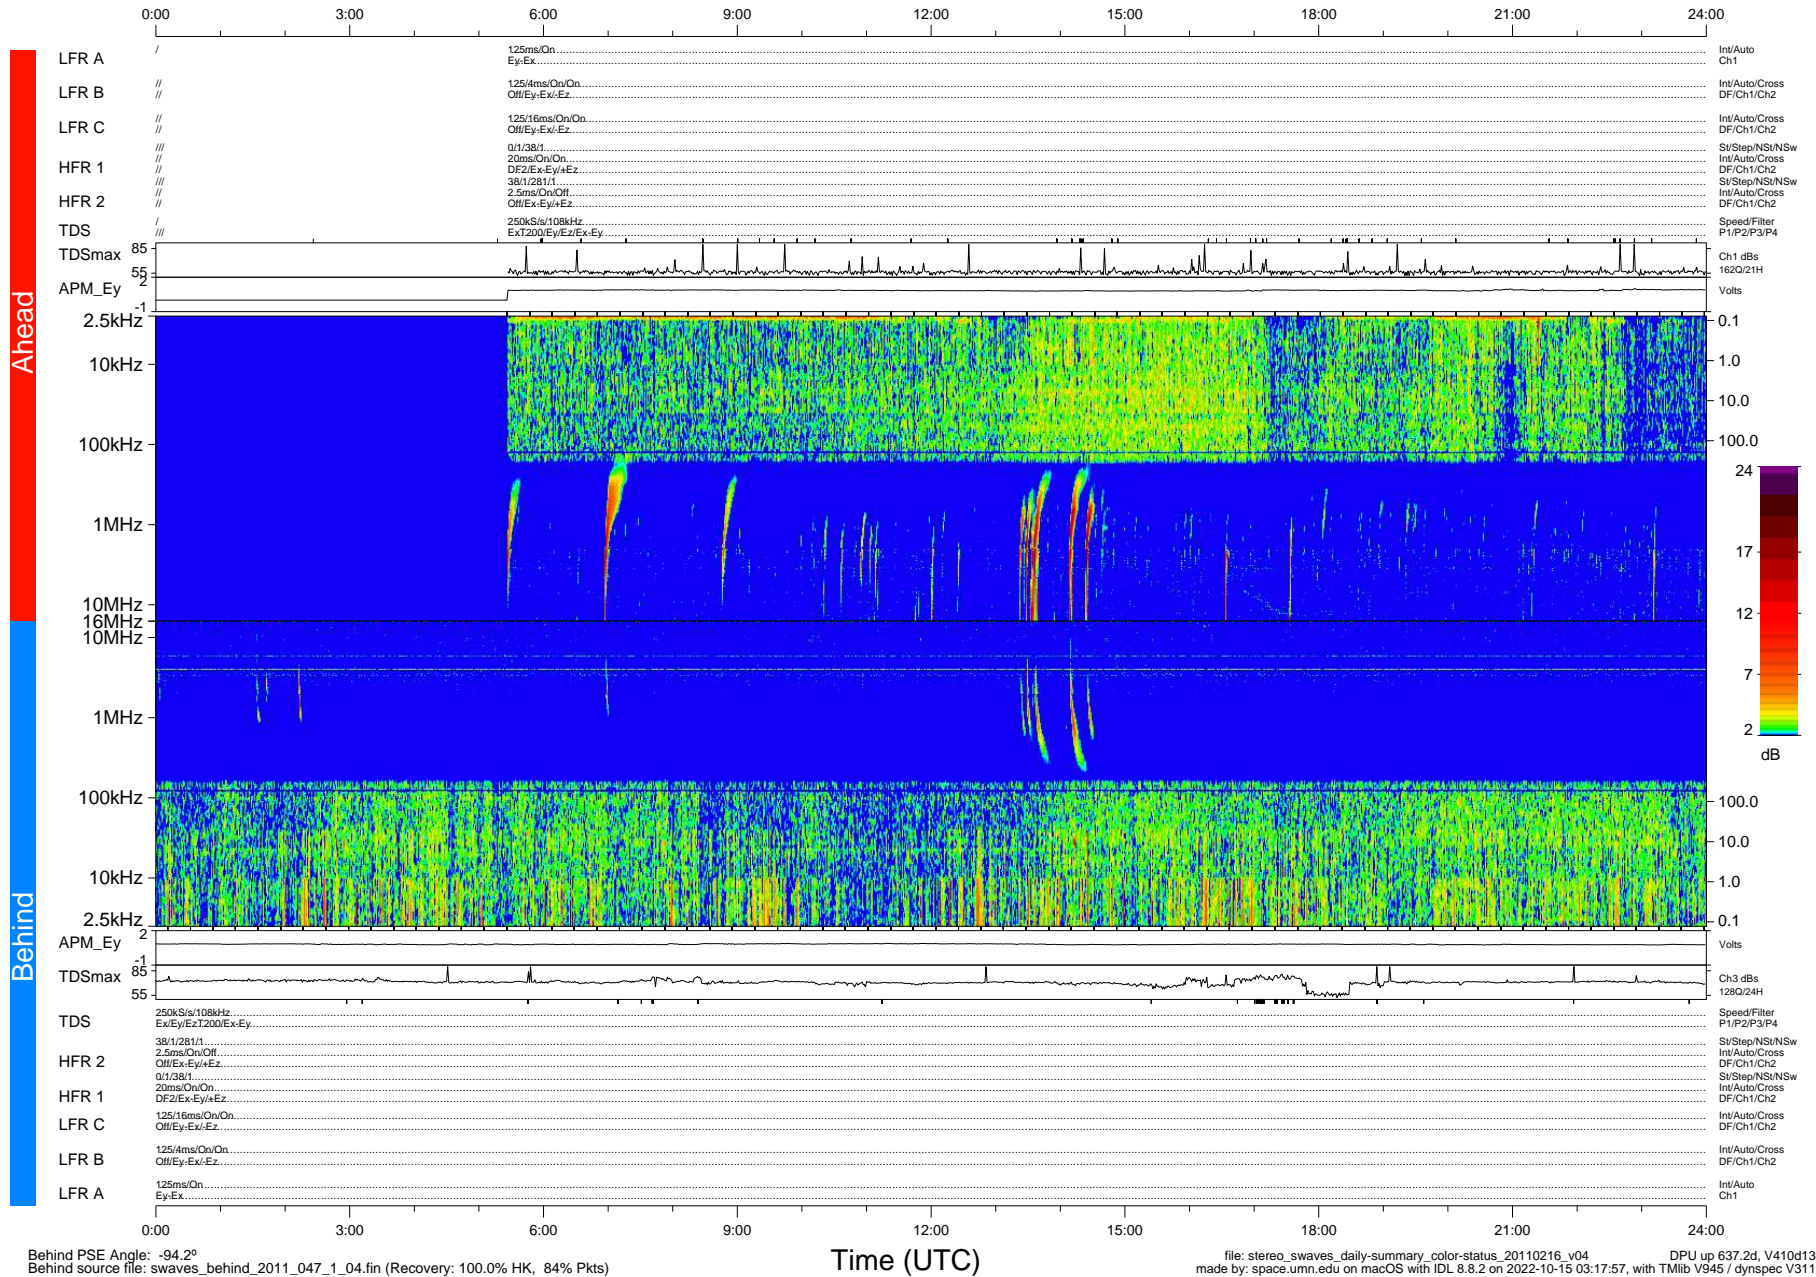

STEREO/WAVES Daily Summary - 16-Feb-2011 (DOY 047)

Ahead source file: swaves_ahead_2011_047_1_04.fin (Recovery: 77.3% HK, 75% Pkts)
Ahead PSE Angle: 86.7°

DPU up 561.4d, V410d12

Behind PSE Angle: -94.2°
Behind source file: swaves_behind_2011_047_1_04.fin (Recovery: 100.0% HK, 84% Pkts)