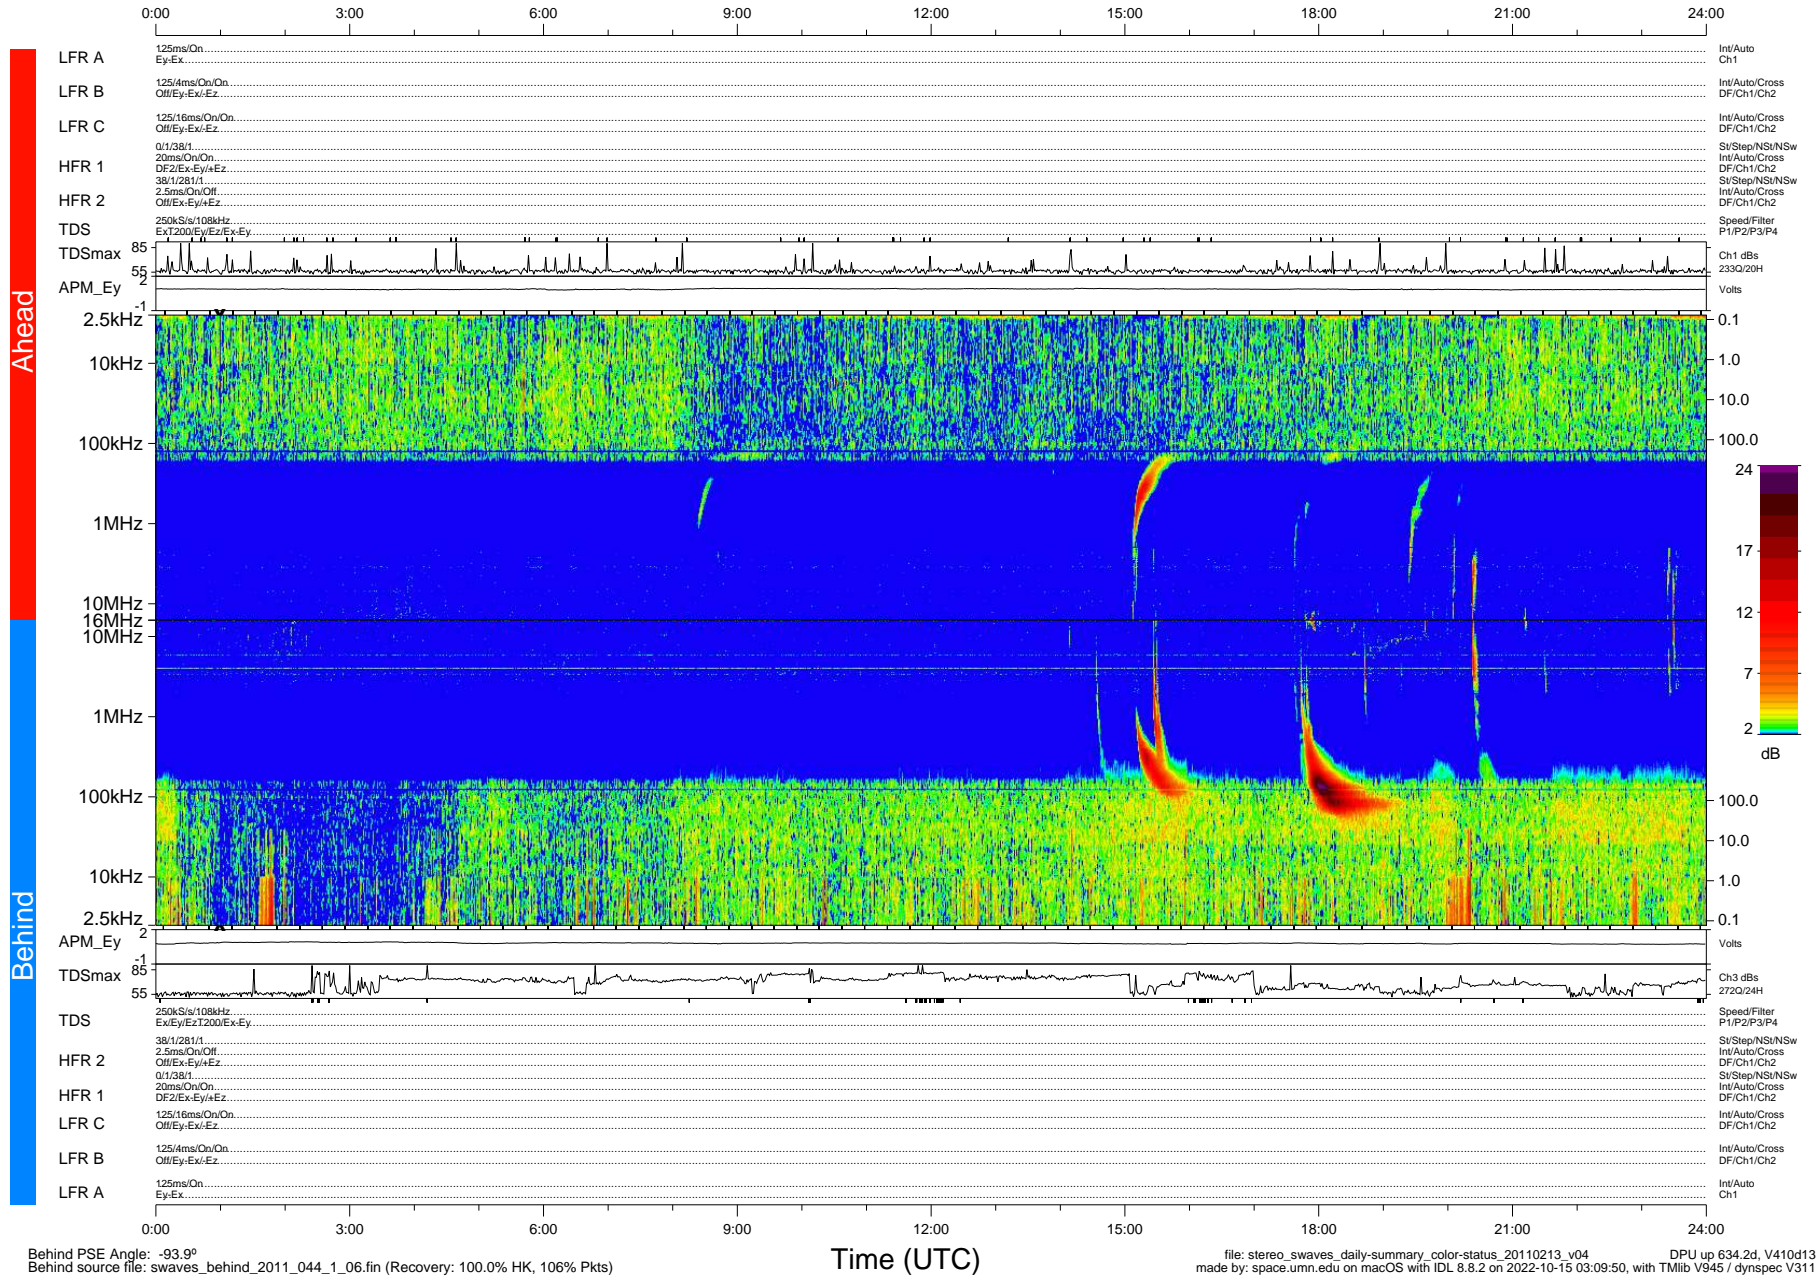

STEREO/WAVES Daily Summary - 13-Feb-2011 (DOY 044)

Ahead source file: swaves_ahead_2011_044_1_04.fin (Recovery: 100.0% HK, 99% Pkts)
Ahead PSE Angle: 86.7°

DPU up 558.4d, V410d12

Behind PSE Angle: -93.9°
Behind source file: swaves_behind_2011_044_1_06.fin (Recovery: 100.0% HK, 106% Pkts)

Time (UTC)