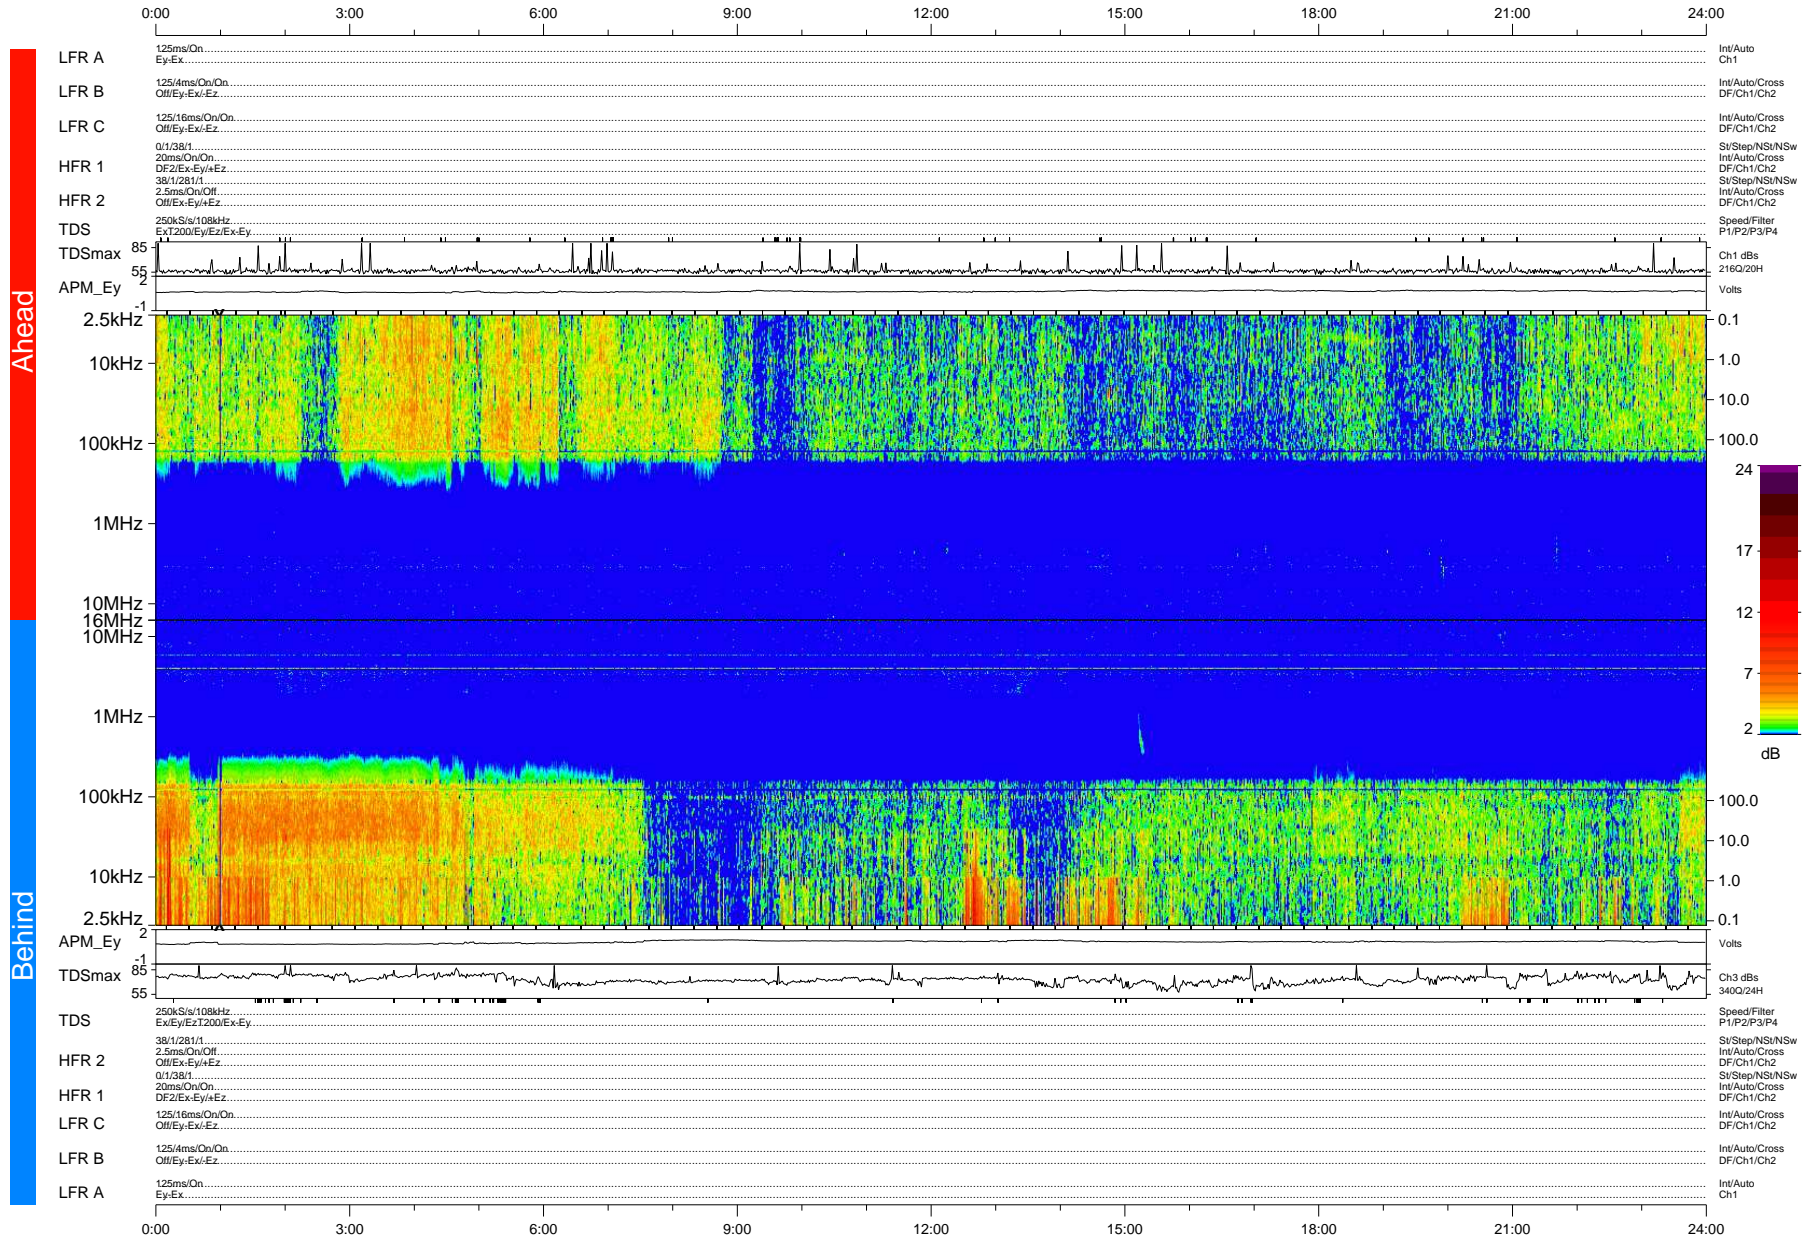

STEREO/WAVES Daily Summary - 09-Feb-2011 (DOY 040)

Ahead source file: swaves_ahead_2011_040_1_05.fin (Recovery: 100.0% HK, 96% Pkts)
Ahead PSE Angle: 86.5°

DPU up 554.4d, V410d12

Behind PSE Angle: -93.7°
Behind source file: swaves_behind_2011_040_1_04.fin (Recovery: 100.0% HK, 115% Pkts)

Time (UTC)