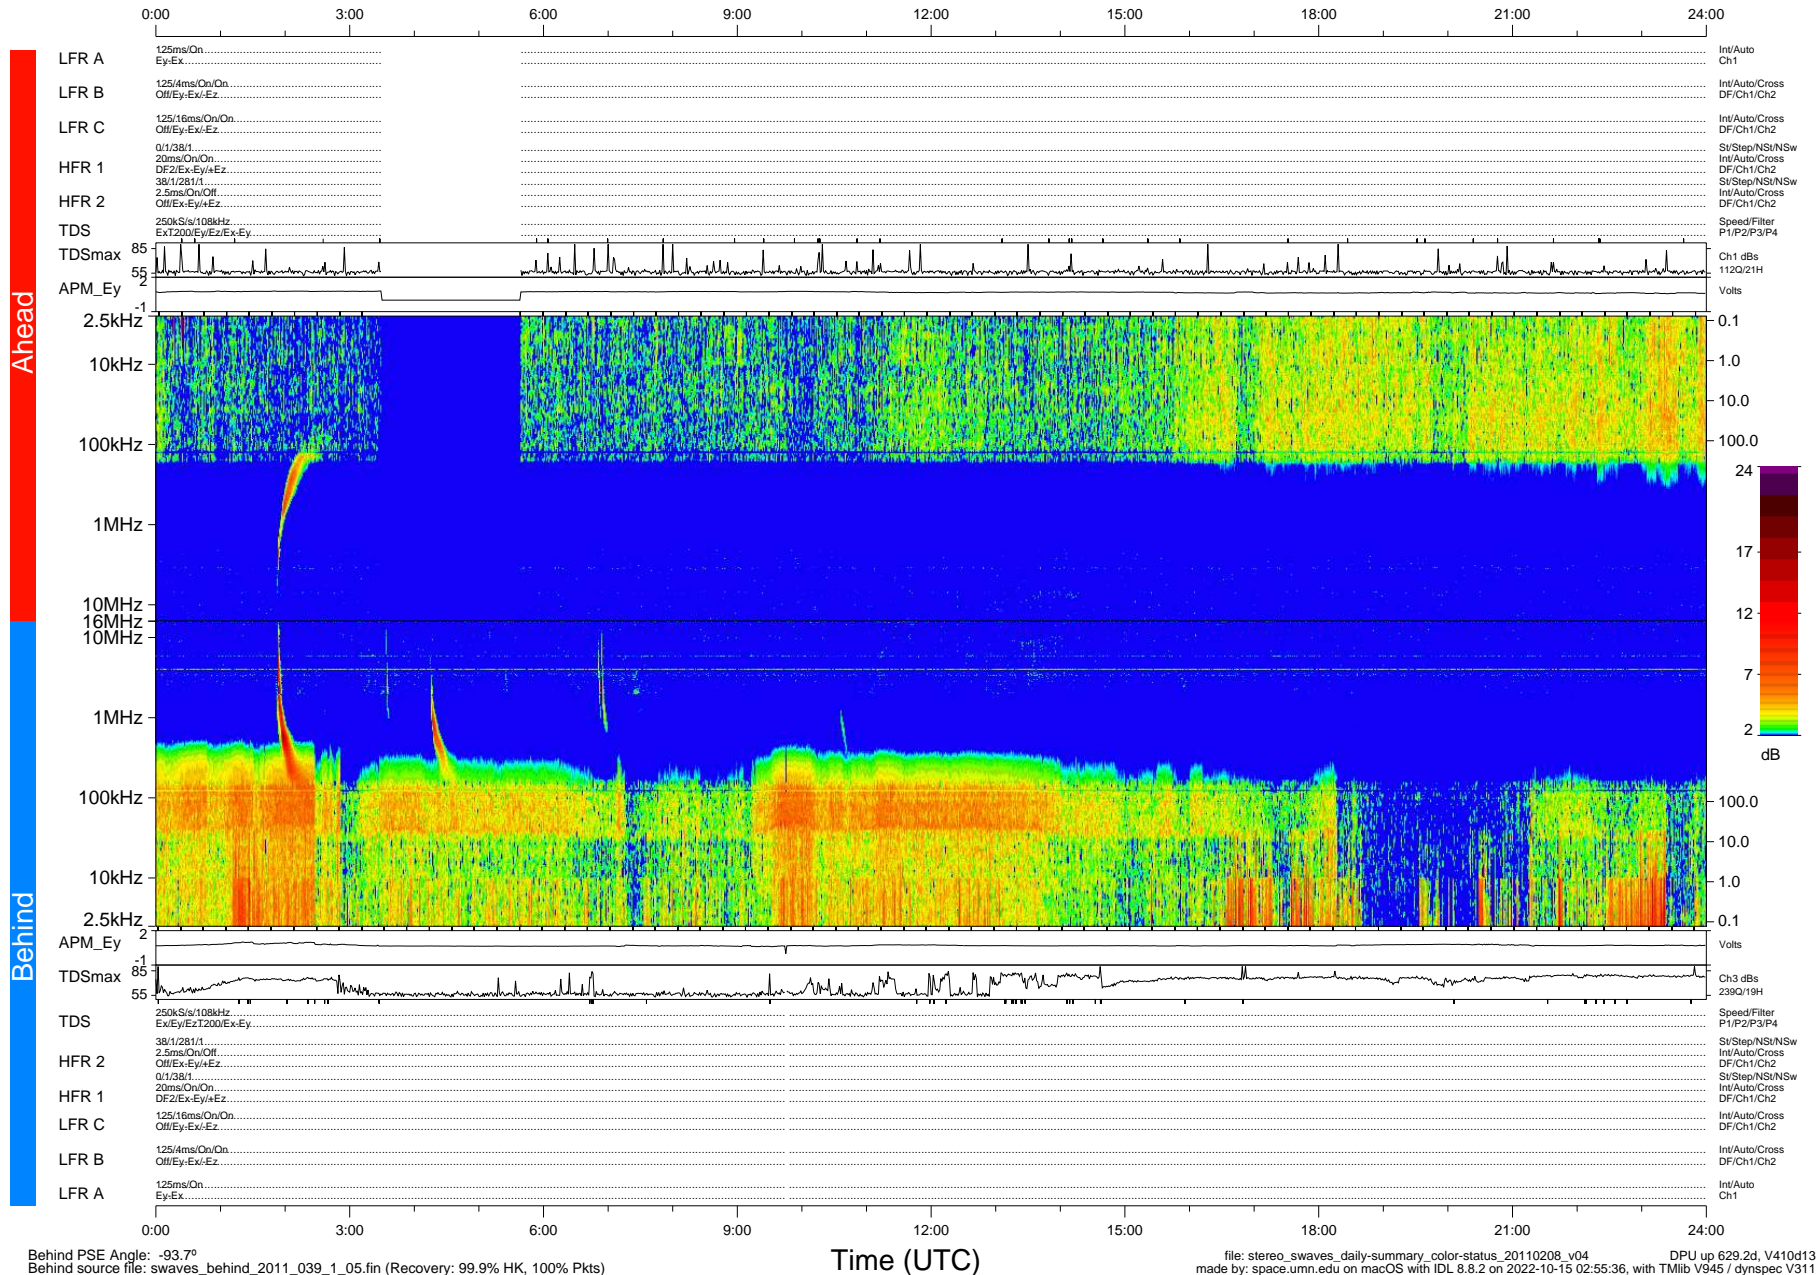

STEREO/WAVES Daily Summary - 08-Feb-2011 (DOY 039)

Ahead source file: swaves_ahead_2011_039_1_06.fin (Recovery: 91.0% HK, 76% Pkts)
Ahead PSE Angle: 86.4°

DPU up 553.4d, V410d12

Behind PSE Angle: -93.7°
Behind source file: swaves_behind_2011_039_1_05.fin (Recovery: 99.9% HK, 100% Pkts)

Time (UTC)