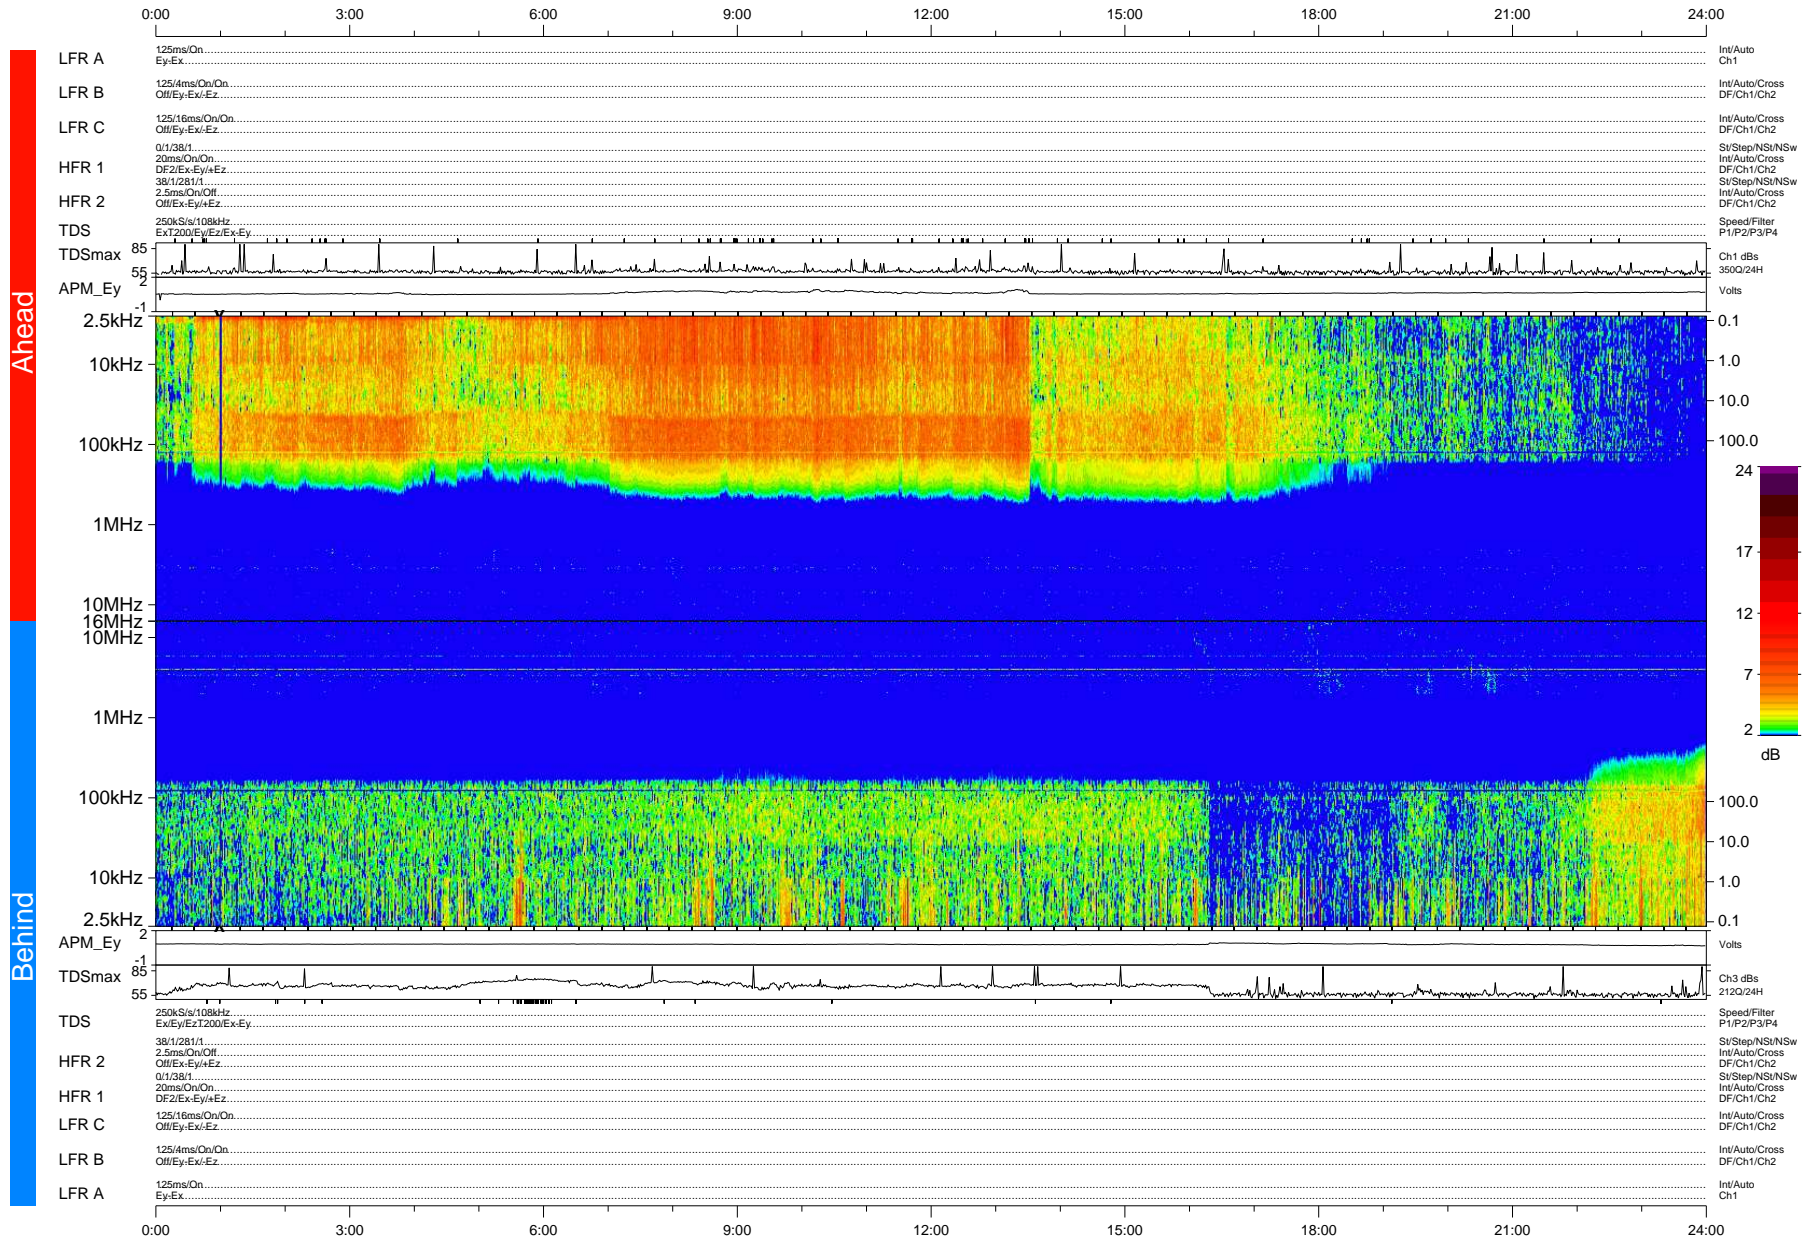

STEREO/WAVES Daily Summary - 07-Feb-2011 (DOY 038)

Ahead source file: swaves_ahead_2011_038_1_06.fin (Recovery: 100.1% HK, 117% Pkts)
Ahead PSE Angle: 86.4°

DPU up 552.4d, V410d12

Behind PSE Angle: -93.6°
Behind source file: swaves_behind_2011_038_1_05.fin (Recovery: 100.0% HK, 97% Pkts)

Time (UTC)